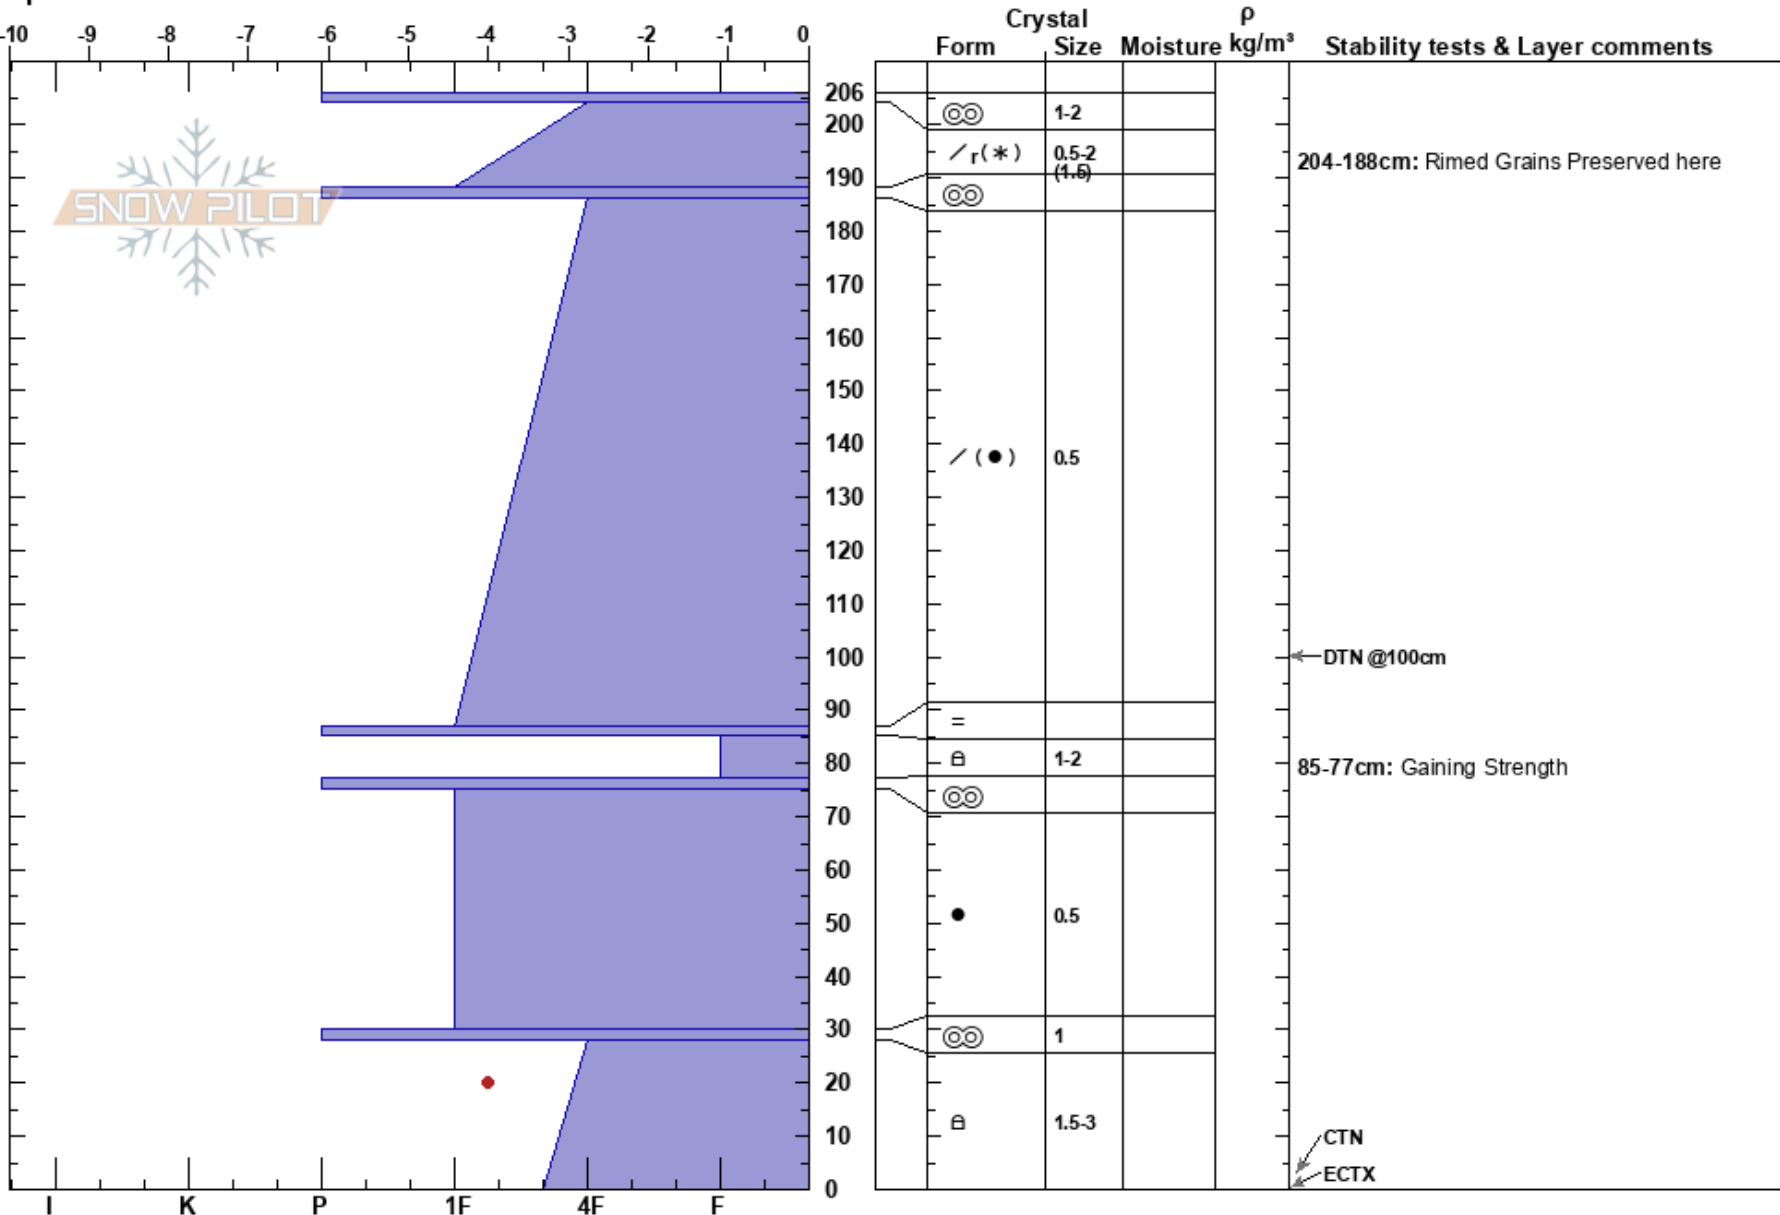

Castle Pass  
Sierra Nevada  
CA  
Elevation: 7906 ft  
Aspect:  
Specifics:

David Medara  
02/07/2021 - 1:00pm  
Co-ord: 10S 726933W 4359797N  
Slope Angle:  
Wind Loading:

Stability: **HS:206**  
Air Temperature: 6°C  
Sky Cover: CLR  
Precipitation: NO  
Wind: W Calm

**PF:50** 204-188cm: Rimed Grains Preserved here  
**PS: 15** 85-77cm: Gaining Strength  
85-77cm: Problematic layer

Notes: