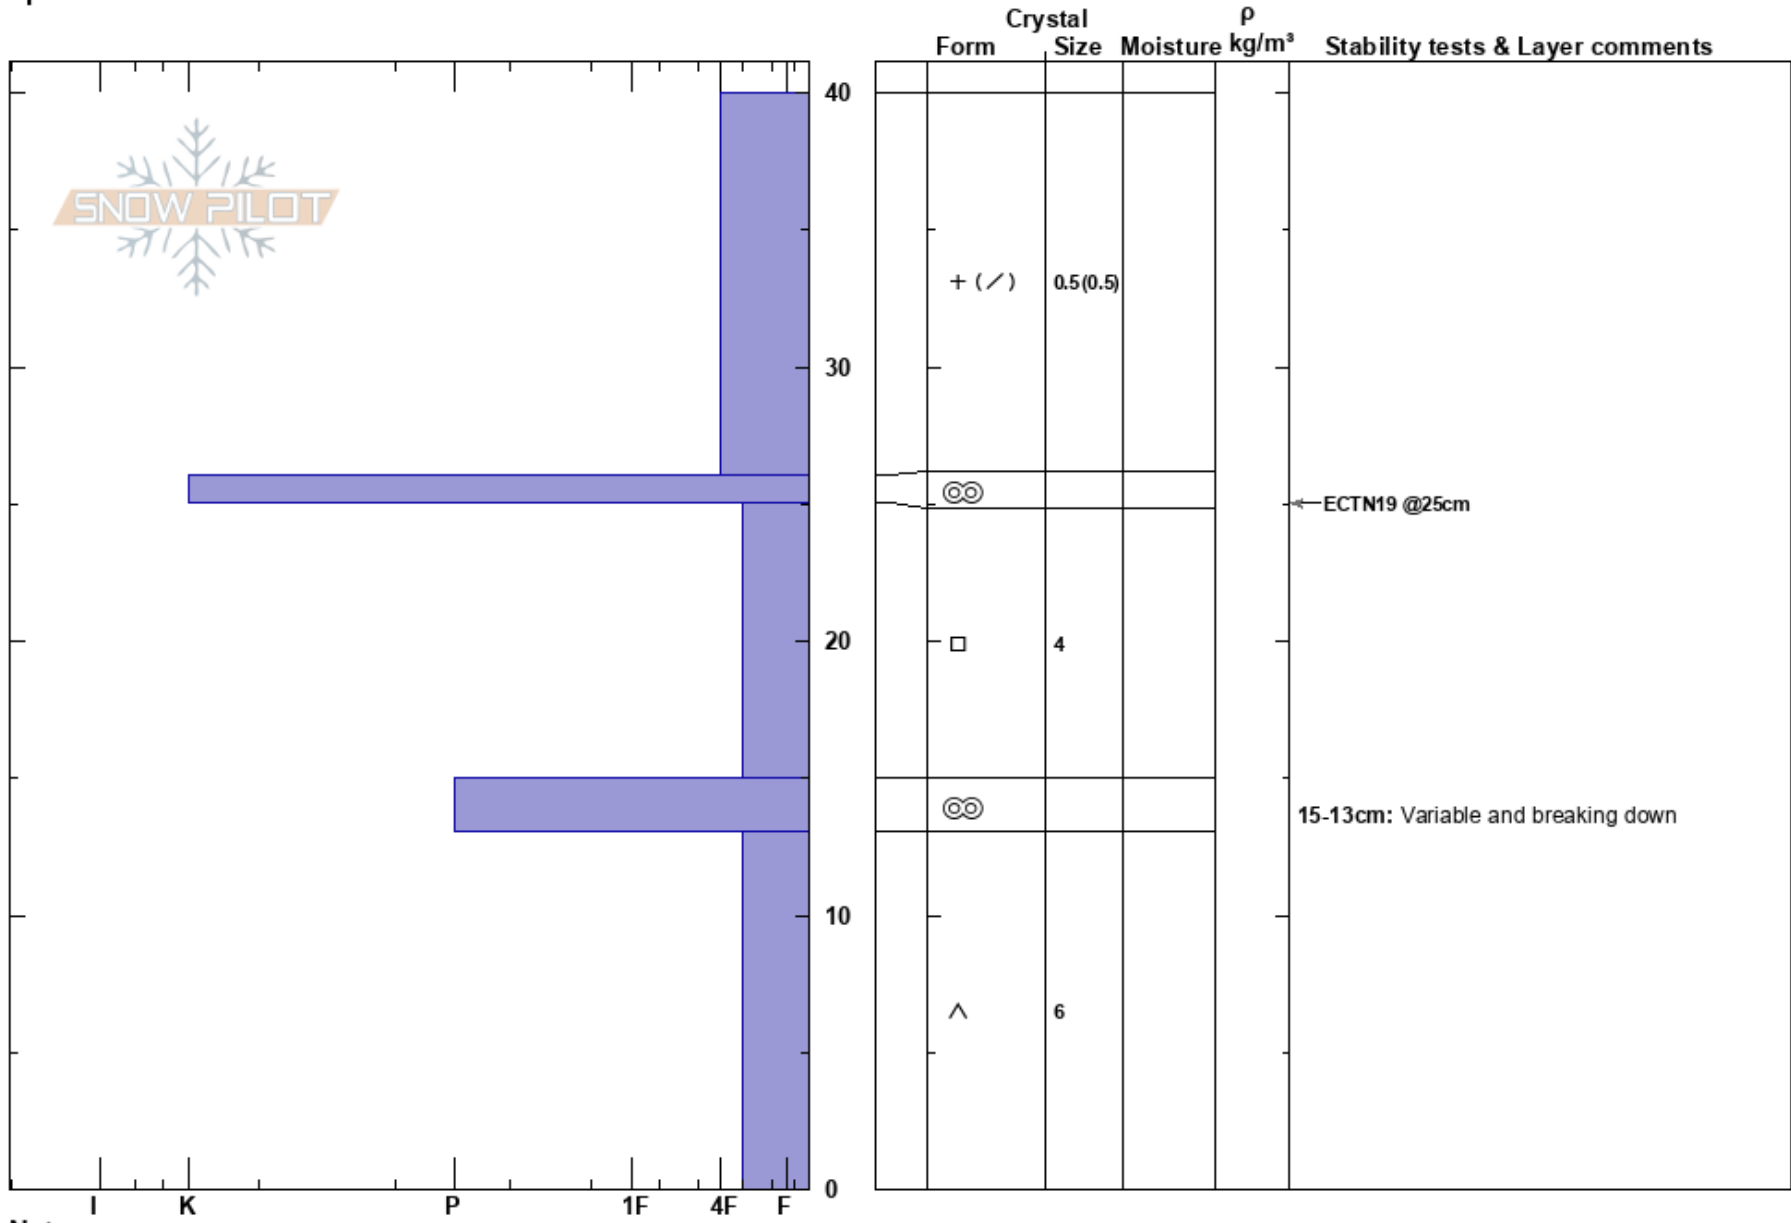

Richmond Ridge S
 Elk Mountains
 CO
 Elevation: 10960 ft
 Aspect: S
 Specifics:

Polly Layton
 02/07/2021 - 11:30am
 Co-ord: 13S 342572W 4335167N
 Slope Angle: 25°
 Wind Loading: yes

Stability:
 Air Temperature: 26°F
 Sky Cover: CLR
 Precipitation: NO
 Wind: SW Moderate

HS:40
 PF:14
 PS:14
 Layer Notes:
 25-15cm: Problematic layer
 15-13cm: Variable and breaking down

Notes: