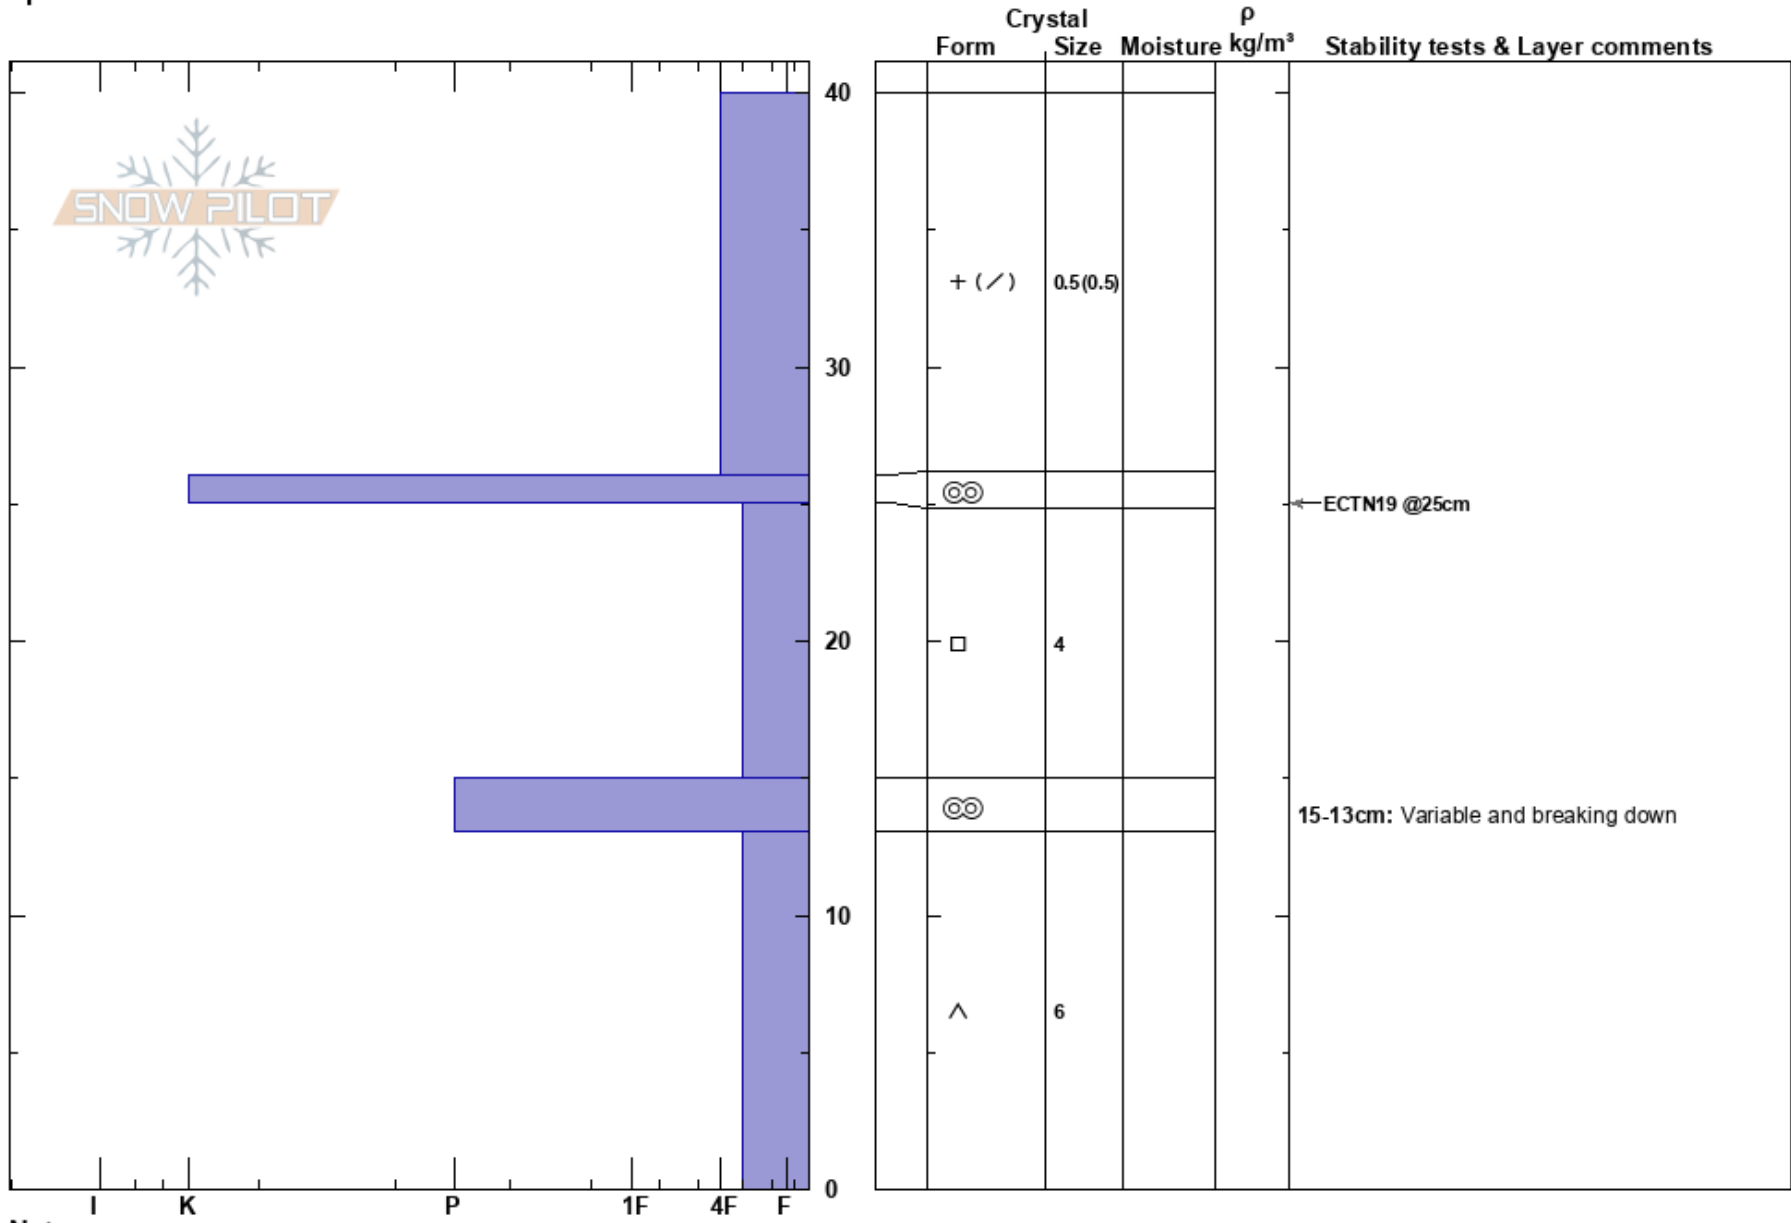

Richmond Ridge S
 Elk Mountains
 CO
Elevation: 10960 ft
Aspect: S
Specifics:

Polly Layton
 02/07/2021 - 11:30am
Co-ord: 13S 342572W 4335167N
Slope Angle: 25°
Wind Loading: yes

Stability:
Air Temperature: 26°F
Sky Cover: CLR
Precipitation: NO
Wind: SW Moderate

HS: 40
PF: 14
PS: 14
Layer Notes:
 25-15cm: Problematic layer
 15-13cm: Variable and breaking down

Notes: