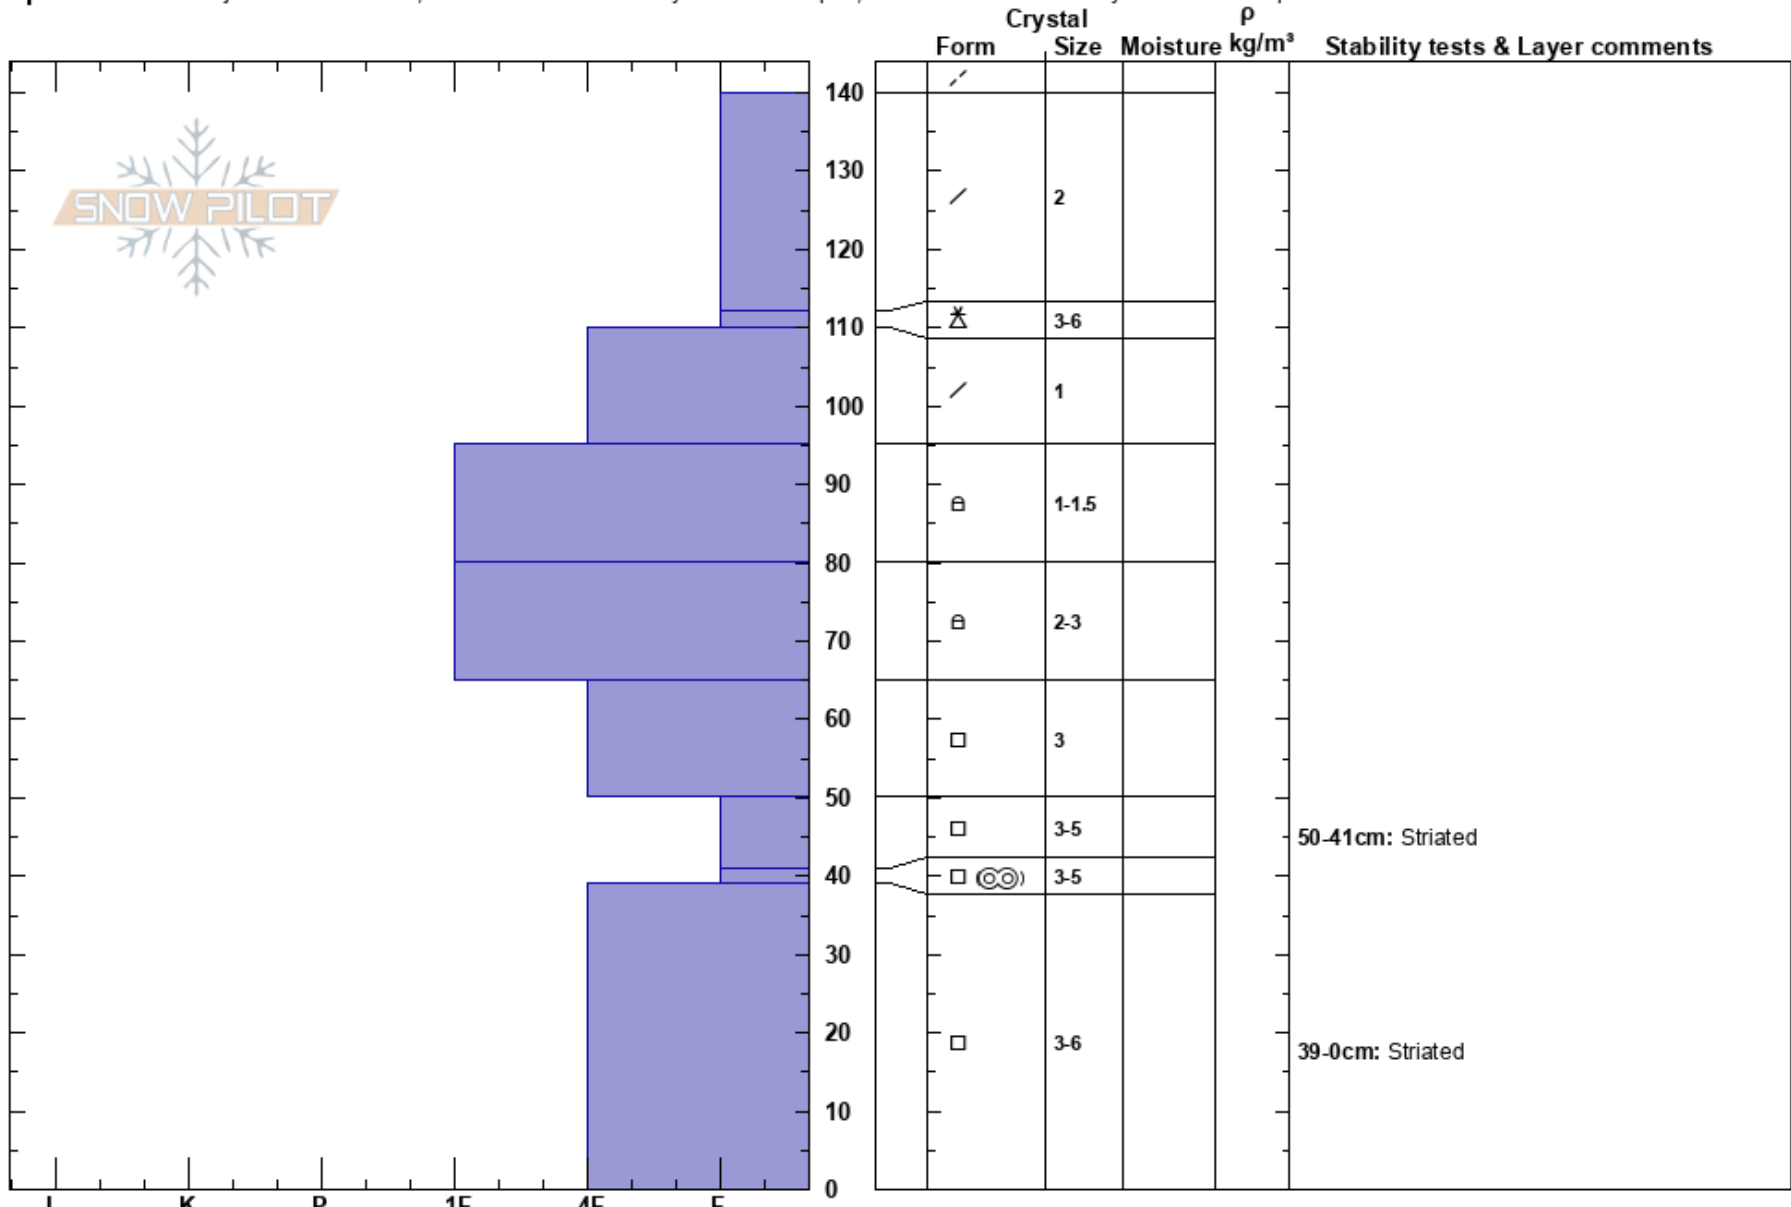

Wilson Glade
 Wasatch Range
 UT
 Elevation: 9600 ft
 Aspect: NE

Greg Gagne
 02/07/2021 - 12:30pm
 Co-ord:
 Slope Angle: 31°
 Wind Loading: previous

Stability:
 Air Temperature: -5°C
 Sky Cover: CLR
 Precipitation: NO
 Wind: W Light Breeze

HS:140
 Layer Notes:
 50-41cm: Striated
 41-39cm: Problematic layer
 39-0cm: Striated

Specifics: Pit is adjacent to avalanche; Recent avalanche activity on similar slopes; Recent avalanche activity on different slopes

Notes: Taken at crown of 2/6/2021 avalanche with four fatalities. HS-ASu-R4-D2.5-O