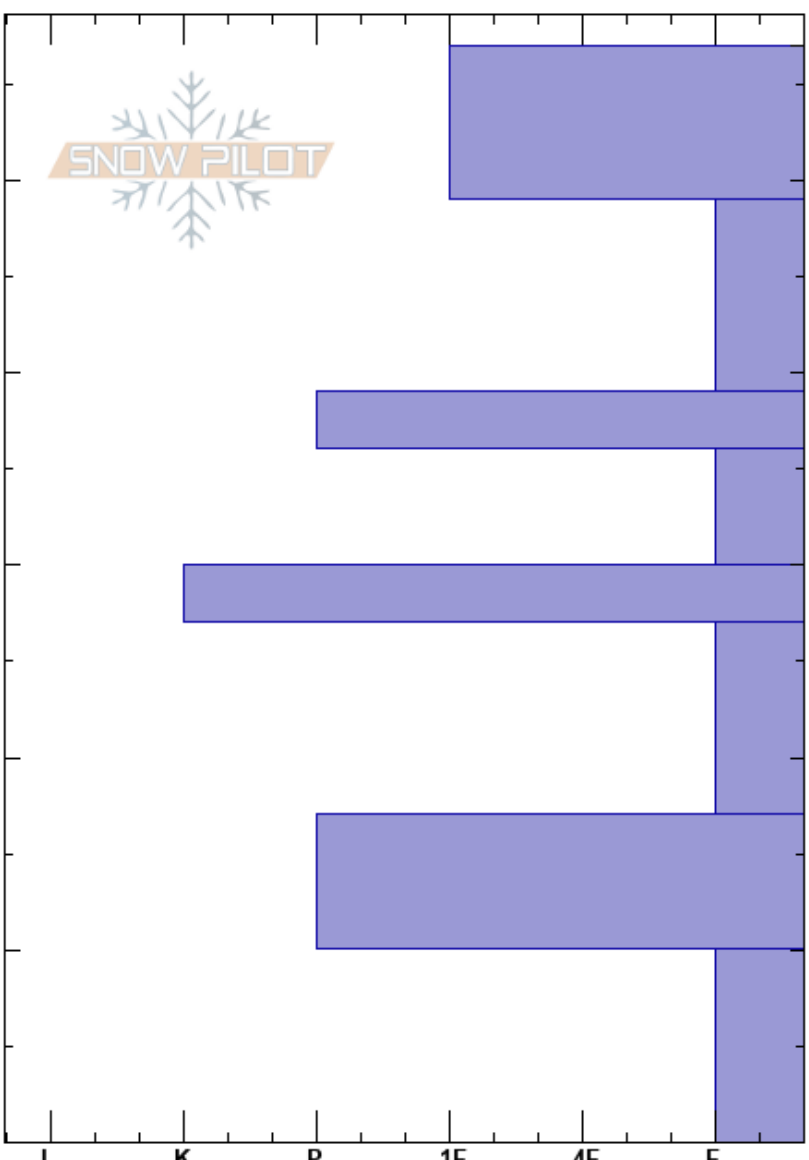

Goldminer's Cabin  
 La Sal Mountains  
 UT  
 Elevation: 11546 ft  
 Aspect: 190°  
 Specifics:

Travis Nauman  
 02/07/2021 - 12:00pm  
 Co-ord: 38.45496N, -109.24420E  
 Slope Angle: 23°  
 Wind Loading: previous

Stability:  
 Air Temperature: 19°F  
 Sky Cover: FEW  
 Precipitation: NO  
 Wind: W Moderate

HS:57  
 Layer Notes:  
 36-30cm: some crystal formation  
 27-17cm: Problematic layer  
 10-0cm: highly variable

Crystal Form	Crystal Size	Moisture	ρ kg/m³	Stability tests & Layer comments
/				
/				
⊙⊙				
/				36-30cm: some crystal formation
⊙⊙				←ECTPV @27cm 2nd test ECTP 12
□	2.5			
⊙⊙				
□	3			10-0cm: highly variable