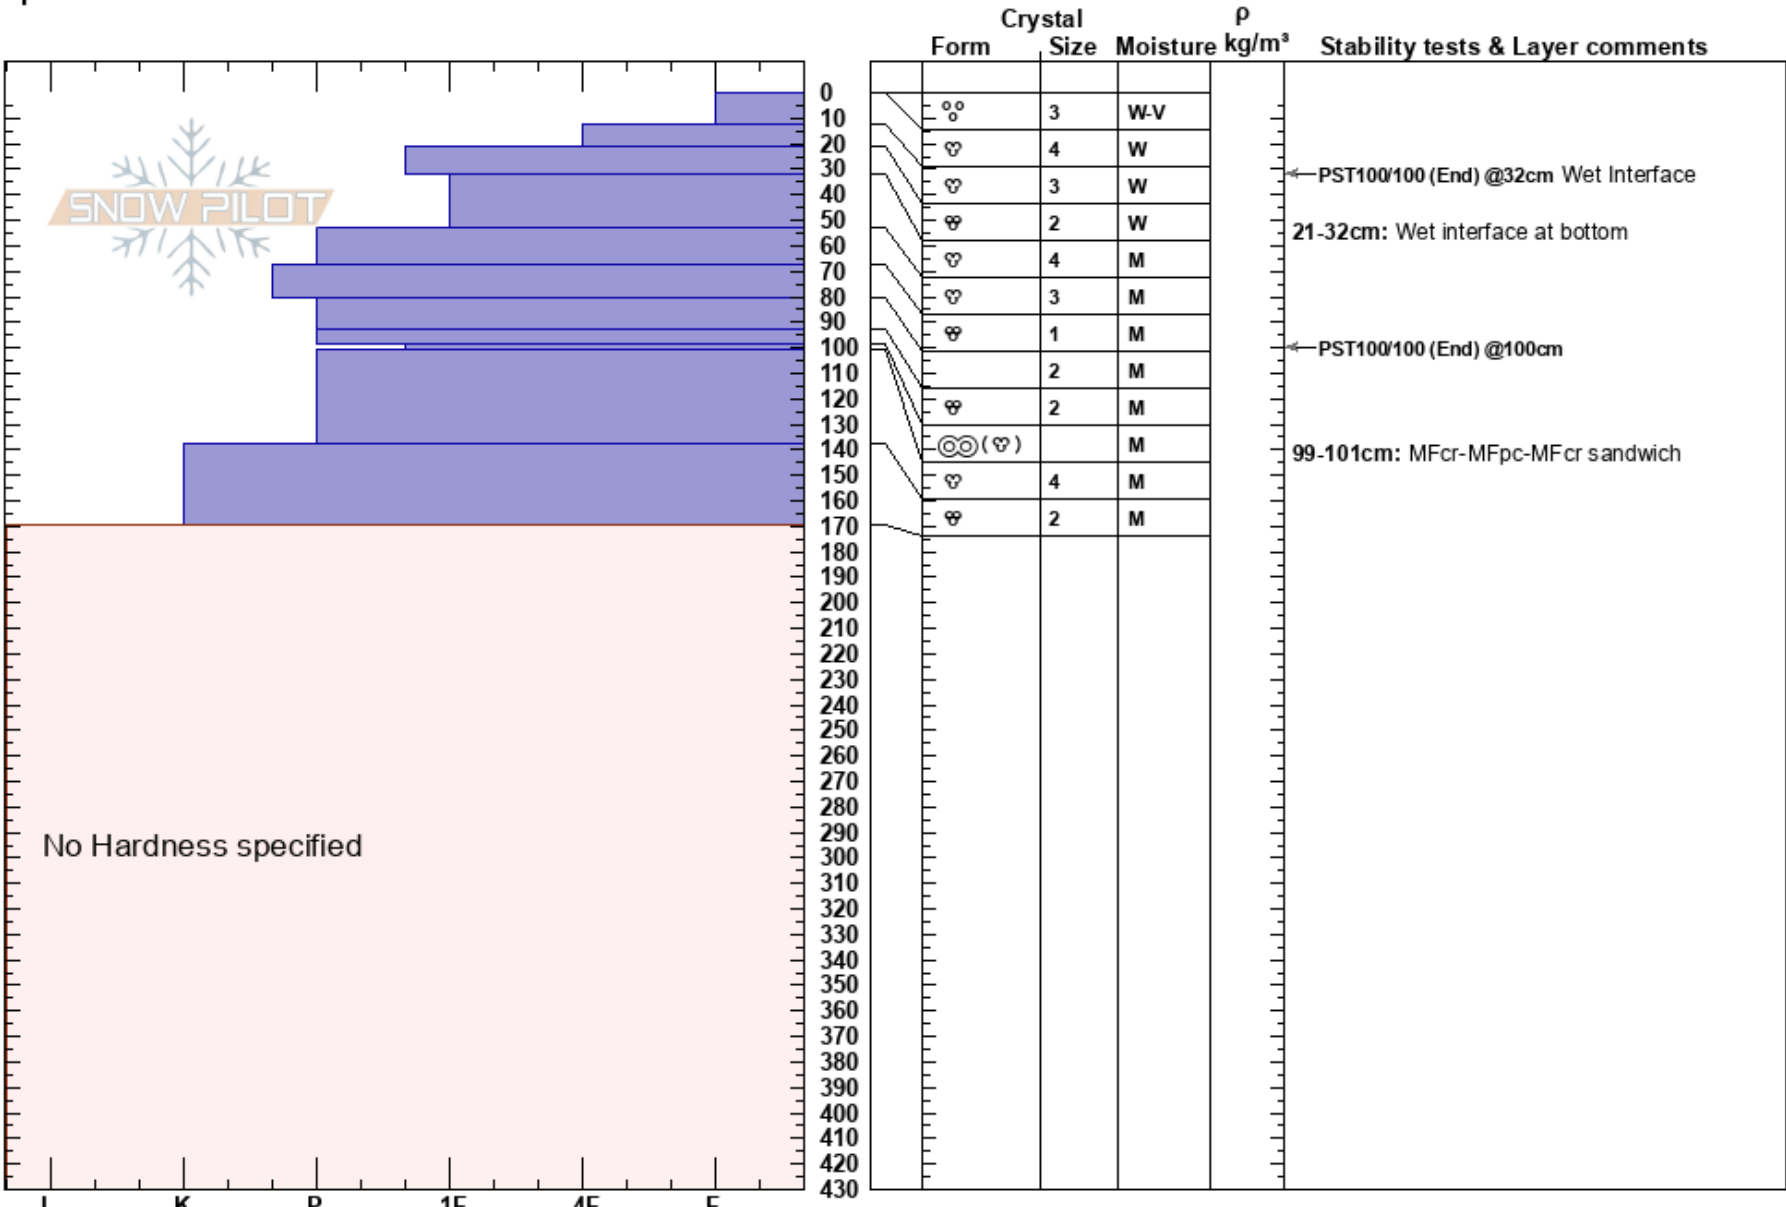

170510 Chnk Bathrooms
 Central Cascades, East WA
 Elevation: 5385 ft
 Aspect: NE
 Specifics:

Ryan Zarter
 05/10/2017 - 11:00am
 Co-ord: 46.87532N, -121.51816W
 Slope Angle: 24°
 Wind Loading: no

Stability: Good
 Air Temperature:
 Sky Cover: FEW
 Precipitation: NO
 Wind: W Calm

HS:430
 Layer Notes:
 21-32cm: Wet interface at bottom
 99-101cm: MFcr-MFpc-MFcr sandwich

Notes: Minimal results ski cutting