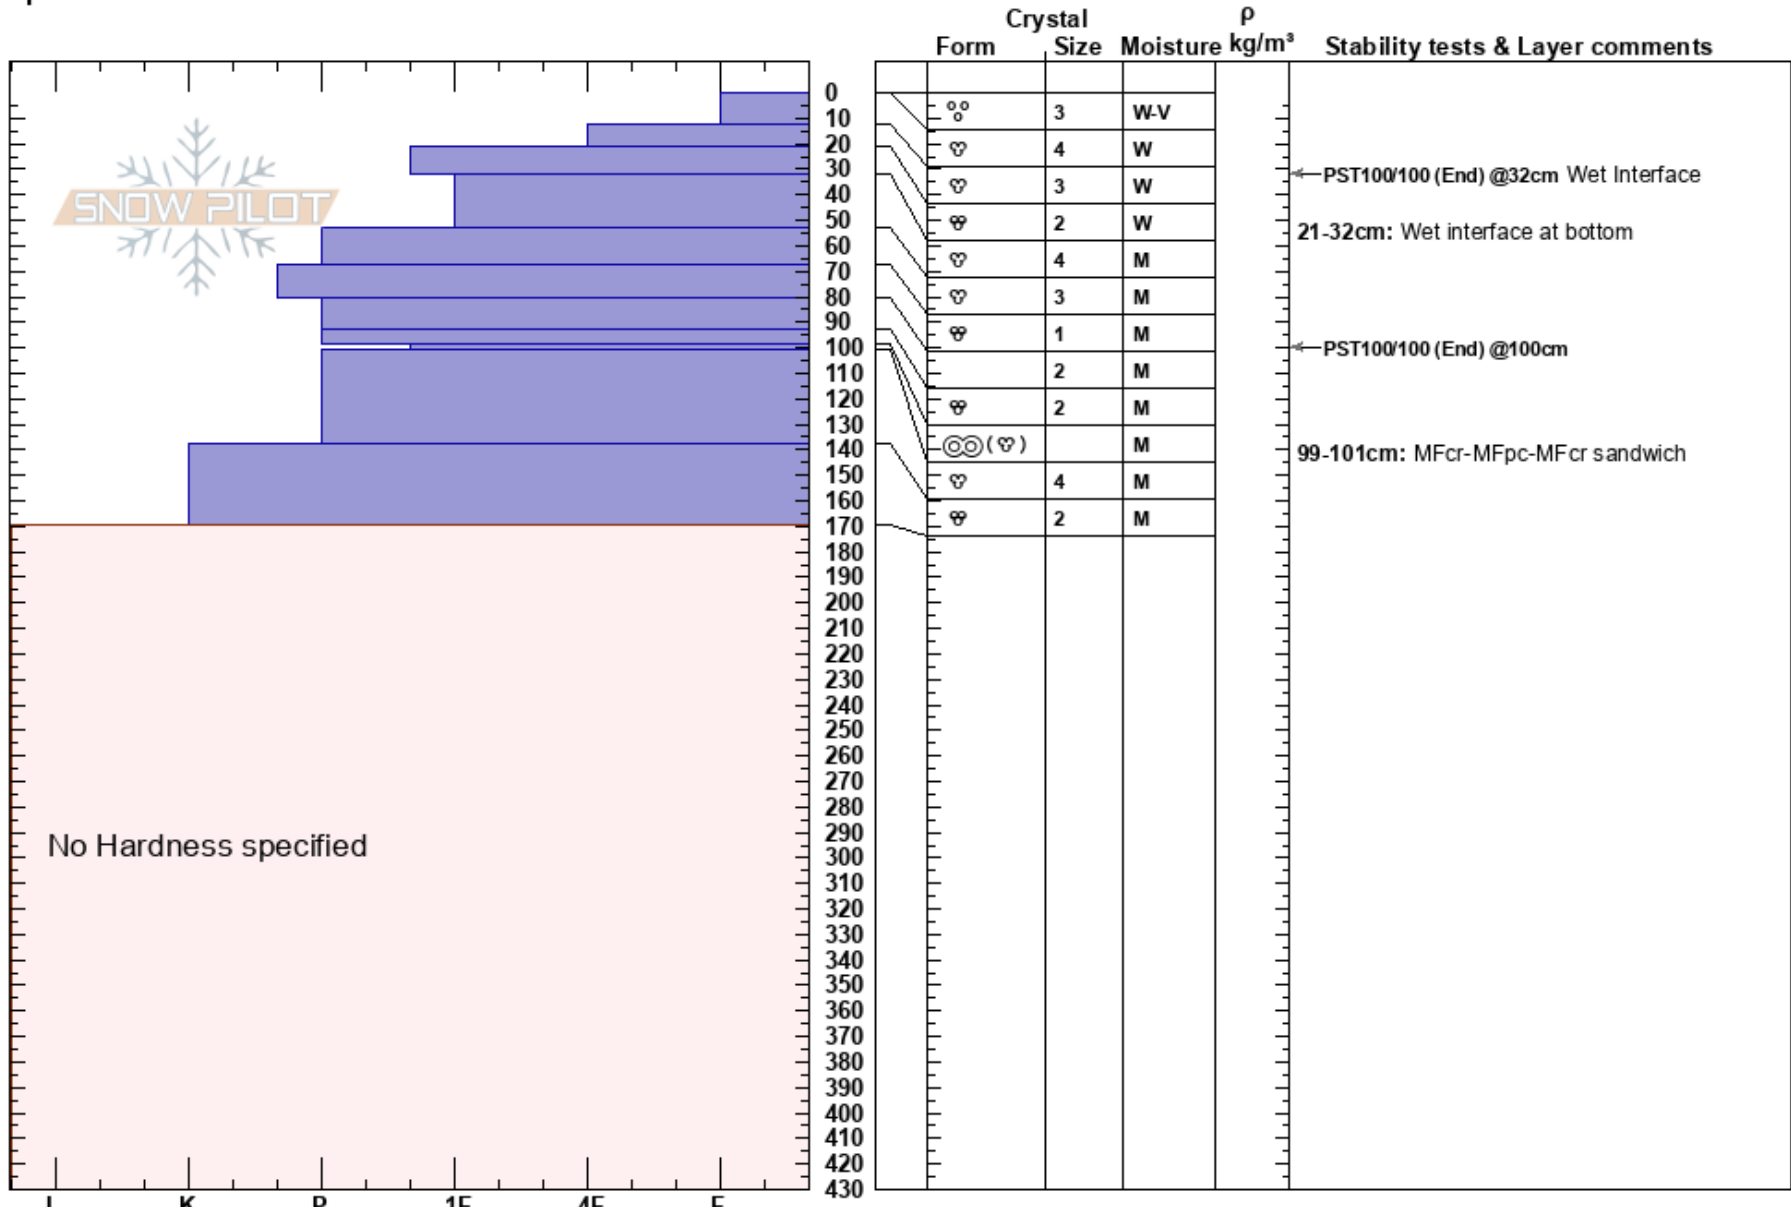

170510 Chnk Bathrooms
 Central Cascades, East WA
 Elevation: 5385 ft
 Aspect: NE
 Specifics:

Ryan Zarter
 05/10/2017 - 11:00am
 Co-ord: 46.87532N, -121.51816W
 Slope Angle: 24°
 Wind Loading: no

Stability: Good
 Air Temperature:
 Sky Cover: FEW
 Precipitation: NO
 Wind: W Calm

HS:430
 Layer Notes:
 21-32cm: Wet interface at bottom
 99-101cm: MFcr-MFpc-MFcr sandwich

Notes: Minimal results ski cutting