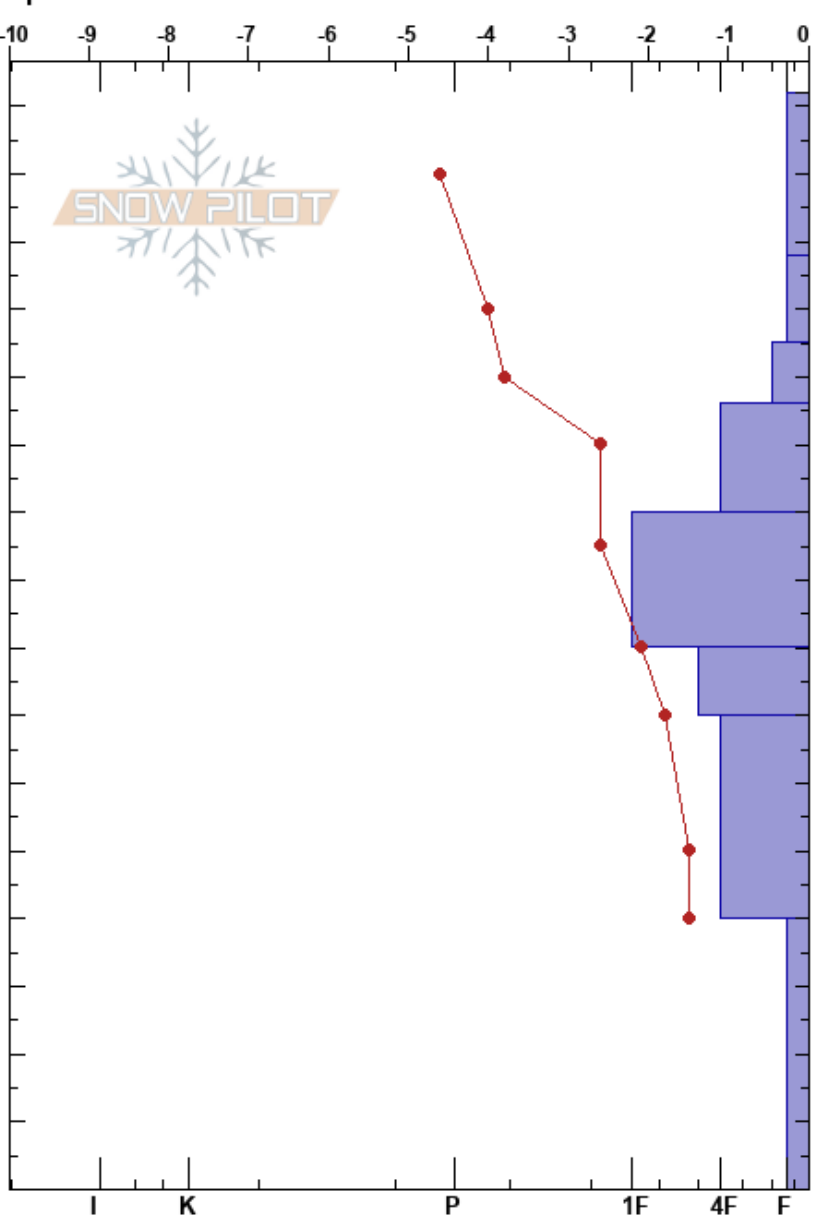

Porter Fork
 Central Wasatch
 UT
 Elevation: 8404 ft
 Aspect: NE
 Specifics:

Bertram Koelsch
 02/05/2021 - 4:00pm
 Co-ord: 40.66602N, -111.71040W
 Slope Angle: 32°
 Wind Loading:

Stability:
 Air Temperature: -5.5°C
 Sky Cover: OVC
 Precipitation: S2
 Wind: Moderate

HS:162
 70-40cm: Problematic layer
 40-0cm: Shrubs create hollow space

| Height (cm) | Crystal | | Moisture | ρ kg/m ³ | Stability tests & Layer comments |
|-------------|---------|----------|----------|--------------------------|------------------------------------|
| | Form | Size | | | |
| 162 | | | | | |
| 150 | * | 2 | | | |
| 140 | | | | | |
| 130 | / | 1.5 | | | |
| 120 | / | 1.5-2 | | | |
| 110 | / | 2 | | | |
| 100 | | | | | ← ECTN17 @105cm |
| 90 | • (/) | 2(2) | | | |
| 80 | • | 2.5 | | | |
| 70 | | | | | |
| 60 | • (■) | 2.5(2.5) | | | ← ECTN30 @60cm |
| 50 | | | | | |
| 40 | | | | | |
| 30 | | | | | |
| 20 | □ | 1.5 | | | 40-0cm: Shrubs create hollow space |
| 10 | | | | | |
| 0 | | | | | |