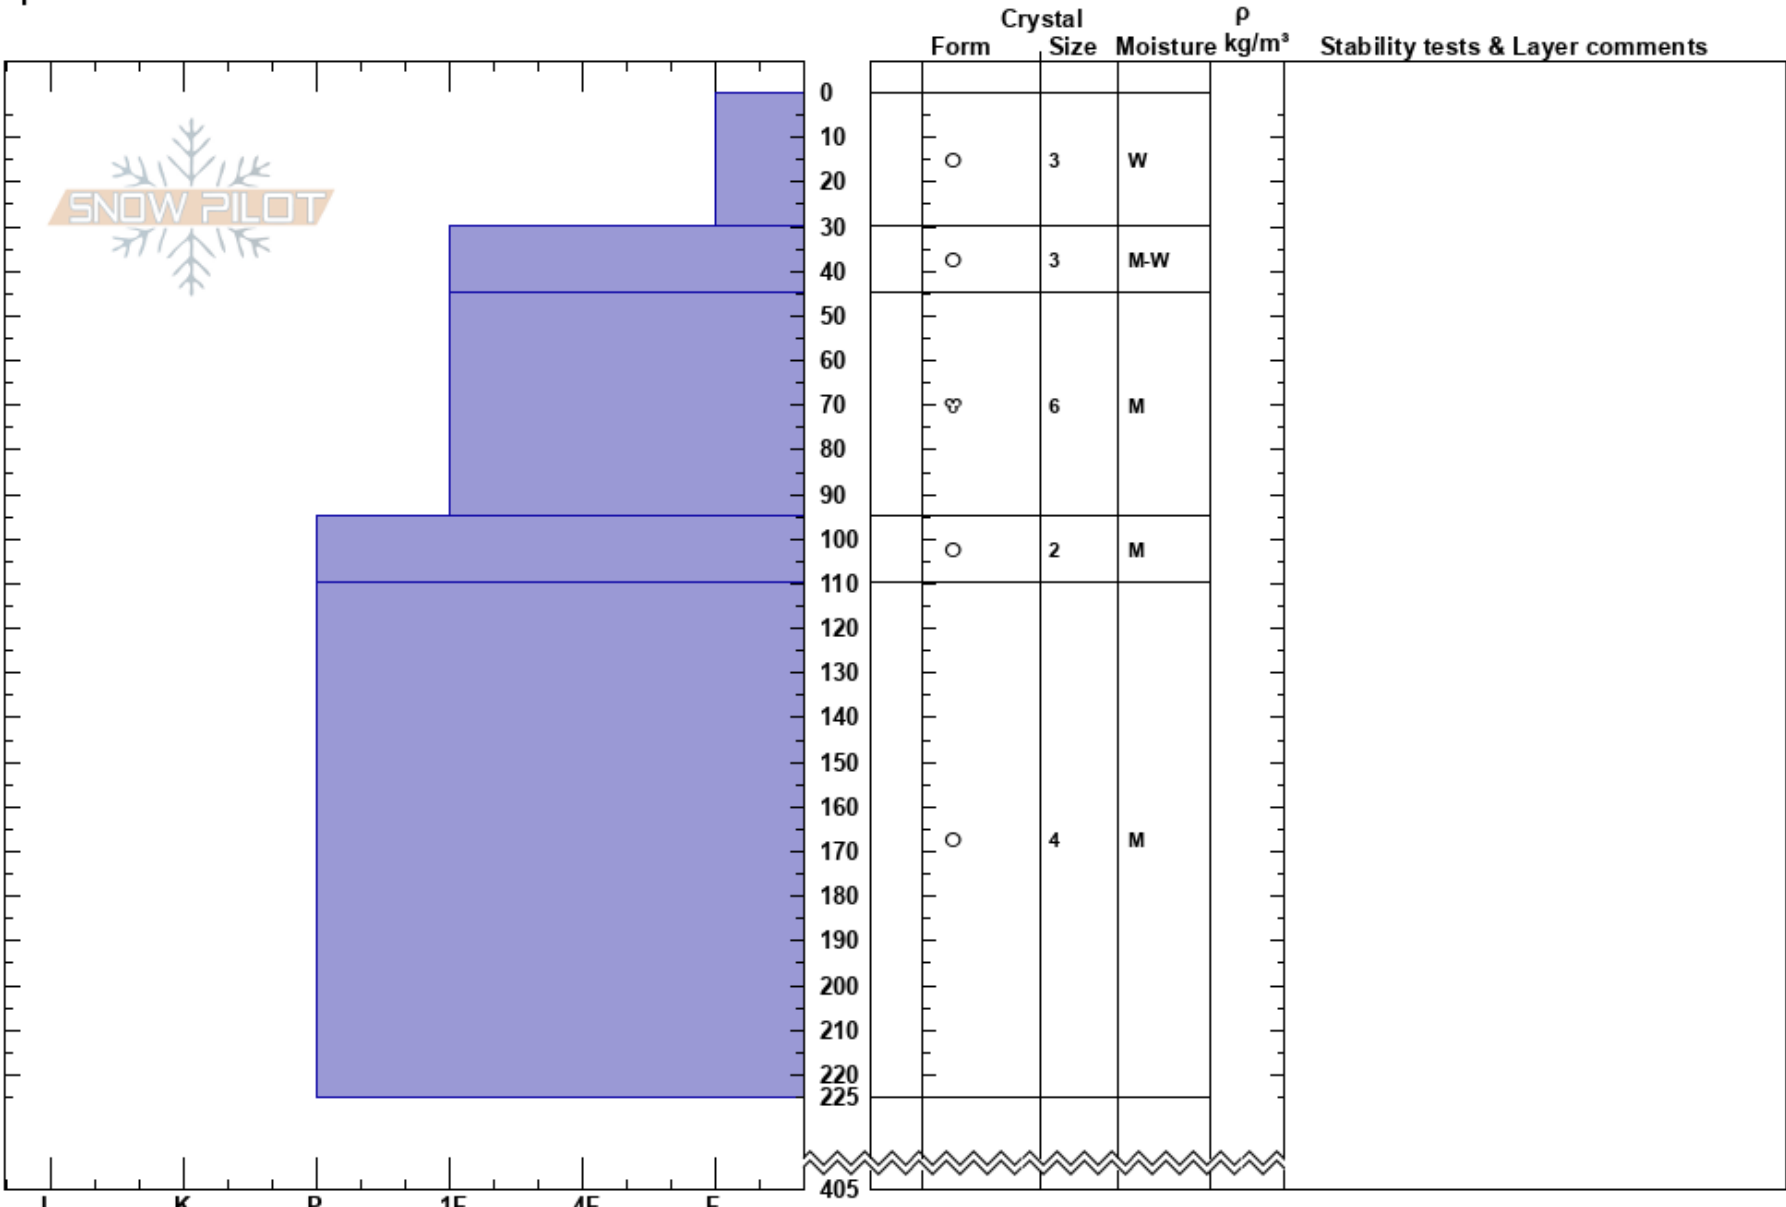

170502 Snot Ridge East  
 Central Cascades, East WA  
 Elevation: 5665 ft  
 Aspect: 90°  
 Specifics:

Ryan Zarter  
 05/02/2017 - 10:45am  
 Co-ord: 46.88783N, -121.50723W  
 Slope Angle: 16°  
 Wind Loading:

Stability: Poor HS:405 Layer Notes:  
 Air Temperature: 6°C  
 Sky Cover: BKN  
 Precipitation: NO  
 Wind: Calm

Notes: 180cm to ground from bottom of pit. Lots of natural WL activity this afternoon.