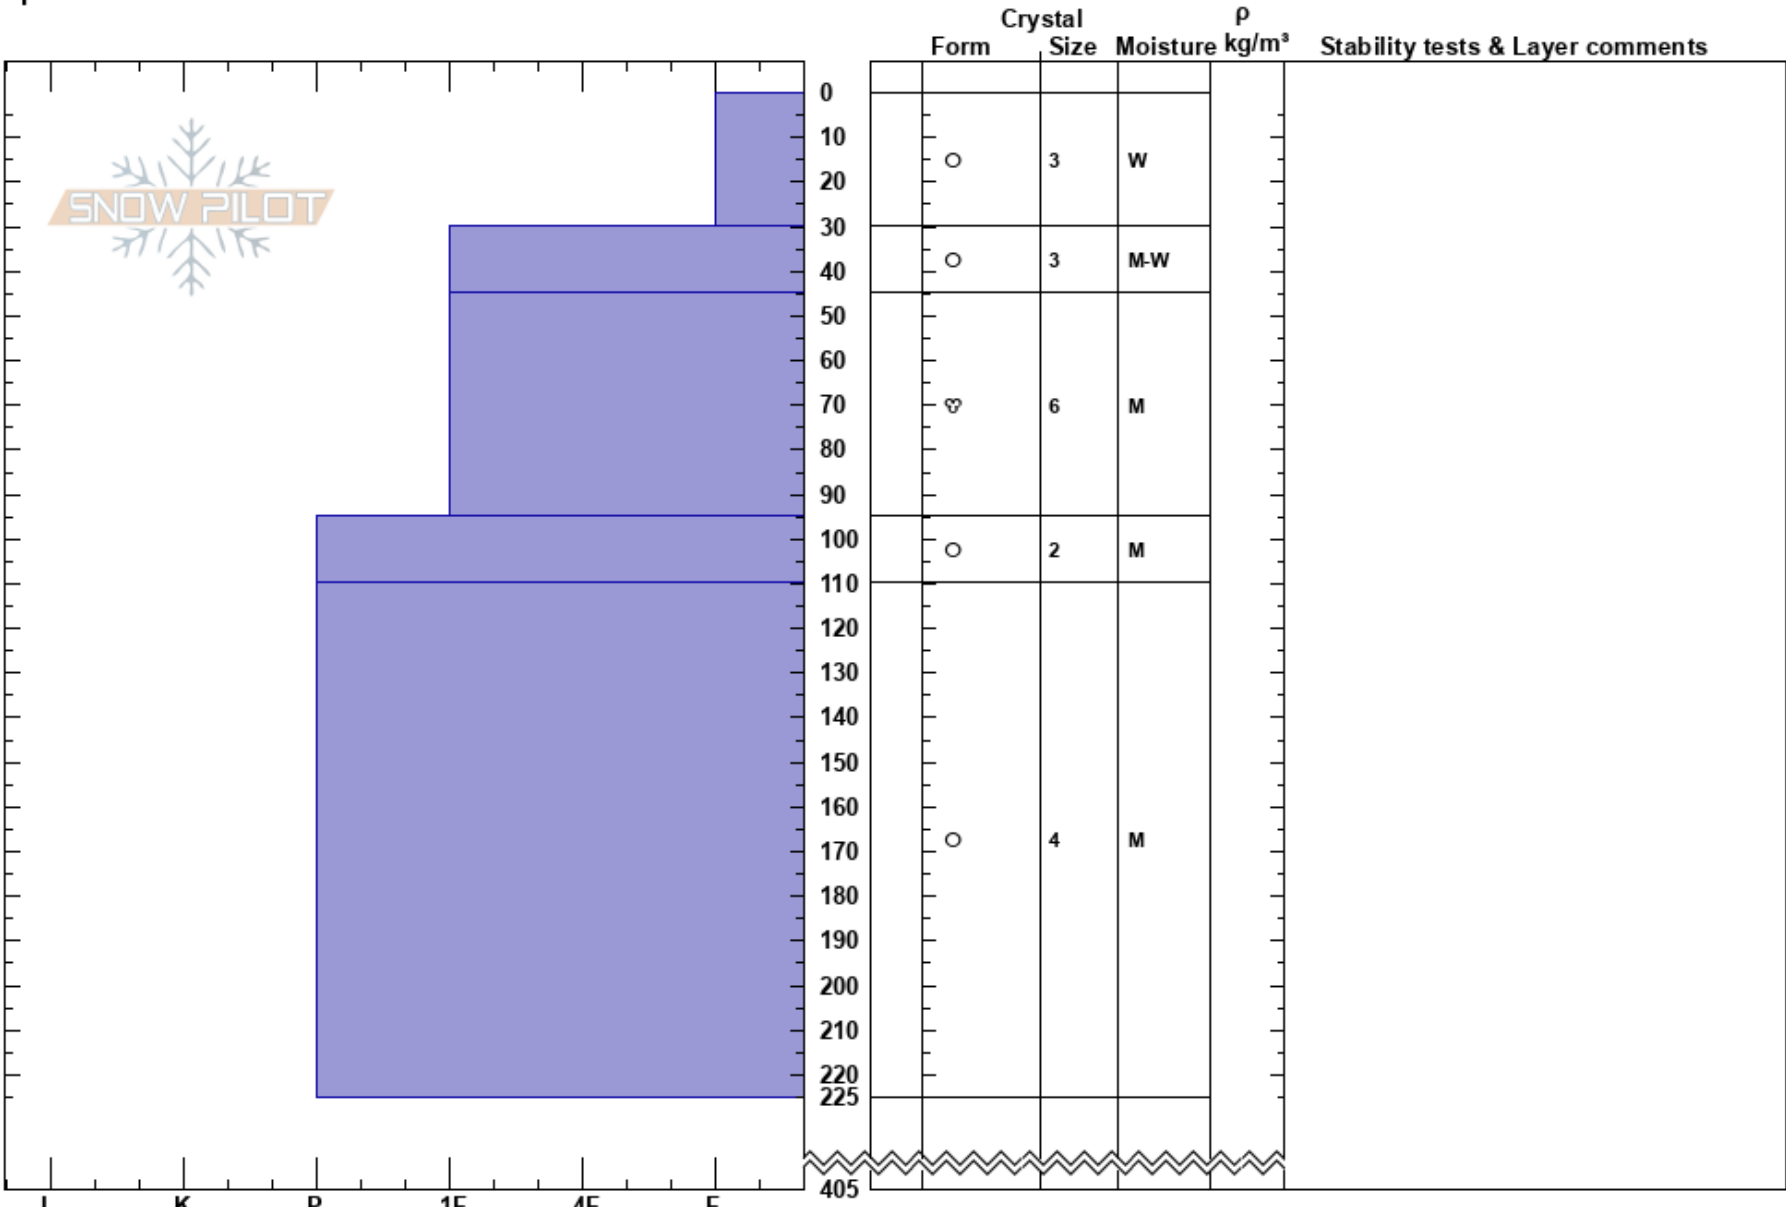

170502 Snot Ridge East
 Central Cascades, East WA
 Elevation: 5665 ft
 Aspect: 90°
 Specifics:

Ryan Zarter
 05/02/2017 - 10:45am
 Co-ord: 46.88783N, -121.50723W
 Slope Angle: 16°
 Wind Loading:

Stability: Poor HS:405
 Air Temperature: 6°C
 Sky Cover: BKN
 Precipitation: NO
 Wind: Calm

Layer Notes:

Notes: 180cm to ground from bottom of pit. Lots of natural WL activity this afternoon.