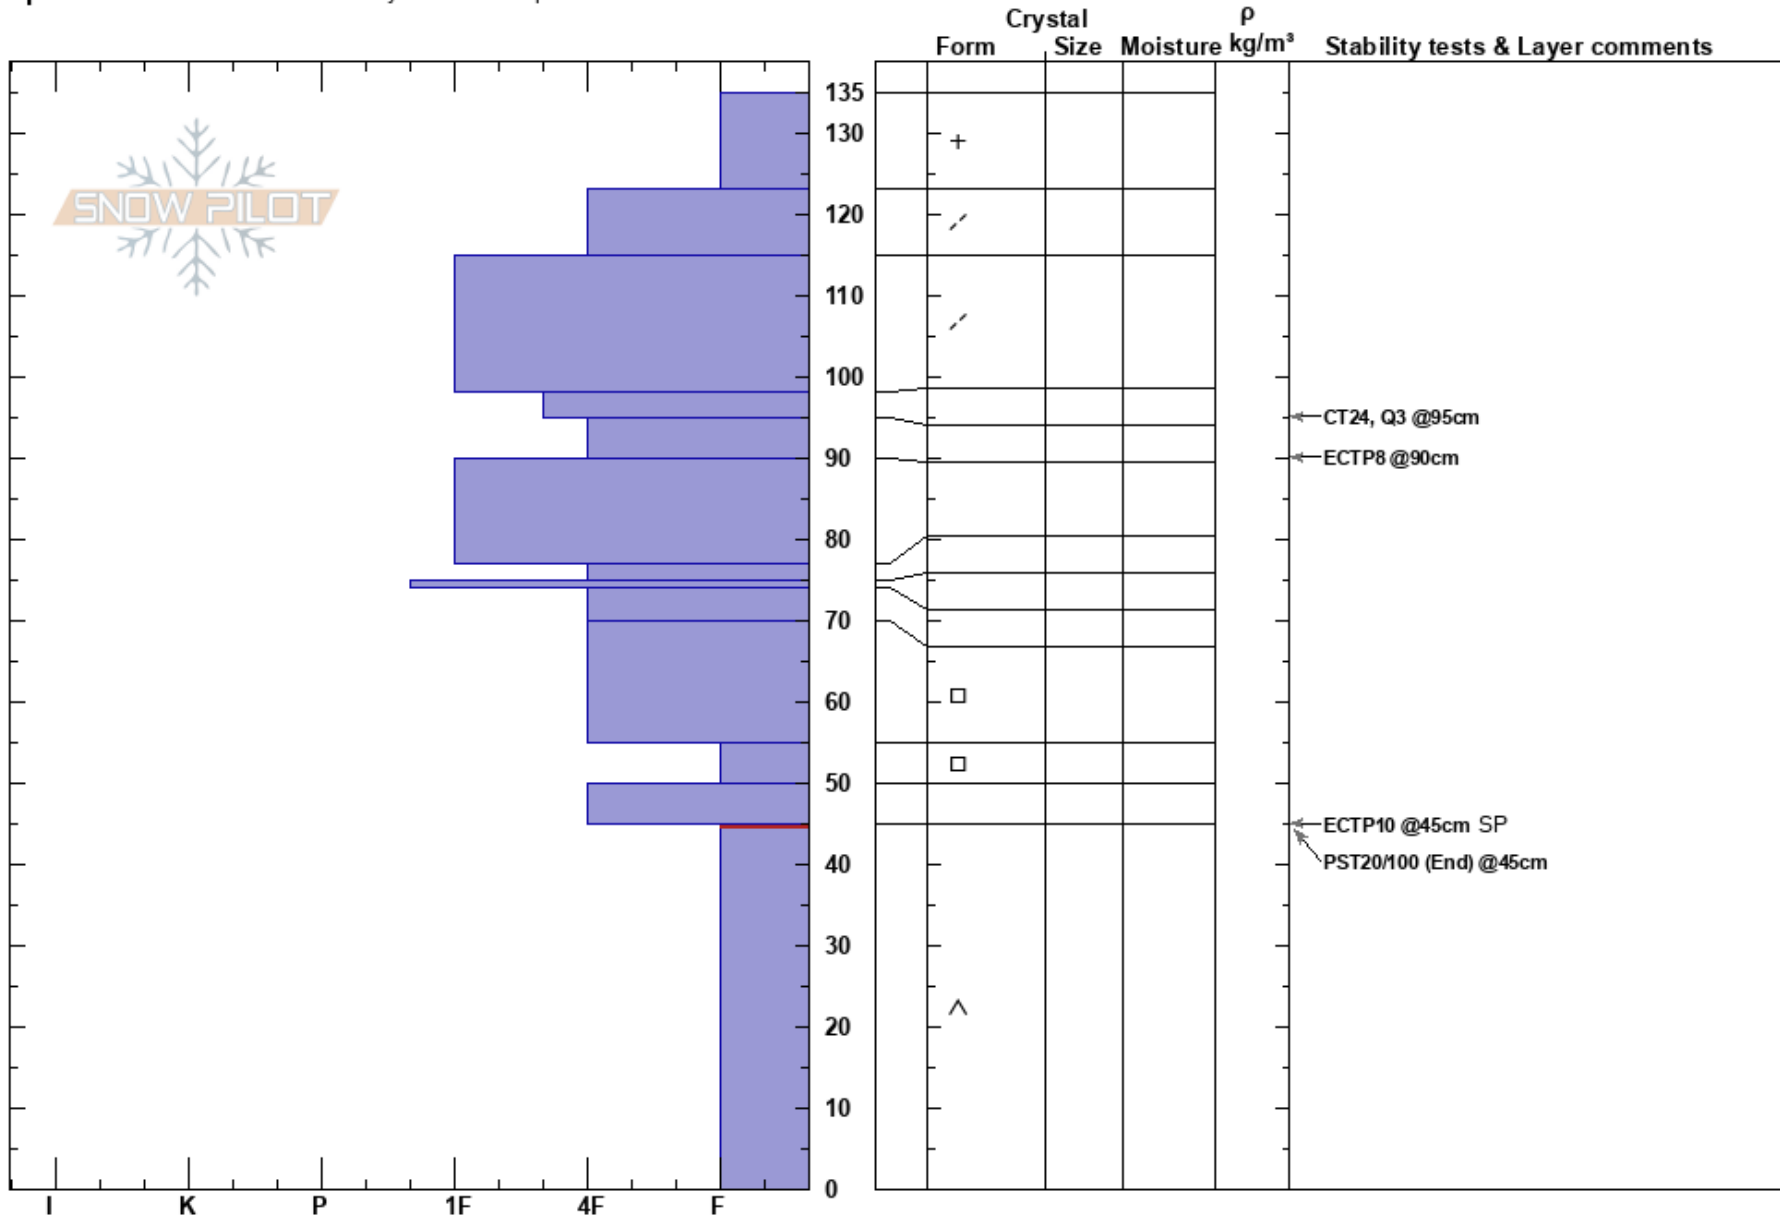

Murdock Peak  
 Wasatch Range  
 UT  
 Elevation: 9073 ft  
 Aspect: 20°  
 Specifics: Recent avalanche activity on similar slopes

Andrew Paradis  
 02/07/2021 - 12:00pm  
 Co-ord: 12T 449327E 4505049N  
 Slope Angle: 22°  
 Wind Loading: previous

Stability:  
 Air Temperature:  
 Sky Cover: CLR  
 Precipitation: NO  
 Wind: W Moderate

HS:135  
 Layer Notes:  
 45-0cm: Problematic layer

Notes: