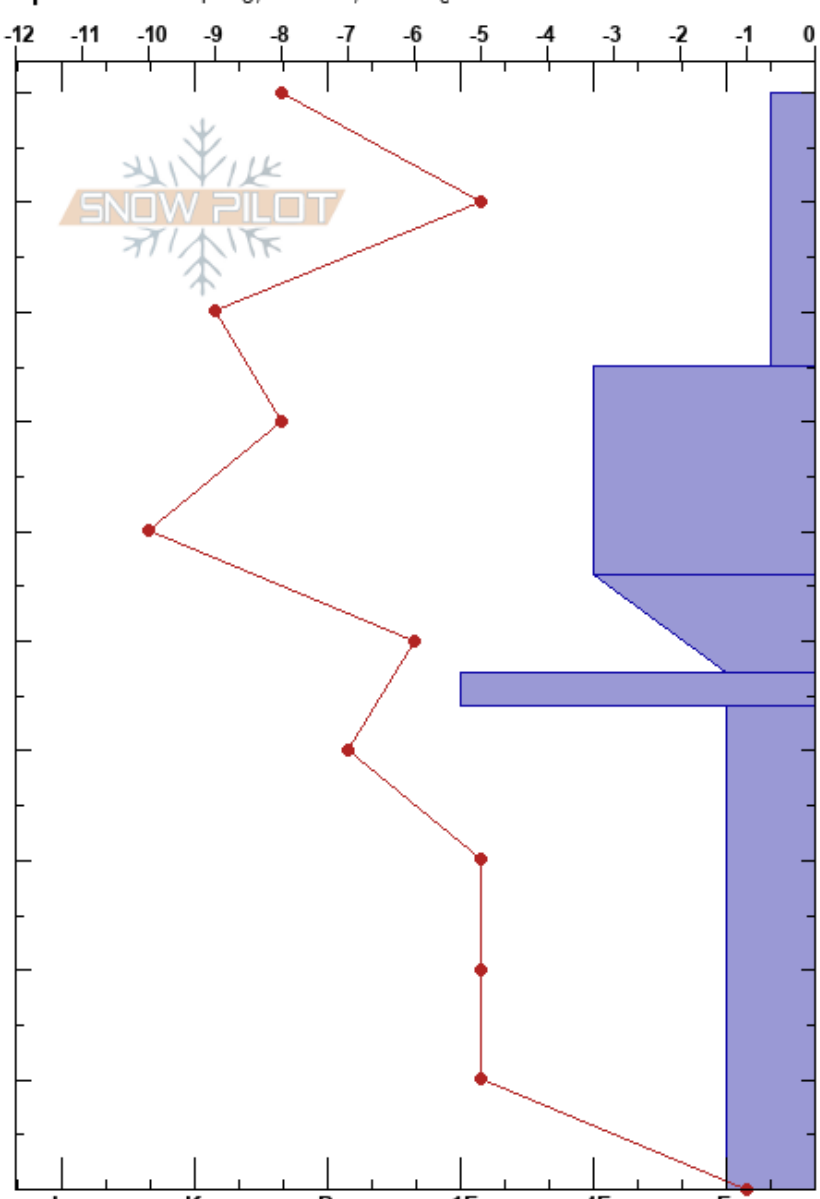

Pass Bowl
 Sawatch
 CO
 Elevation: 11319 ft
 Aspect: NE
 Specifics: Collapsing, localized; Cracking

Austin DiVesta
 02/06/2021 - 12:00pm
 Co-ord: 38.49890N, -106.33610W
 Slope Angle: 21°
 Wind Loading: yes

Stability: Very Poor
 Air Temperature: -13°C
 Sky Cover: FEW
 Precipitation: NO
 Wind: SW Strong

HS:100
 PF:80
 PS:25
 44-0cm: Problematic layer

Depth (cm)	Crystal		Moisture	ρ kg/m ³	Stability tests & Layer comments
	Form	Size			
100	+	0.5			
90	*	0.5			
70	∅ (/)	0.5-1 (0.5)			
50		1			← CT12, Q2 @50cm
45	○	1			← ECTPV @44cm ← ECTP10 @44cm
20	^	3-5			