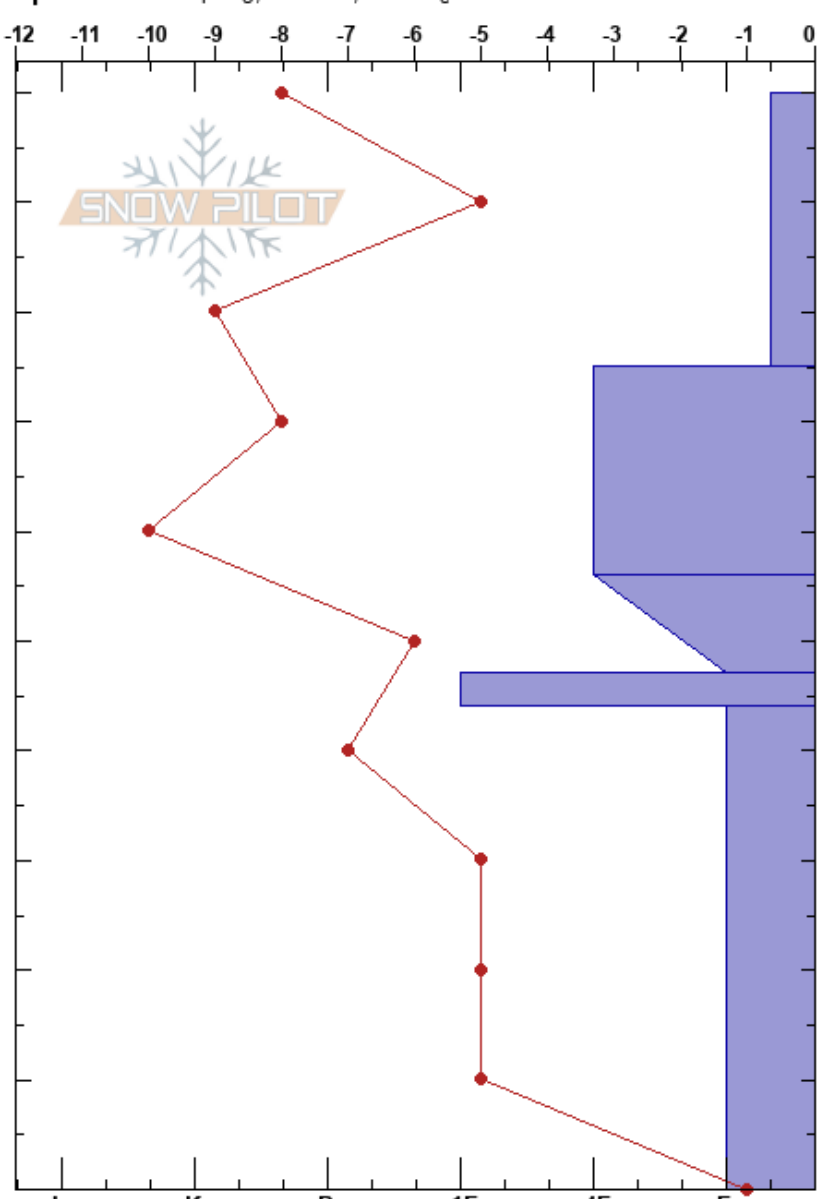

Pass Bowl  
 Sawatch  
 CO  
 Elevation: 11319 ft  
 Aspect: NE  
 Specifics: Collapsing, localized; Cracking

Austin DiVesta  
 02/06/2021 - 12:00pm  
 Co-ord: 38.49890N, -106.33610W  
 Slope Angle: 21°  
 Wind Loading: yes

Stability: Very Poor  
 Air Temperature: -13°C  
 Sky Cover: FEW  
 Precipitation: NO  
 Wind: SW Strong

HS:100  
 PF:80  
 PS:25  
 44-0cm: Problematic layer

Depth (cm)	Crystal		Moisture	$\rho$ kg/m <sup>3</sup>	Stability tests & Layer comments
	Form	Size			
100	+	0.5			
90	*	0.5			
75	∅ ( / )	0.5-1 (0.5)			
50		1			← CT12, Q2 @50cm
44	○	1			← ECTPV @44cm ← ECTP10 @44cm
20	^	3-5			