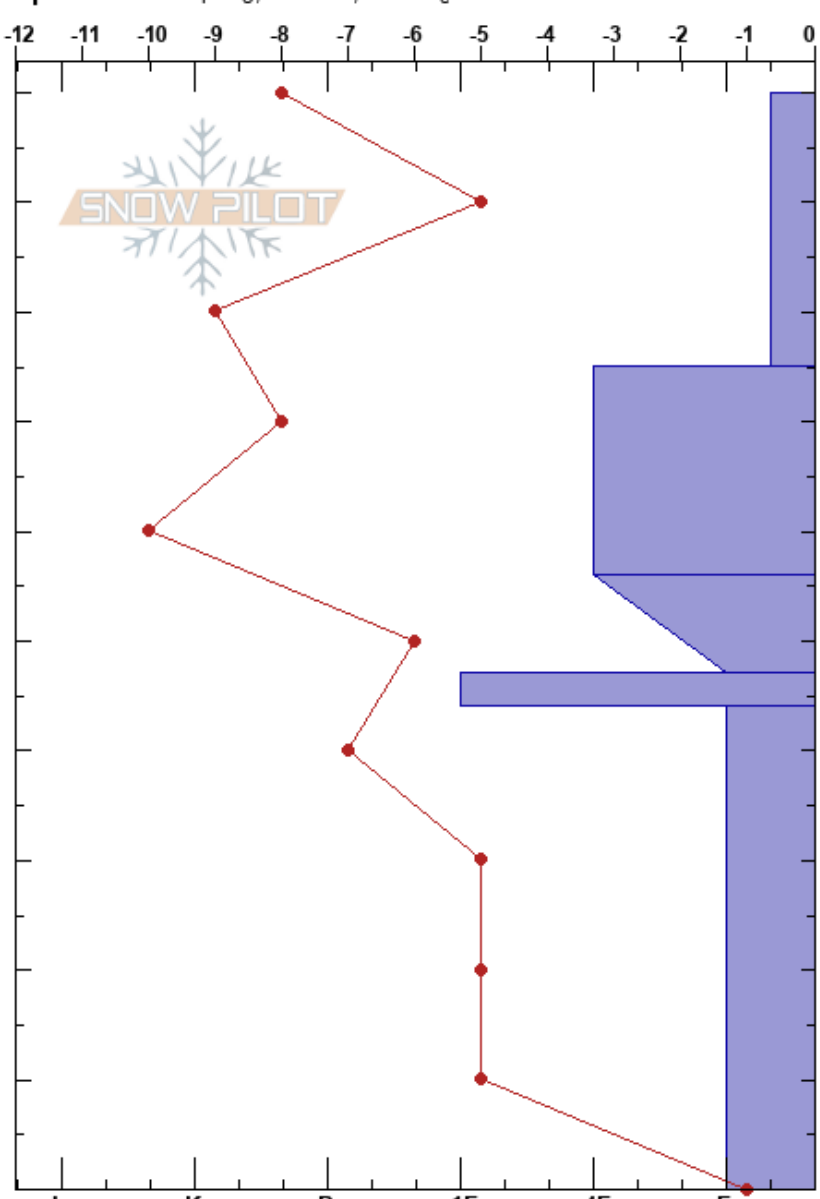

Pass Bowl
 Sawatch
 CO
 Elevation: 11319 ft
 Aspect: NE
 Specifics: Collapsing, localized; Cracking

Austin DiVesta
 02/06/2021 - 12:00pm
 Co-ord: 38.49890N, -106.33610W
 Slope Angle: 21°
 Wind Loading: yes

Stability: Very Poor
 Air Temperature: -13°C
 Sky Cover: FEW
 Precipitation: NO
 Wind: SW Strong

HS:100
 PF:80
 PS:25
 44-0cm: Problematic layer

Depth (cm)	Crystal		Moisture	ρ kg/m ³	Stability tests & Layer comments
	Form	Size			
100	+	0.5			
90	*	0.5			
70	∩ (/)	0.5-1 (0.5)			
50		1			← CT12, Q2 @50cm
44	○	1			← ECTPV @44cm ← ECTP10 @44cm
20	^	3-5			