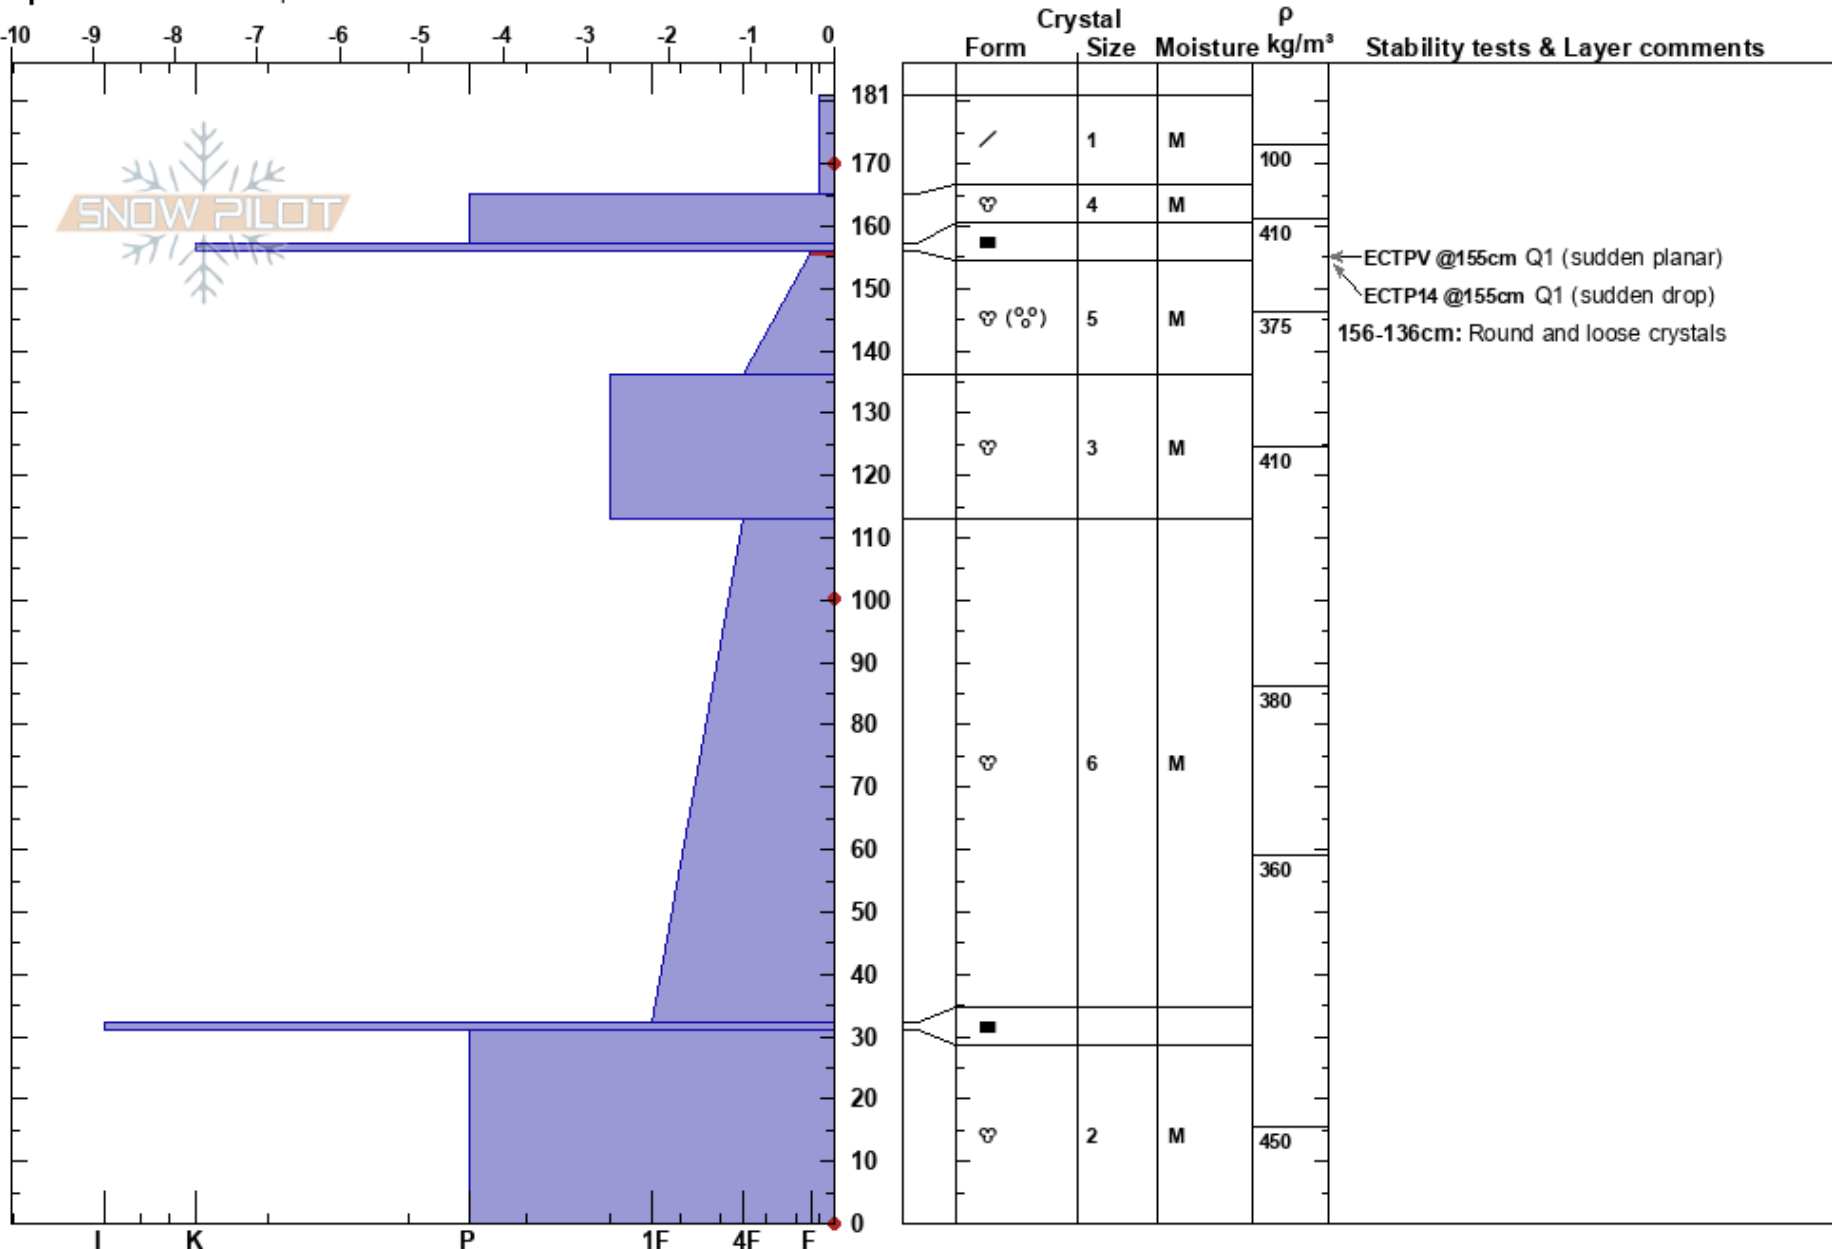

Fagerfjellet high
 Tromsø mainland
 Norway
Elevation: 469 m
Aspect: SW
Specifics: We skied slope

Paul Velsand
 31/05/2017 - 14:00
Co-ord: 33W 664644E 7721833N
Slope Angle: 25°
Wind Loading: no

Stability: Very Good
Air Temperature: 0.5°C
Sky Cover: BKN
Precipitation: S-1
Wind: N Calm

HS:181
PF:20
 156-136cm: Round and loose crystals
 156-136cm: Problematic layer

Notes: Snow height iButton: 150 cm.
 Old facet layer recognizable between 106 and 114 cm.
 ECT@155 on very round and loose crystals (Ø = 2 mm).
 Avalanche problem: storm slabs at high elevations.