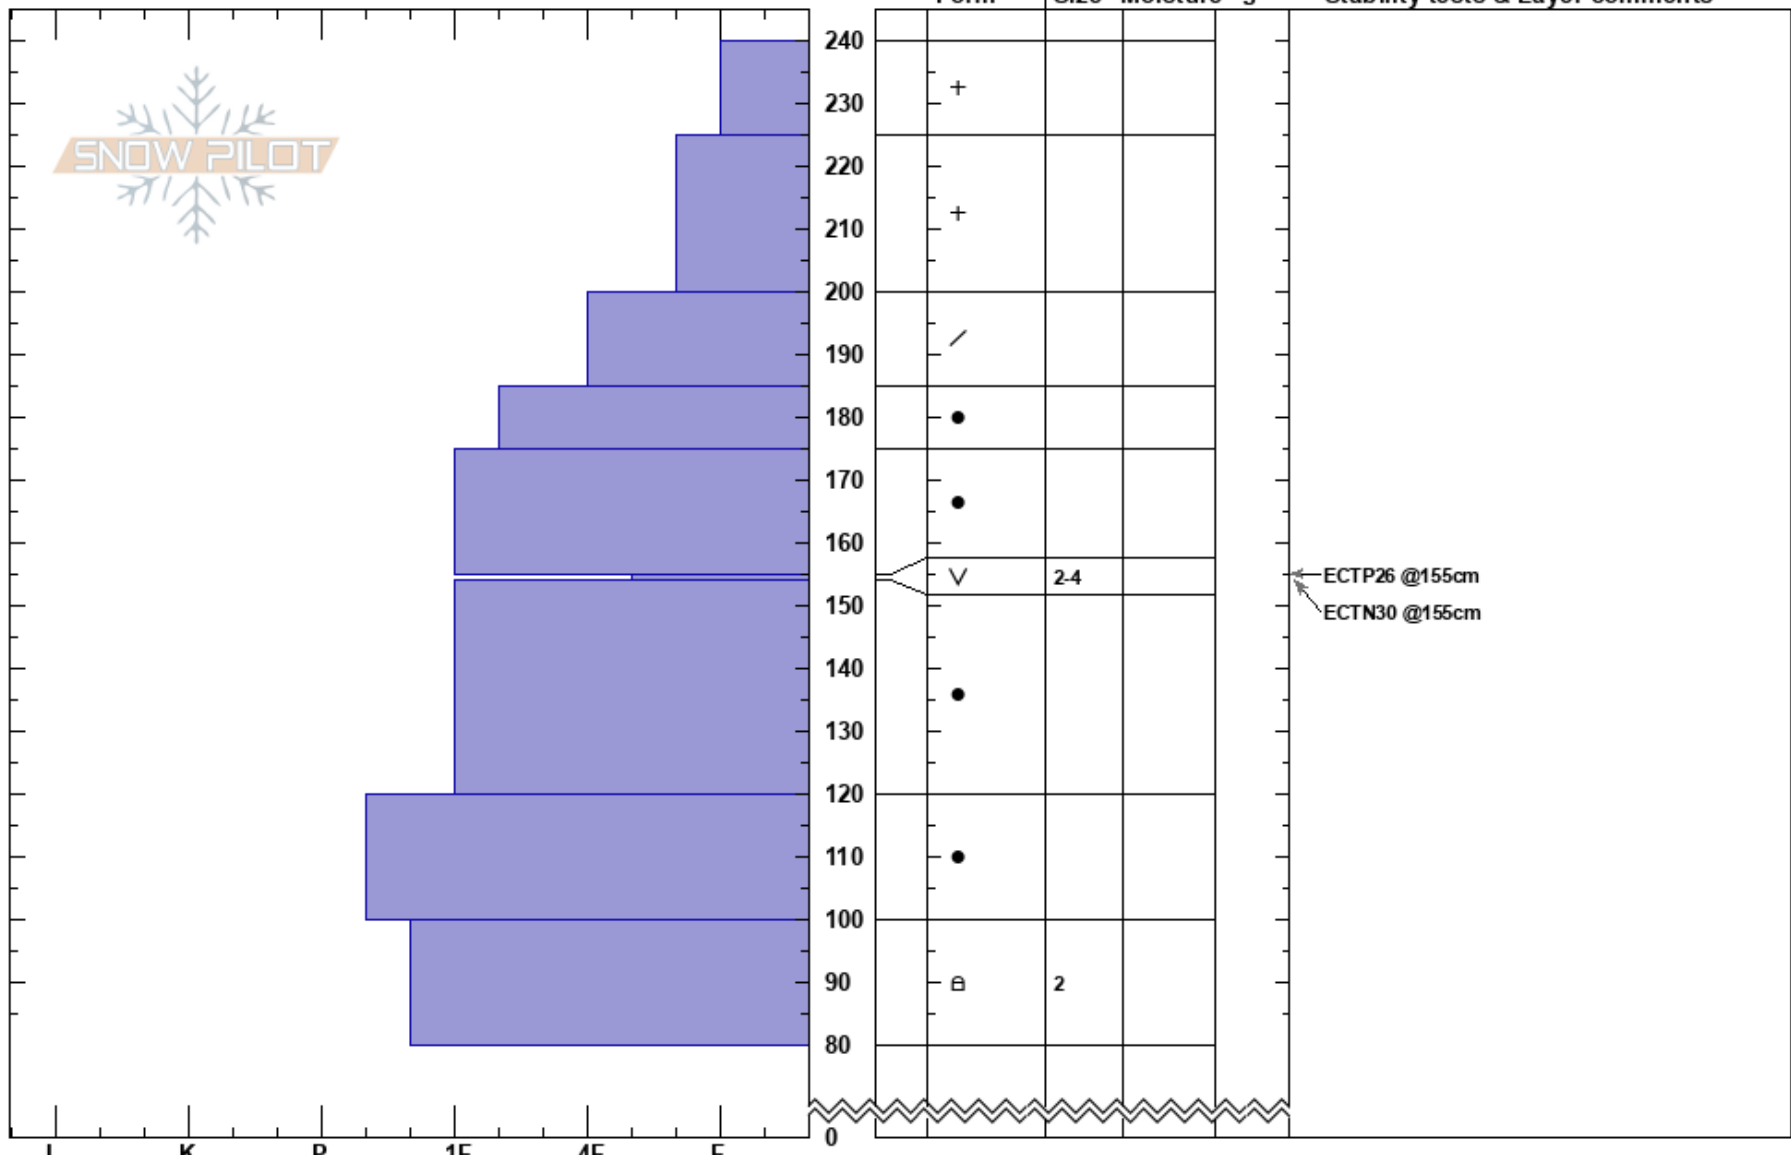

Henderson Bench  
 Cooke City  
 MT  
**Elevation:** 9630 ft  
**Aspect:** 60°  
**Specifics:** Recent avalanche activity on different slopes

Alex Marienthal  
 02/05/2021 - 11:30am  
**Co-ord:** 45.05093N, -109.93557W  
**Slope Angle:** 28°  
**Wind Loading:** previous

**Stability:** Fair **HS:**240 **Layer Notes:**  
**Air Temperature:** -9°C 155-154cm:Problematic layer  
**Sky Cover:** OVC  
**Precipitation:** S2  
**Wind:** Calm

Notes: