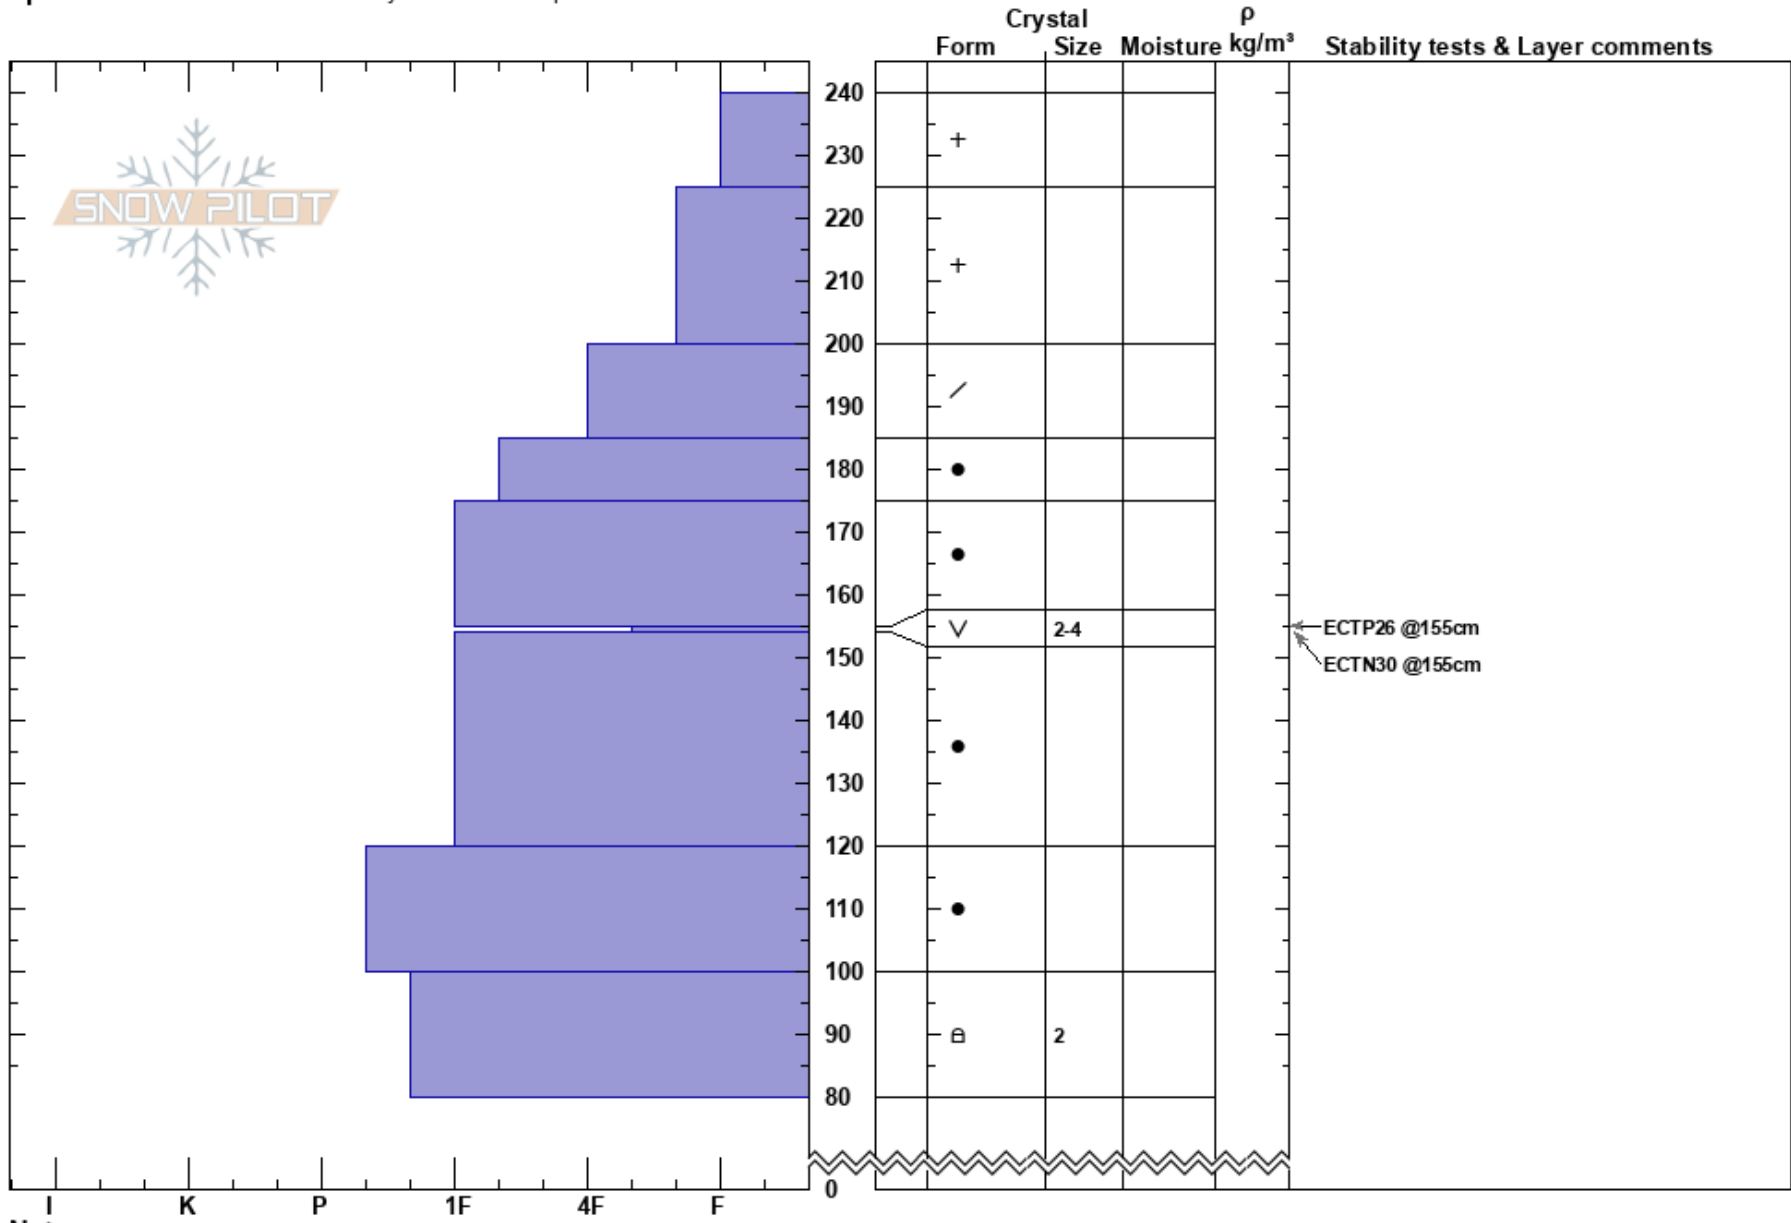

Henderson Bench
 Cooke City
 MT
Elevation: 9630 ft
Aspect: 60°
Specifics: Recent avalanche activity on different slopes

Alex Marienthal
 02/05/2021 - 11:30am
Co-ord: 45.05093N, -109.93557W
Slope Angle: 28°
Wind Loading: previous

Stability: Fair **HS:**240 **Layer Notes:**
Air Temperature: -9°C 155-154cm:Problematic layer
Sky Cover: OVC
Precipitation: S2
Wind: Calm

Notes: