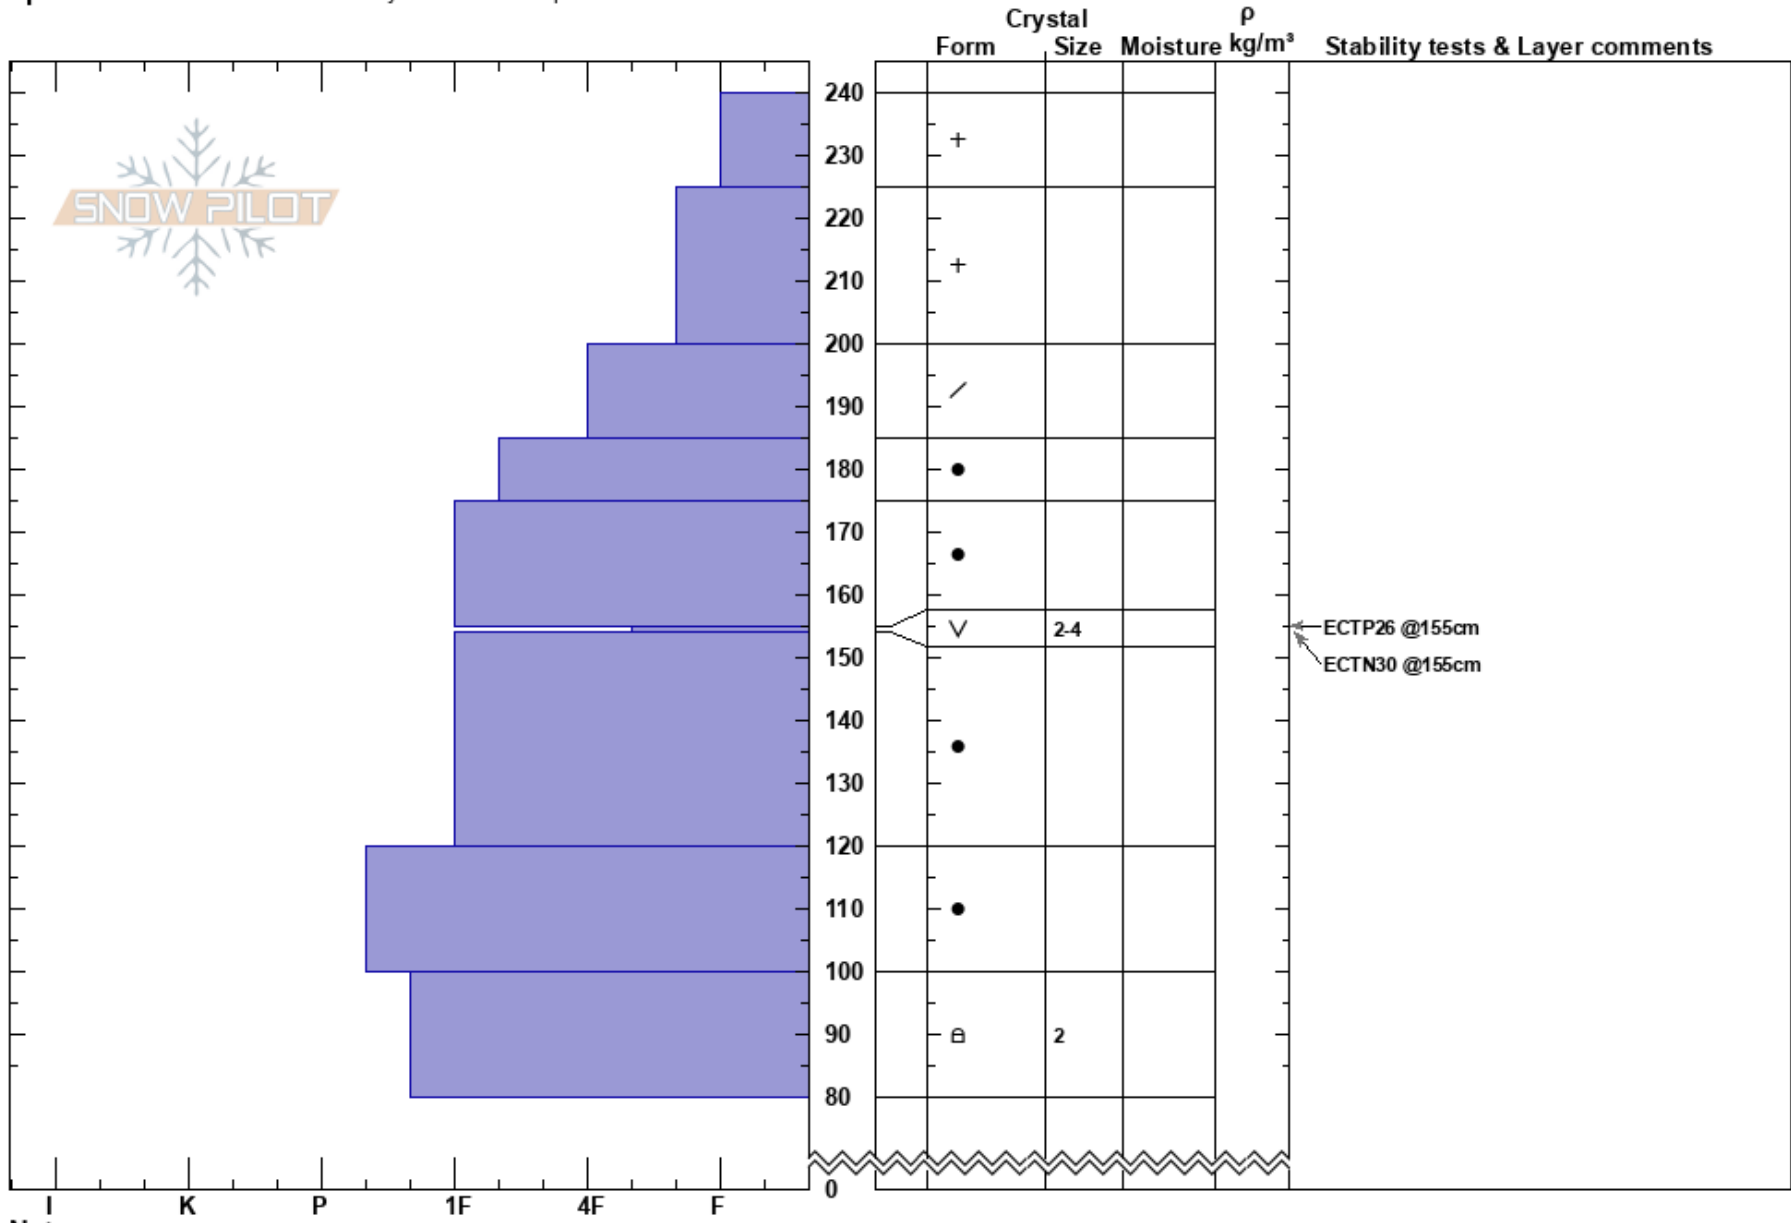

Henderson Bench
 Cooke City
 MT
 Elevation: 9630 ft
 Aspect: 60°
 Specifics: Recent avalanche activity on different slopes

Alex Marienthal
 02/05/2021 - 11:30am
 Co-ord: 45.05093N, -109.93557W
 Slope Angle: 28°
 Wind Loading: previous

Stability: Fair
 Air Temperature: -9°C
 Sky Cover: OVC
 Precipitation: S2
 Wind: Calm
 HS:240
 Layer Notes:
 155-154cm: Problematic layer

Notes: