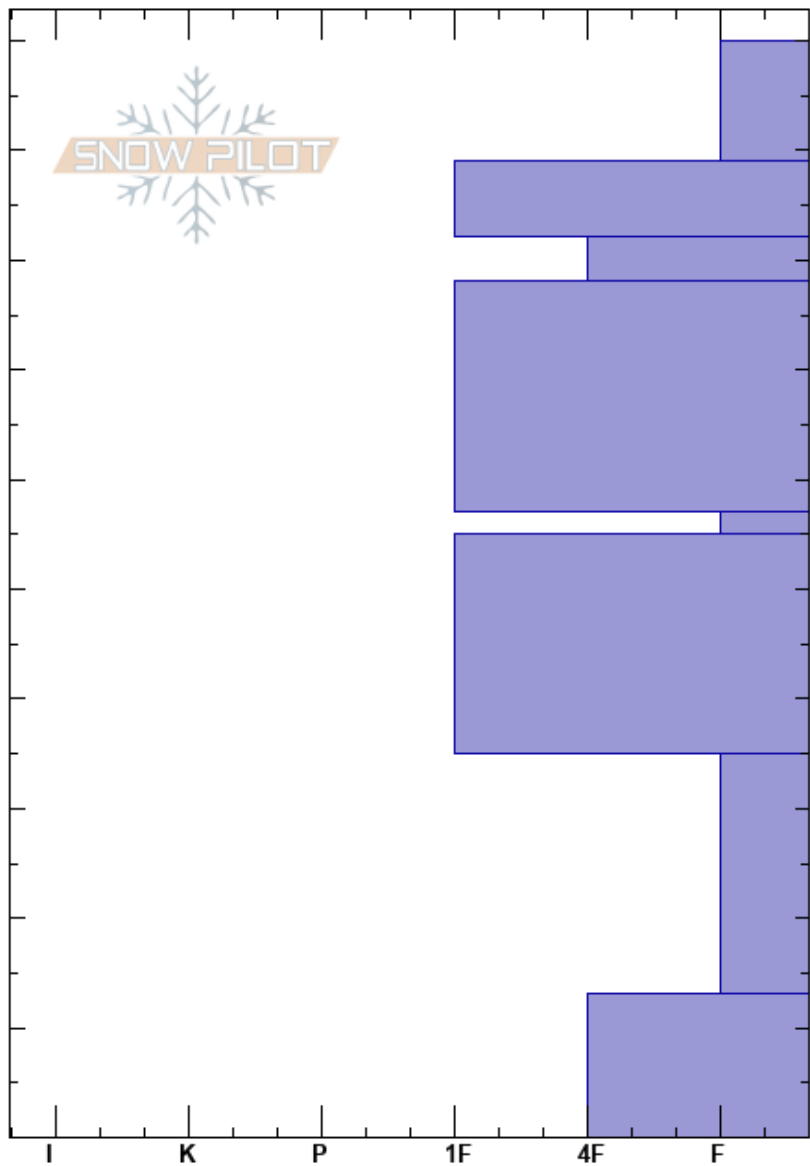

Brexit  
 Boulder  
 ID  
 Elevation: 8592 ft  
 Aspect: SW  
 Specifics: Ski tracks on slope; We skied slope

jamie weeks  
 02/06/2021 - 1:21pm  
 Co-ord: 43.89434N, -114.73091W  
 Slope Angle: 24°  
 Wind Loading: yes

Stability: Fair  
 Air Temperature: -6°C  
 Sky Cover: BKN  
 Precipitation: NO  
 Wind: NW Moderate  
 HS:100  
 PF:60  
 PS:20  
 57-55cm: 1-27  
 35-13cm: 12-11  
 35-13cm: Problematic layer

Crystal Form	Crystal Size	Moisture	$\rho$ kg/m <sup>3</sup>	Stability tests & Layer comments
+				
•				
/				
•				
V (□)				57-55cm: 1-27
• (⊖)				
				← CT26, Q2 @35cm ← ECTP26 @35cm
□				35-13cm: 12-11
⊖				