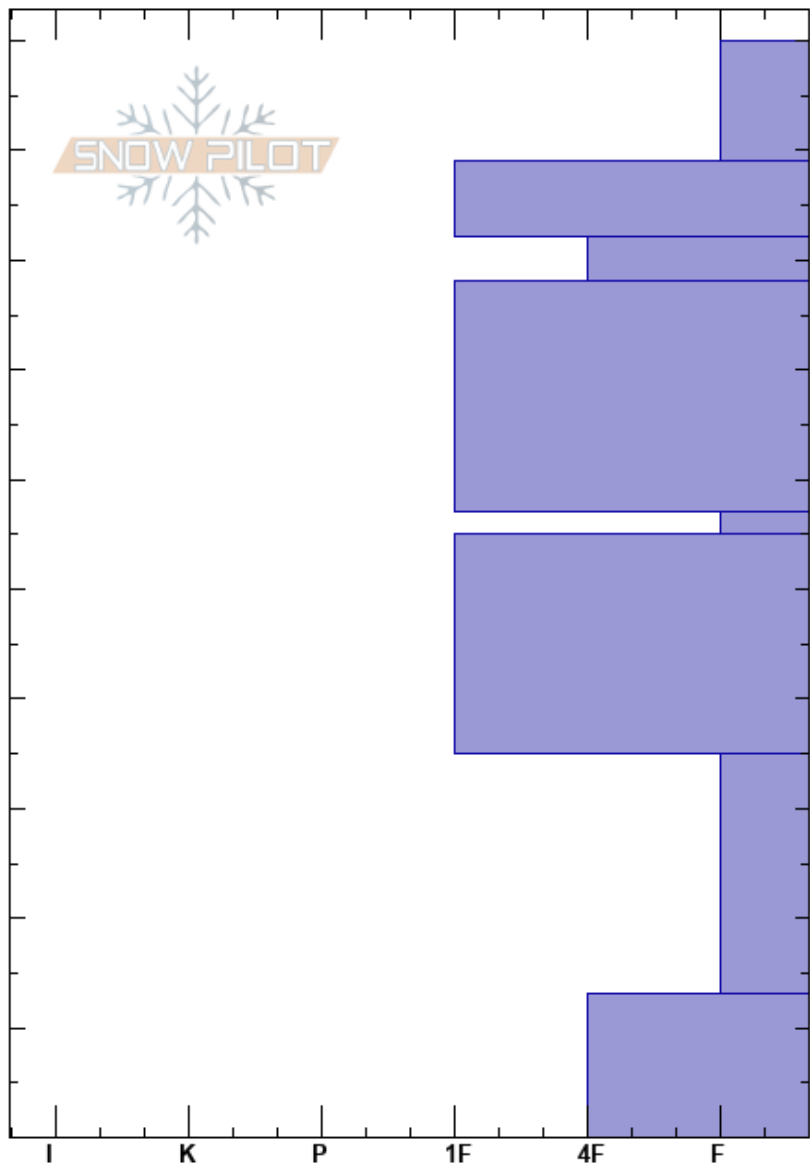

Brexit  
 Boulder  
 ID  
 Elevation: 8592 ft  
 Aspect: SW  
 Specifics: Ski tracks on slope; We skied slope

jamie weeks  
 02/06/2021 - 1:21pm  
 Co-ord: 43.89434N, -114.73091W  
 Slope Angle: 24°  
 Wind Loading: yes

Stability: Fair  
 Air Temperature: -6°C  
 Sky Cover: BKN  
 Precipitation: NO  
 Wind: NW Moderate

HS:100  
 PF:60  
 PS:20  
 57-55cm: 1-27  
 35-13cm: 12-11  
 35-13cm: Problematic layer

Crystal Form	Crystal Size	Moisture	$\rho$ kg/m <sup>3</sup>	Stability tests & Layer comments
+				
•				
/				
•				
V (□)				57-55cm: 1-27
• (⊖)				
				← CT26, Q2 @35cm ← ECTP26 @35cm
□				35-13cm: 12-11
⊖				