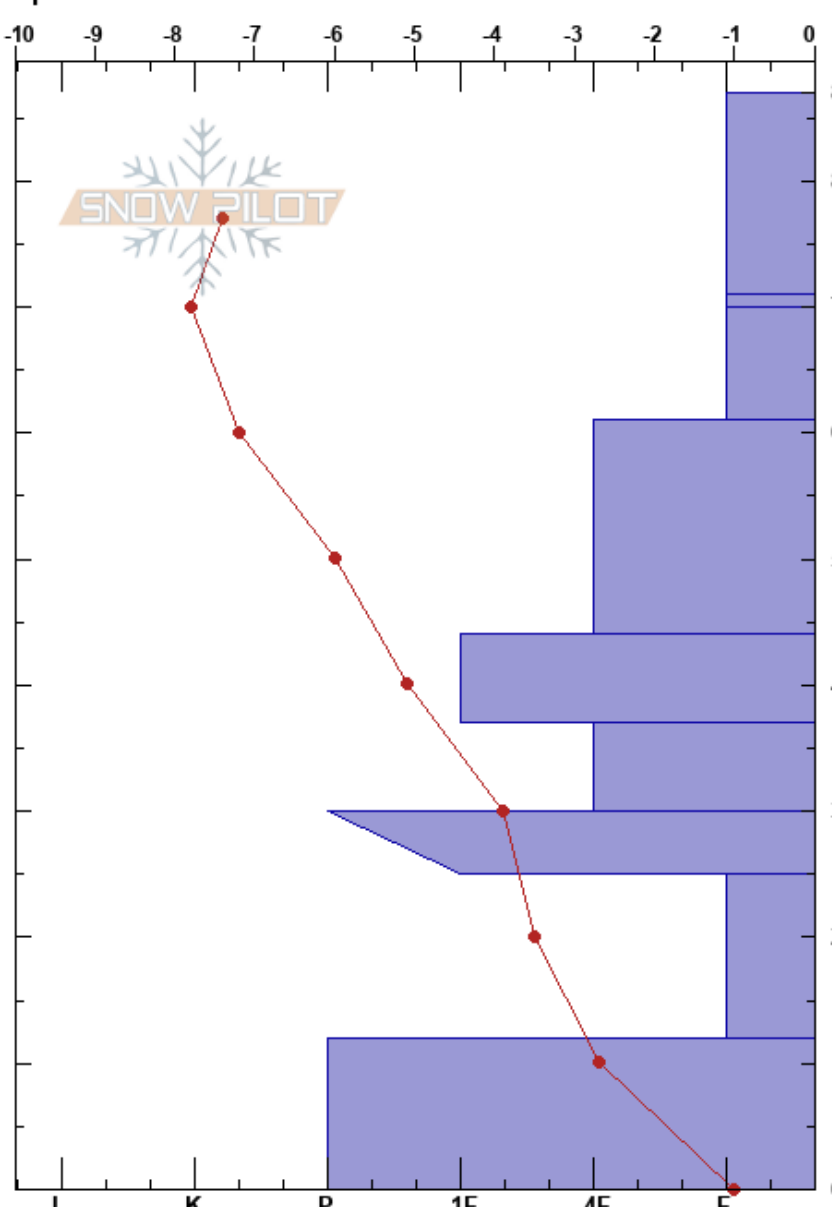

Below Mag
 purcell
 BC
 Elevation: 2313 m
 Aspect: S
 Specifics:

Panorama Avalanche Office
 06/02/2021 - 11:45
 Co-ord: 50.42881N, -116.20162W
 Slope Angle: 25°
 Wind Loading:

Stability:
 Air Temperature:
 Sky Cover: OVC
 Precipitation: S-1
 Wind: Calm

HS:87
 Layer Notes:
 30-25cm: 2 crust, top being Dec 8

Depth (cm)	Crystal		Moisture	ρ kg/m ³	Stability tests & Layer comments
	Form	Size			
87	+	2			
80	□	1	D		
70	∨	4	D		← CT11, SP @71cm ← CT2, SP @71cm
60	□	3	D		
50	□	4	D		
40	□	1			
30	□	6			← PST42/100 (End) @31cm
29	⊙⊙		D		← CT29, SC @29cm between crust ← CT24, SC @29cm between crusts
25	∧	6	D		30-25cm: 2 crust, top being Dec 8
10	⊙⊙		D		
0					← ECTX

Notes: open treeline, smooth ground
 GW, BK