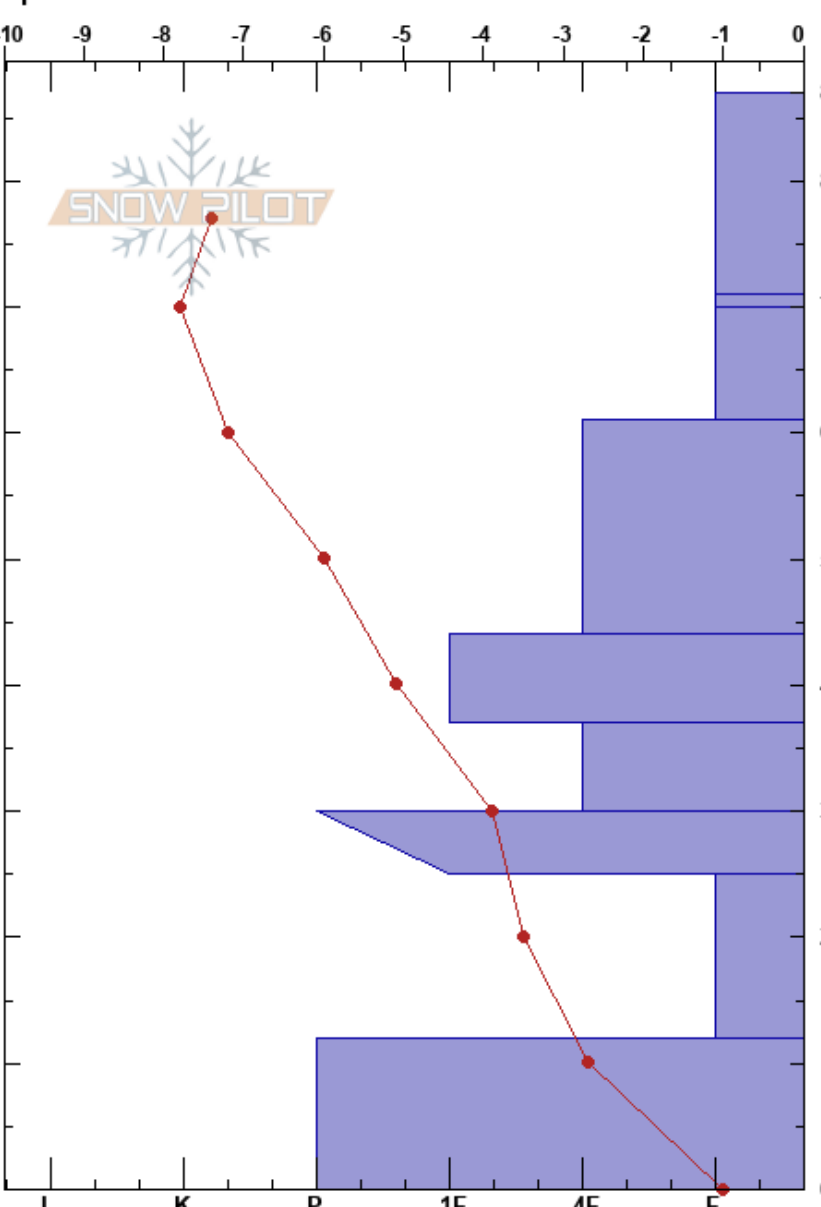

Below Mag
 purcell
 BC
 Elevation: 2313 m
 Aspect: S
 Specifics:

Panorama Avalanche Office
 06/02/2021 - 11:45
 Co-ord: 50.42881N, -116.20162W
 Slope Angle: 25°
 Wind Loading:

Stability: **HS:87**
 Air Temperature:
 Sky Cover: OVC
 Precipitation: S-1
 Wind: Calm

Layer Notes:
 30-25cm: 2 crust, top being Dec 8

Height (cm)	Crystal		Moisture	ρ kg/m ³	Stability tests & Layer comments
	Form	Size			
87	+	2			
80	□	1	D		
70	∨	4	D		← CT11, SP @71cm ← CT2, SP @71cm
	□	3	D		
60					
50	□	4	D		
40	□	1			
30	□	6			← PST42/100 (End) @31cm
	⊙⊙		D		← CT29, SC @29cm between crust ← CT24, SC @29cm between crusts
20	^	6	D		30-25cm: 2 crust, top being Dec 8
10	⊙⊙		D		
0					← ECTX

Notes: open treeline, smooth ground
 GW, BK