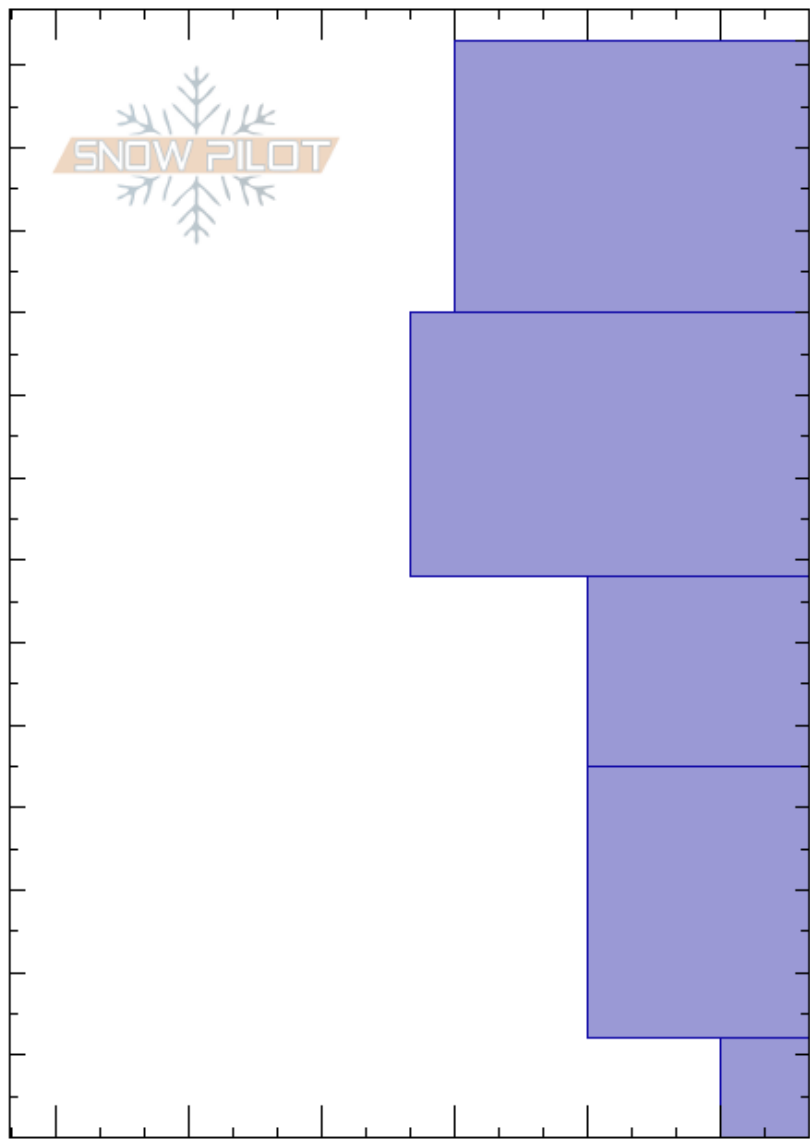

Mad Hatter
 Tenmile Range
 CO
Elevation: 11902 ft
Aspect: NE

ted stegman
 02/06/2021 - 1:15pm
Co-ord: 39.49720N, -106.10630E
Slope Angle: 36°
Wind Loading: yes

Stability: Fair
Air Temperature: HS:133
Sky Cover: OVC
Precipitation: NO
Wind: W Moderate
PF:23 12-0cm: Problematic layer
PS: 12

Specifics: Pit dug in a Ski Area; Recent avalanche activity on similar slopes; Recent avalanche activity on different slopes; Ski tracks on slope; We skied slope

Crystal Form	Size	Moisture	ρ kg/m ³	Stability tests & Layer comments
/	0.5-1			
•	0.5-1			← CT16, RP @100cm ← STM @90cm
⊖	1			← CT23, RP @68cm ← STM @45cm
⊖	0.5			
^	3-5			← CT29, RP @12cm ← ECTP9 @12cm