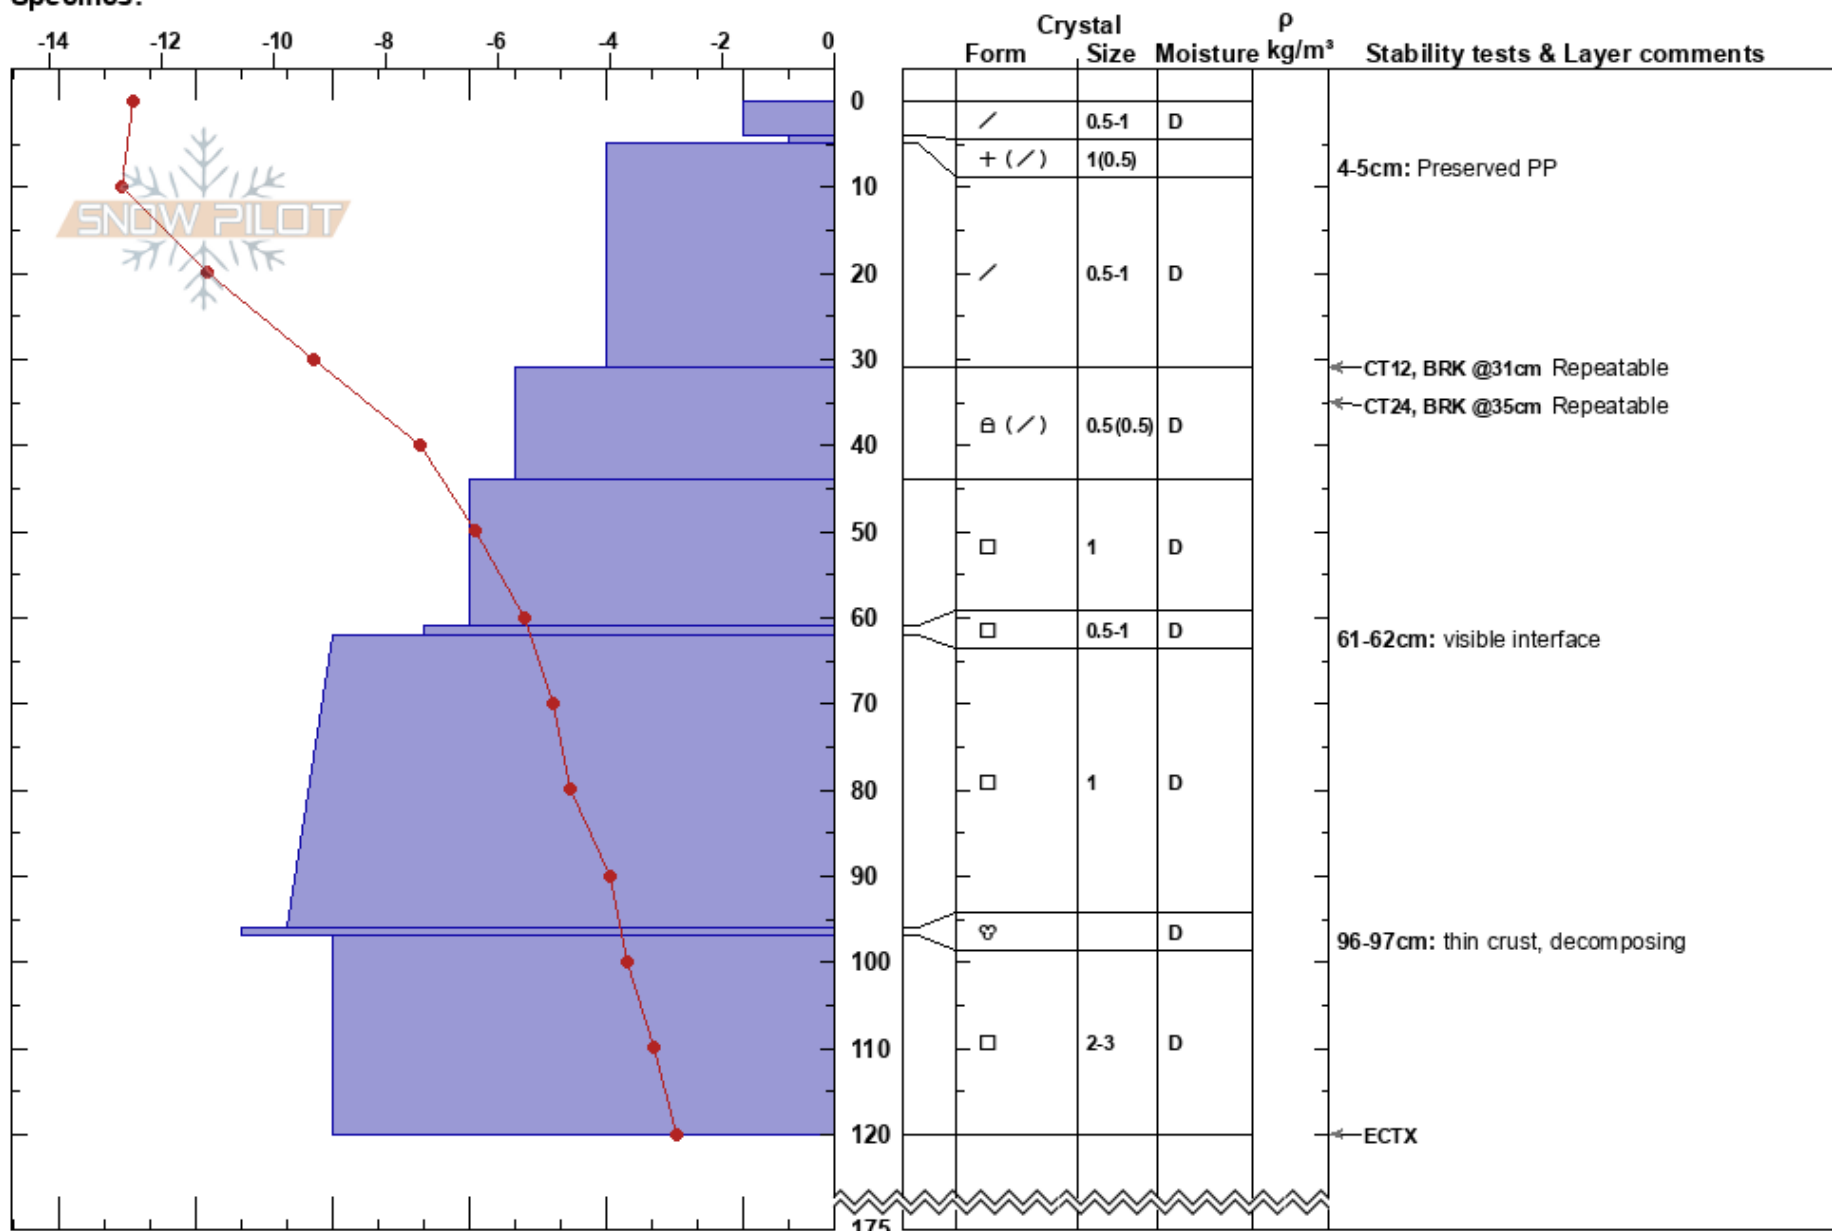

210206 TP Parker SP
 Jasper National park
 AB

Elevation: 2056 m

Aspect:

Specifics:

T T

06/02/2021 - 10:30

Co-ord: 11U 492314W 5782073N

Slope Angle:

PS: 20

Layer Notes:

4-5cm: Preserved PP

31-44cm: Problematic layer

61-62cm: visible interface

96-97cm: thin crust, decomposing

Notes: NO sign of SH layers within snowpack.

ECTX