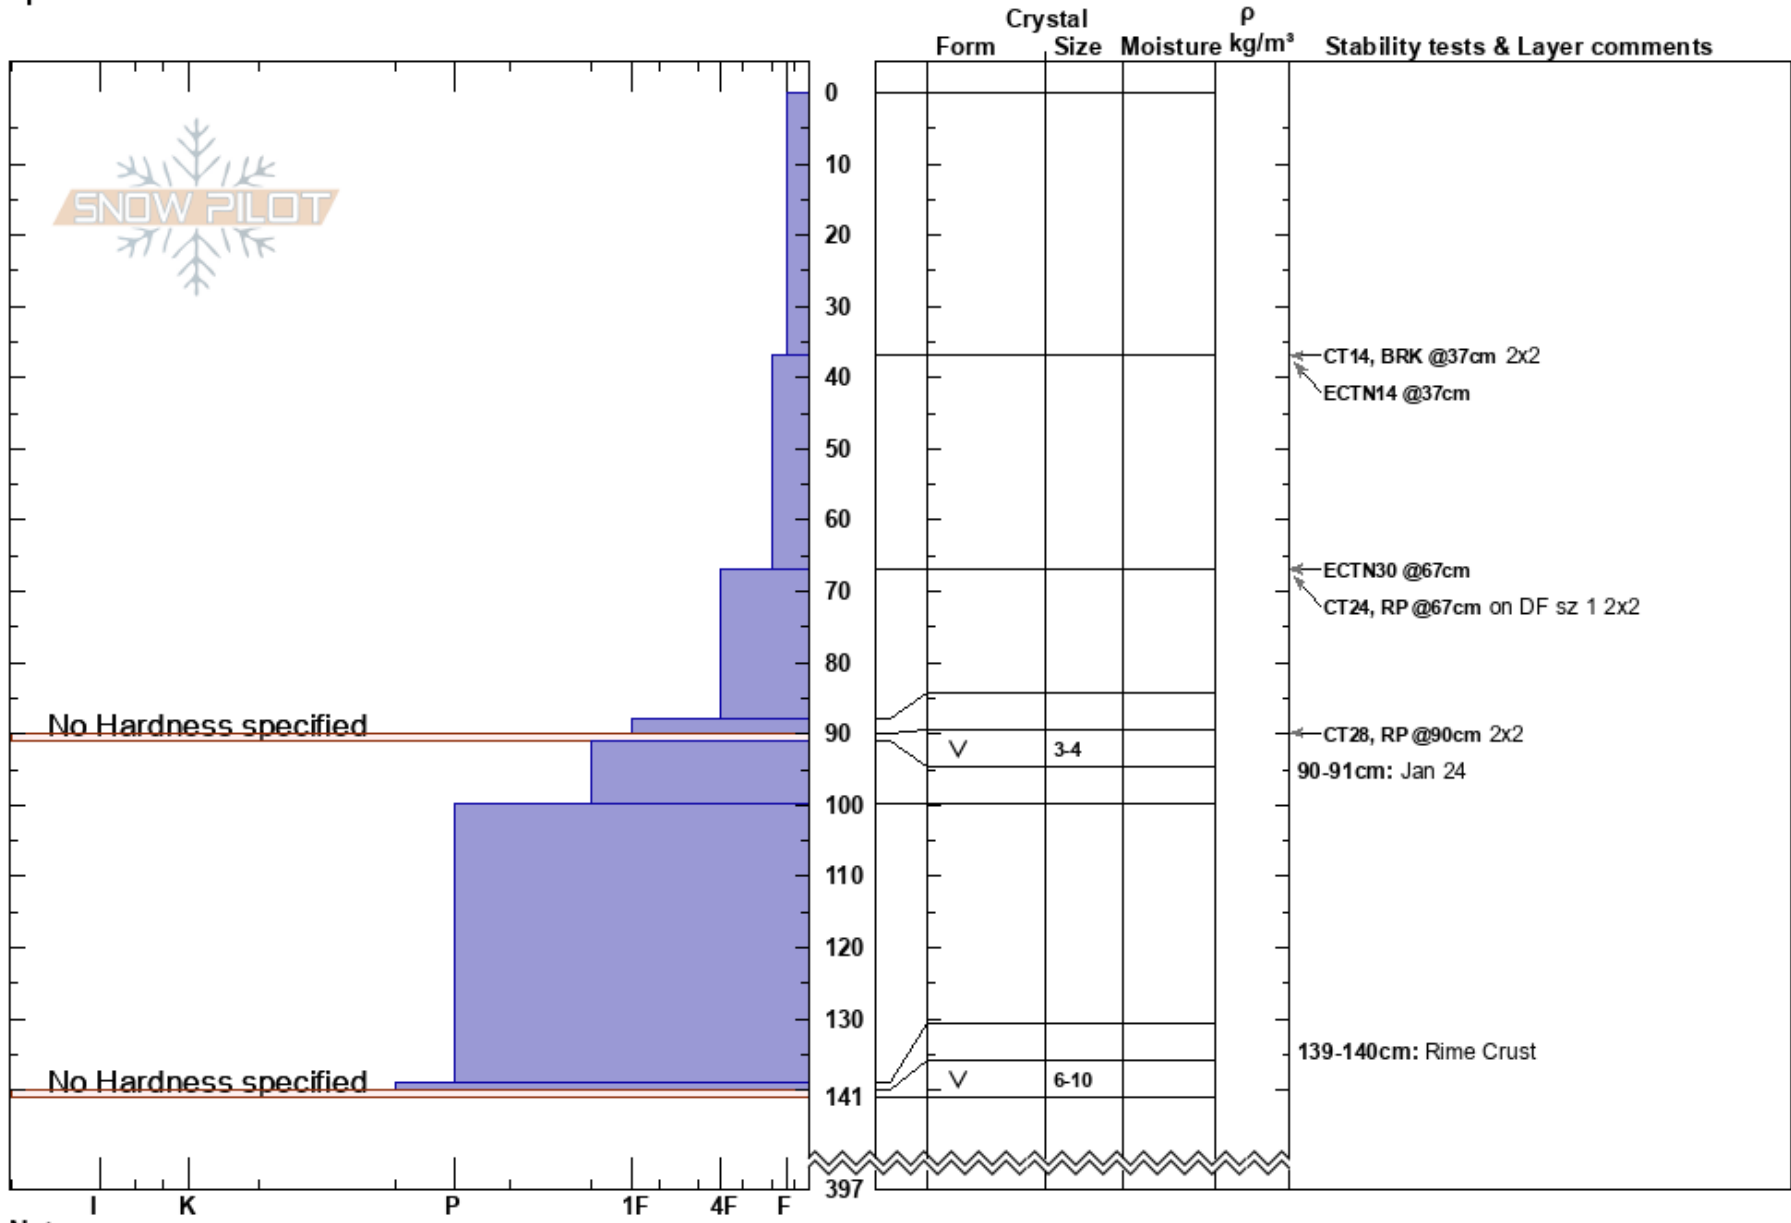

Full Moon
 Monashee Powder
 BC
 Elevation: 1900 m
 Aspect: N
 Specifics:

05/02/2021 - 12:55
 Co-ord:
 Slope Angle: 26°
 Wind Loading:

Stability:
 Air Temperature:
 Sky Cover: OVC
 Precipitation: NO
 Wind: W Moderate

HS:397
 PF:80
 90-91cm: Jan 24
 90-91cm: Problematic layer
 139-140cm: Rime Crust

Notes: