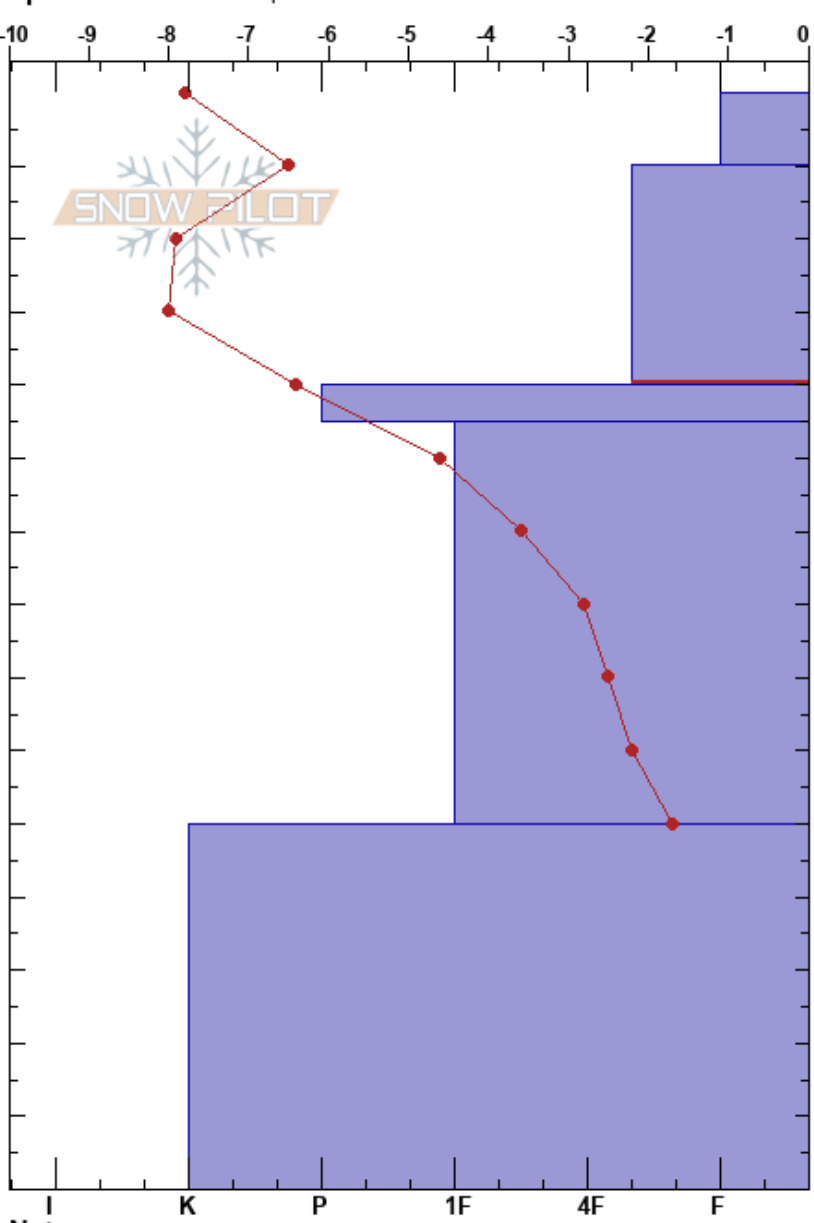

Fjellsåtra langfjella
 Sunnmørealps
 Norway
Elevation: 746 m
Aspect: SW
Specifics: We skied slope

Carl Wernhoff
 05/02/2021 - 13:30
Co-ord: 32V 382799E 6913521N
Slope Angle: 34°
Wind Loading: yes

Stability: Good **HS:**150 **Layer Notes:**
Air Temperature: -6.5°C **PF:**38 10-40cm:Problematic layer
Sky Cover: CLR
Precipitation: NO
Wind: NW Light Breeze

Form	Crystal Size	Moisture	ρ kg/m ³	Stability tests & Layer comments
∇	0.5			
● (/)	0.5			
● (□)	0.3-0.5 (0.3)			
●	0.1-0.3			← CT12, RP @35cm ← CT11, BRK @35cm ← ECTN13 @35cm No prop.
●	0.3-0.5			
○				