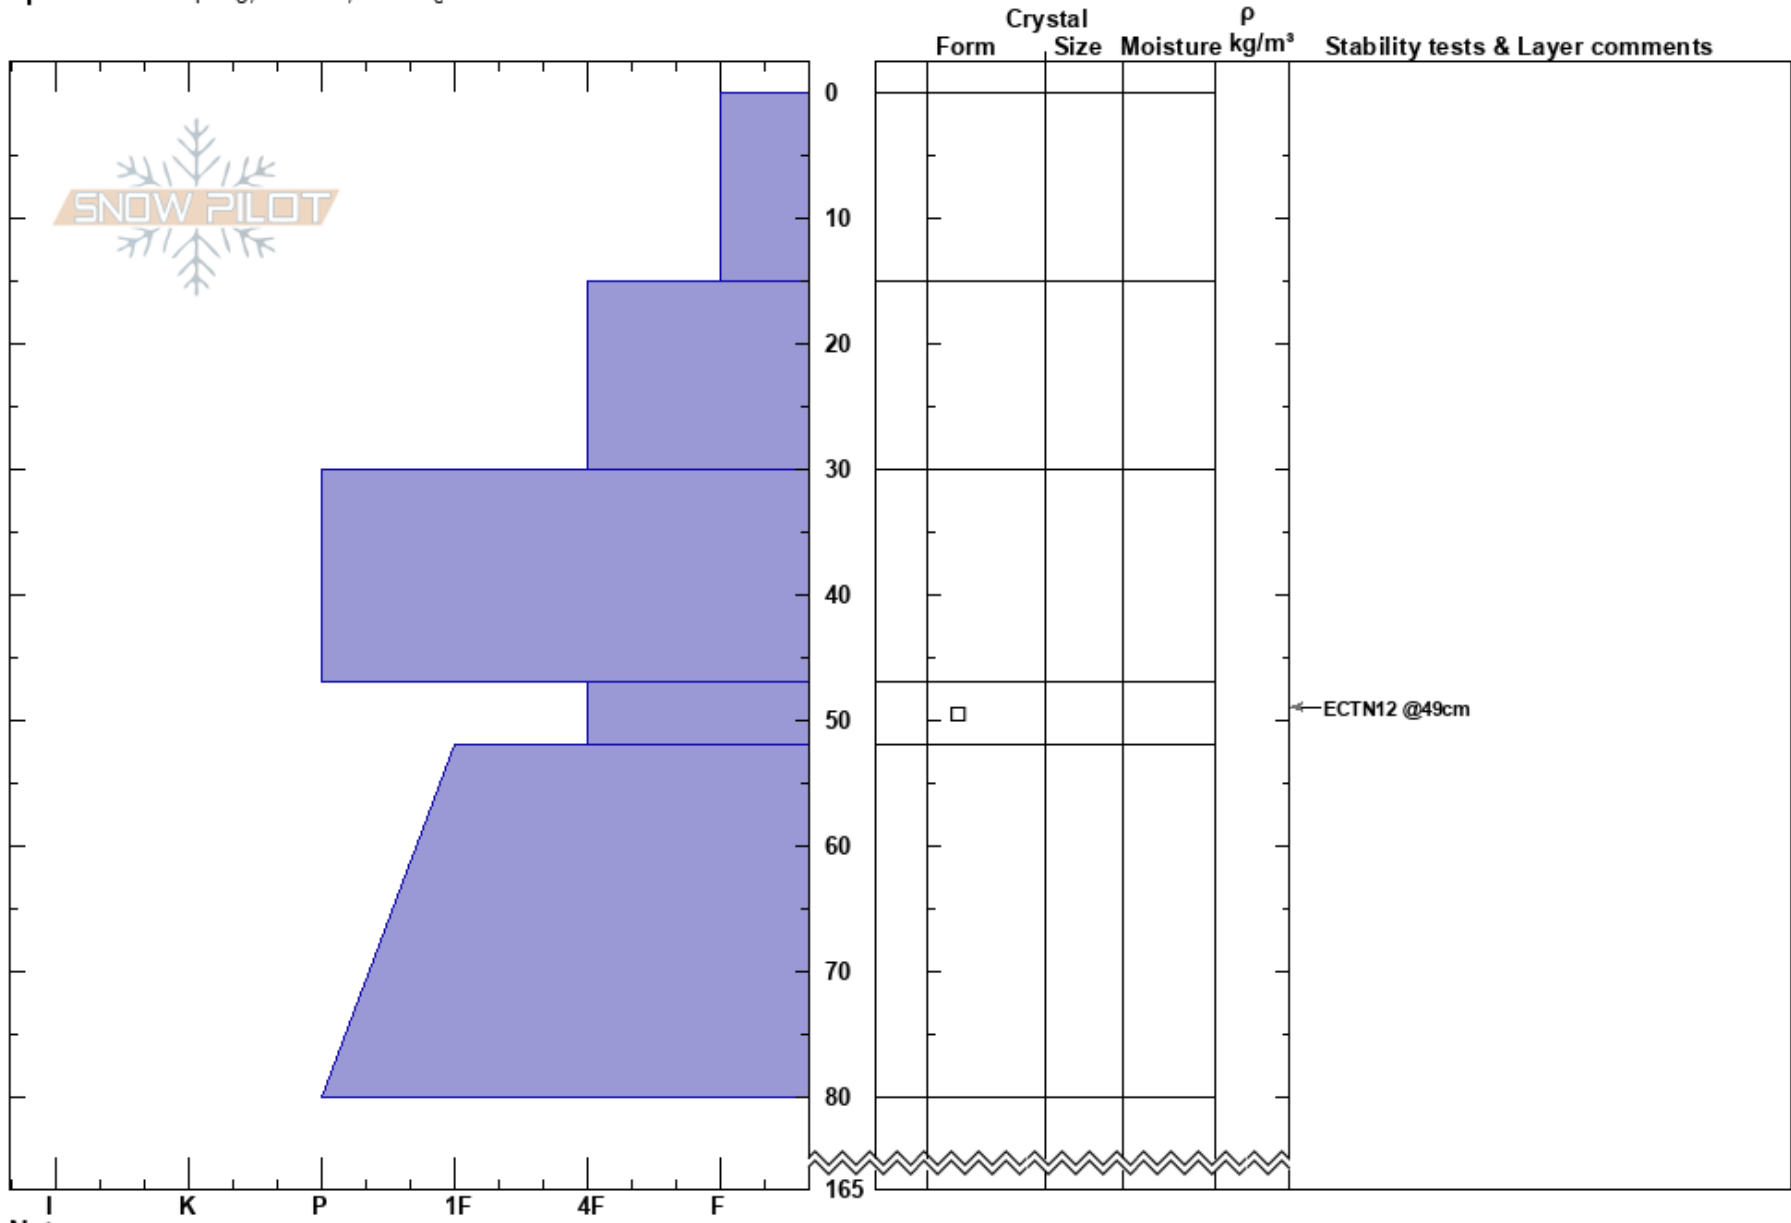

Nakeri N
 Abisko Nuolja
 Sweden
Elevation: 700 m
Aspect: N
Specifics: Collapsing, localized; Cracking
Co-ord: 68.18840N, 19.74541E
Slope Angle: 25°
Wind Loading: no

Stability:
Air Temperature:
Sky Cover: OVC
Precipitation: S1
Wind: Calm
HS: 165
PF: 50
Layer Notes: