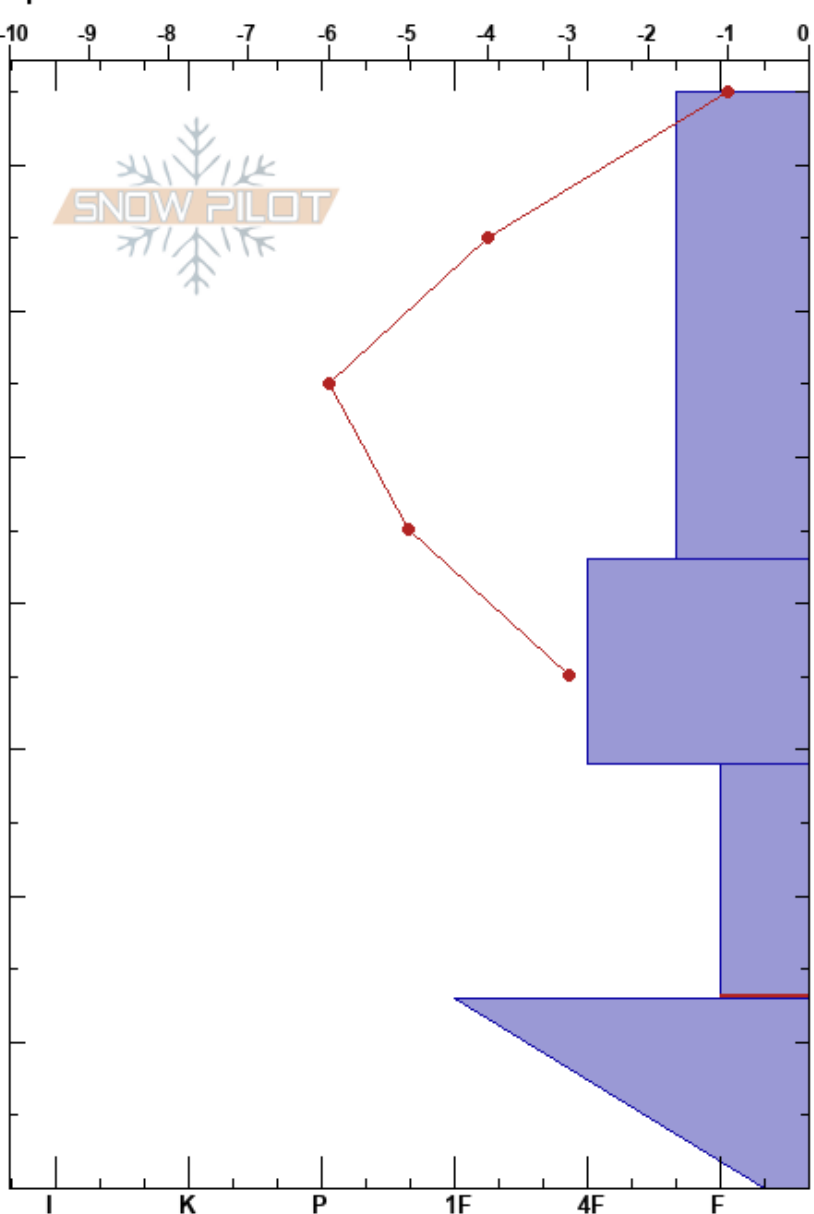

Ravens Ridge NTL N
Sangre de Cristo Range
NM

Hugh Driscoll
02/02/2021 - 1:55pm
Co-ord: 35.79769N, -105.78265W
Slope Angle: 25°
Wind Loading: previous

Stability:
Air Temperature: -1°C
Sky Cover: SCT
Precipitation: NO
Wind: Light Breeze

HS:75
PF:50
PS:20
29-13cm:Problematic layer

Elevation: 11888 ft
Aspect: N
Specifics:

Form	Crystal		ρ kg/m ³	Stability tests & Layer comments
	Size	Moisture		
• (/)	0.5-1 (0.5)			
•	0.5-1			
□	2-3			
□	3-4			ECTP13 @13cm STM @13cm PST30/100 (End) @13cm