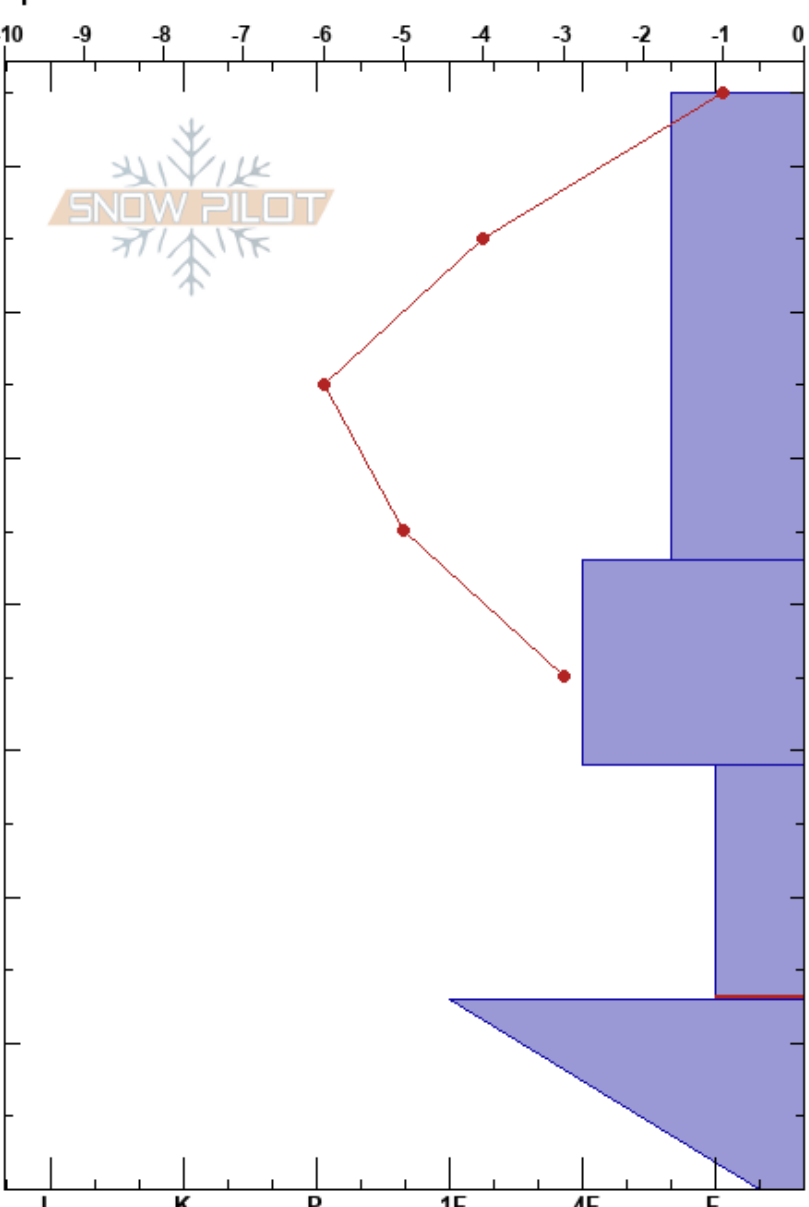

Ravens Ridge NTL N
 Sangre de Cristo Range
 NM
 Elevation: 11888 ft
 Aspect: N
 Specifics:

Hugh Driscoll
 02/02/2021 - 1:55pm
 Co-ord: 35.79769N, -105.78265W
 Slope Angle: 25°
 Wind Loading: previous

Stability:
 Air Temperature: -1°C
 Sky Cover: SCT
 Precipitation: NO
 Wind: Light Breeze
 HS:75
 PF:50
 PS:20
 29-13cm:Problematic layer

Form	Crystal		ρ kg/m ³	Stability tests & Layer comments
	Size	Moisture		
• (/)	0.5-1 (0.5)			
•	0.5-1			
□	2-3			
□	3-4			← ECTP13 @13cm ← STM @13cm ← PST30/100 (End) @13cm

Notes: