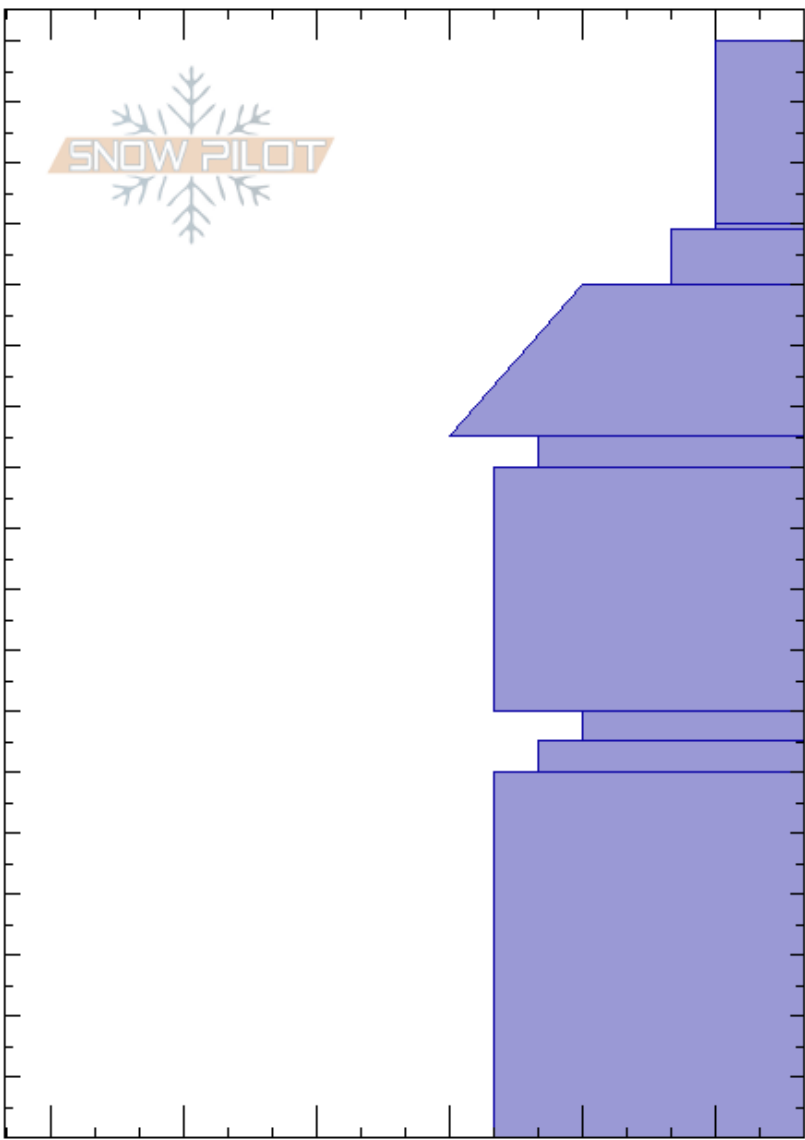

E Republic Ridge
 Absaroka Range
 MT
Elevation: 9481 ft
Aspect: 100°
Specifics: We skied slope

Alex Marienthal
 02/04/2021 - 3:30pm
Co-ord: 45.00638N, -109.94410W
Slope Angle: 24°
Wind Loading: previous

Stability: Fair
Air Temperature:
Sky Cover: OVC
Precipitation: S-1
Wind: Light Breeze

HS: 180
PF: 40 70-65cm: Problematic layer
PS: 25

Depth (cm)	Crystal		ρ kg/m ³	Stability tests & Layer comments
	Form	Size		
180 - 150	+			
150 - 140	V	3-5		
140 - 115	/			
115 - 110	⊖			
110 - 70	□	1-2		← 2x ECTN26 @115cm partial prgtion
70 - 60	⊖	1-2		
60 - 50	□	2		
50 - 30	⊖	2-3		
30 - 0	^	2-4		