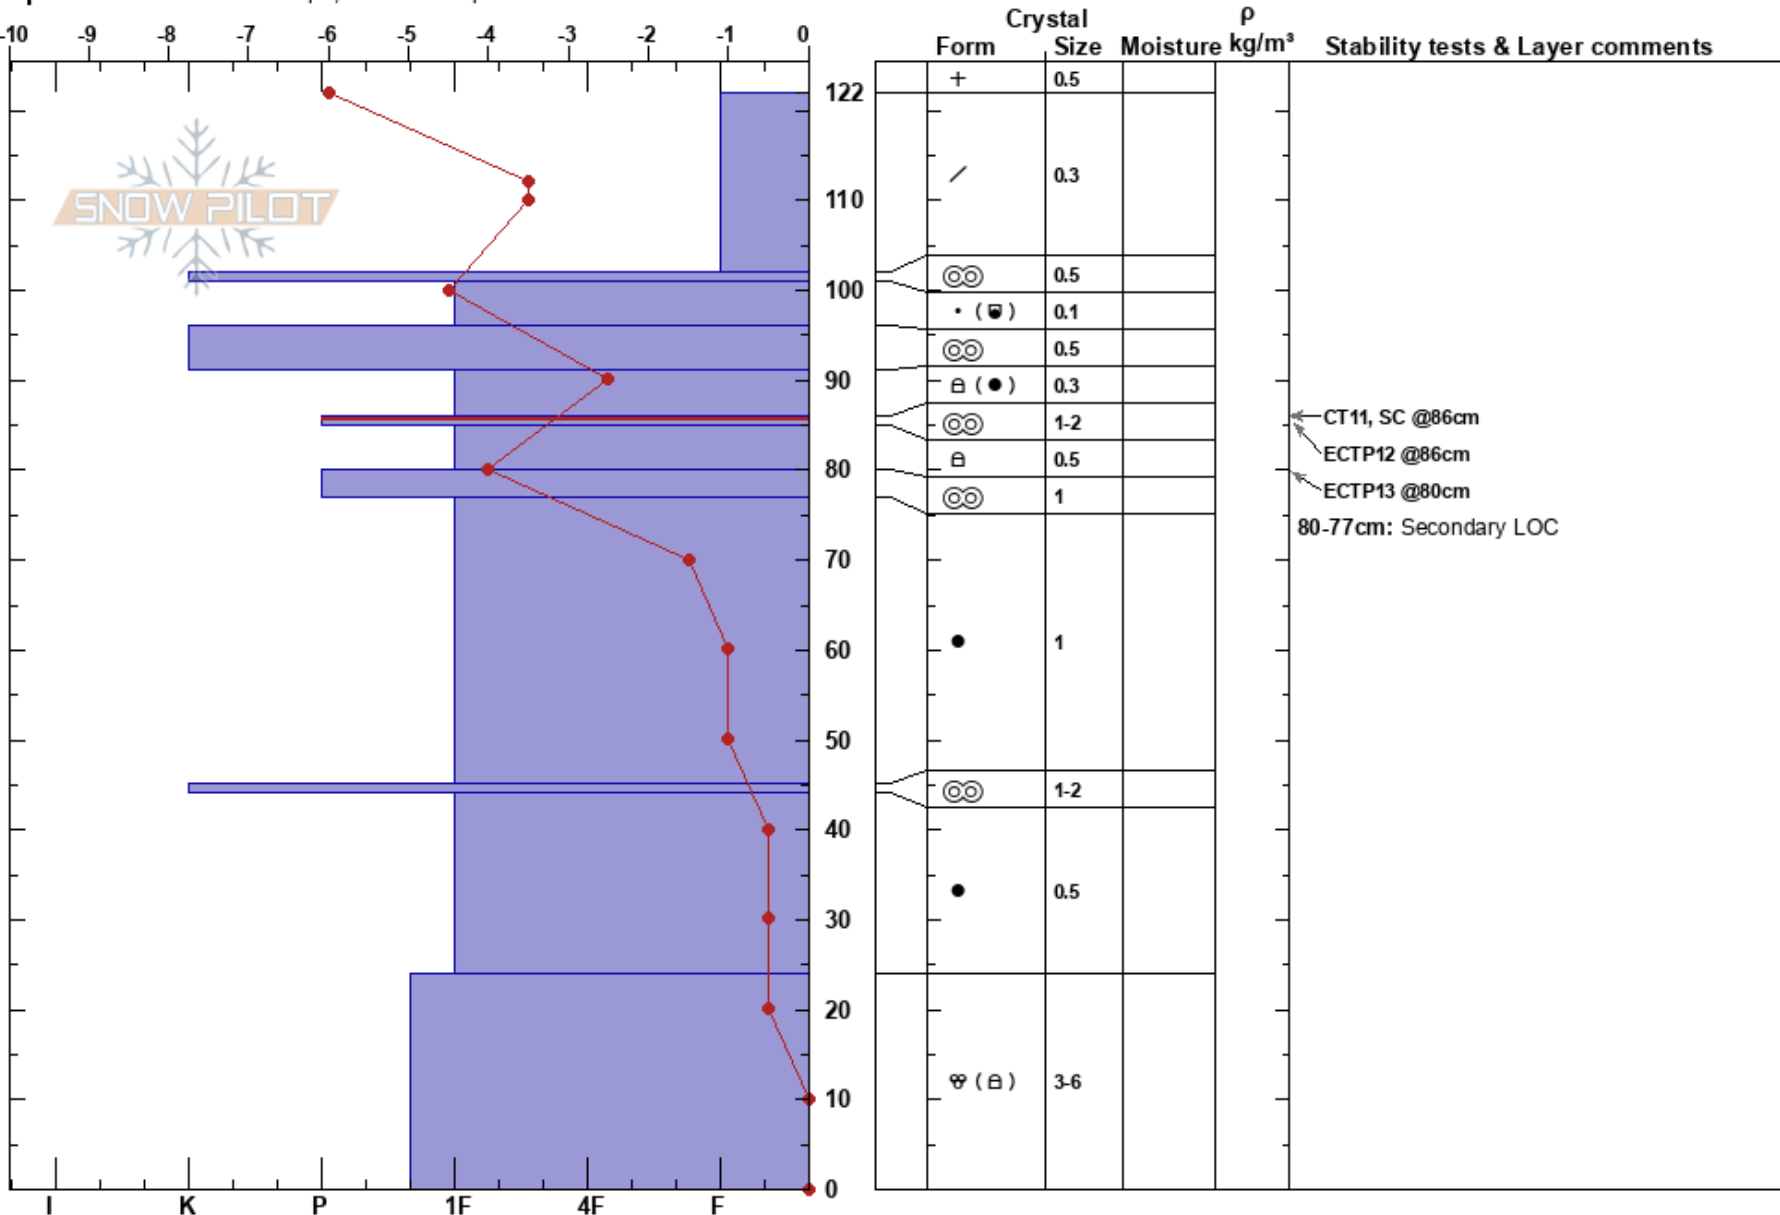

Taylor South Ridge
 Teton Range
 WY
 Elevation: 8060 ft
 Aspect: S

Brian Johnson
 02/04/2021 - 2:30pm
 Co-ord: 43.51695N, -110.98922W
 Slope Angle: 26°
 Wind Loading: no

Stability:
 Air Temperature: -7.5°C
 Sky Cover: OVC
 Precipitation: S-1
 Wind: SW Calm

HS:122
 PF:55
 PS:20
 86-85cm: Rding facets above this
 86-85cm: Problematic layer
 80-77cm: Secondary LOC

Specifics: Ski tracks on slope; We skied slope

Notes: Other observers: Michael Gardner