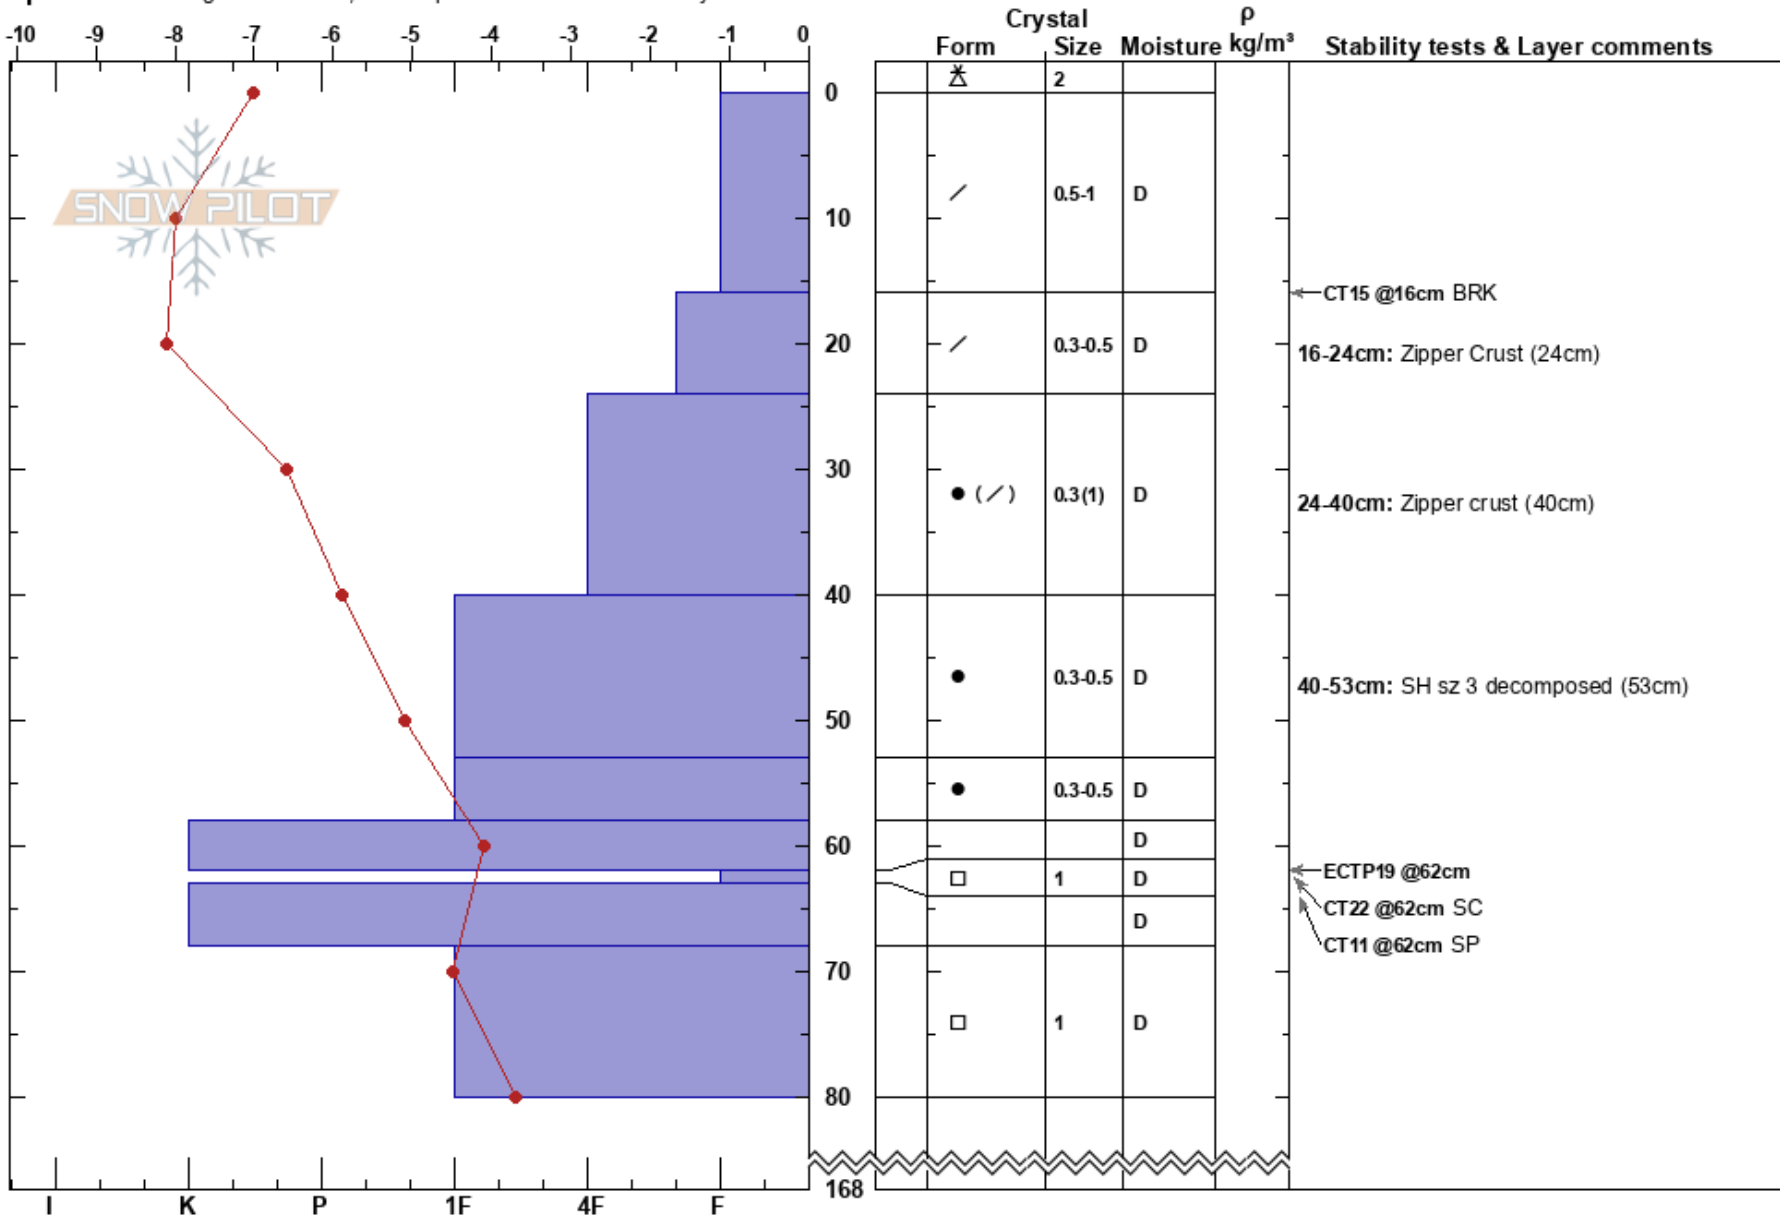

Grey Mtn  
 Monashee  
 BC  
**Elevation:** 1861 m  
**Aspect:** NE  
**Specifics:** Pit dug in a Ski Area; Pit is representative of backcountry  
 Big Red Cats  
 04/02/2021 - 10:45  
**Co-ord:** 49.10820N, -117.86802W  
**Slope Angle:** 0°  
**Wind Loading:**

**Stability:**  
**Air Temperature:** -7°C  
**Sky Cover:** OVC  
**Precipitation:** NO  
**Wind:** Calm

**HS:** 168  
**PF:** 45  
**Layer Notes:**  
 16-24cm: Zipper Crust (24cm)  
 24-40cm: Zipper crust (40cm)  
 40-53cm: SH sz 3 decomposed (53cm)  
 62-63cm: Problematic layer