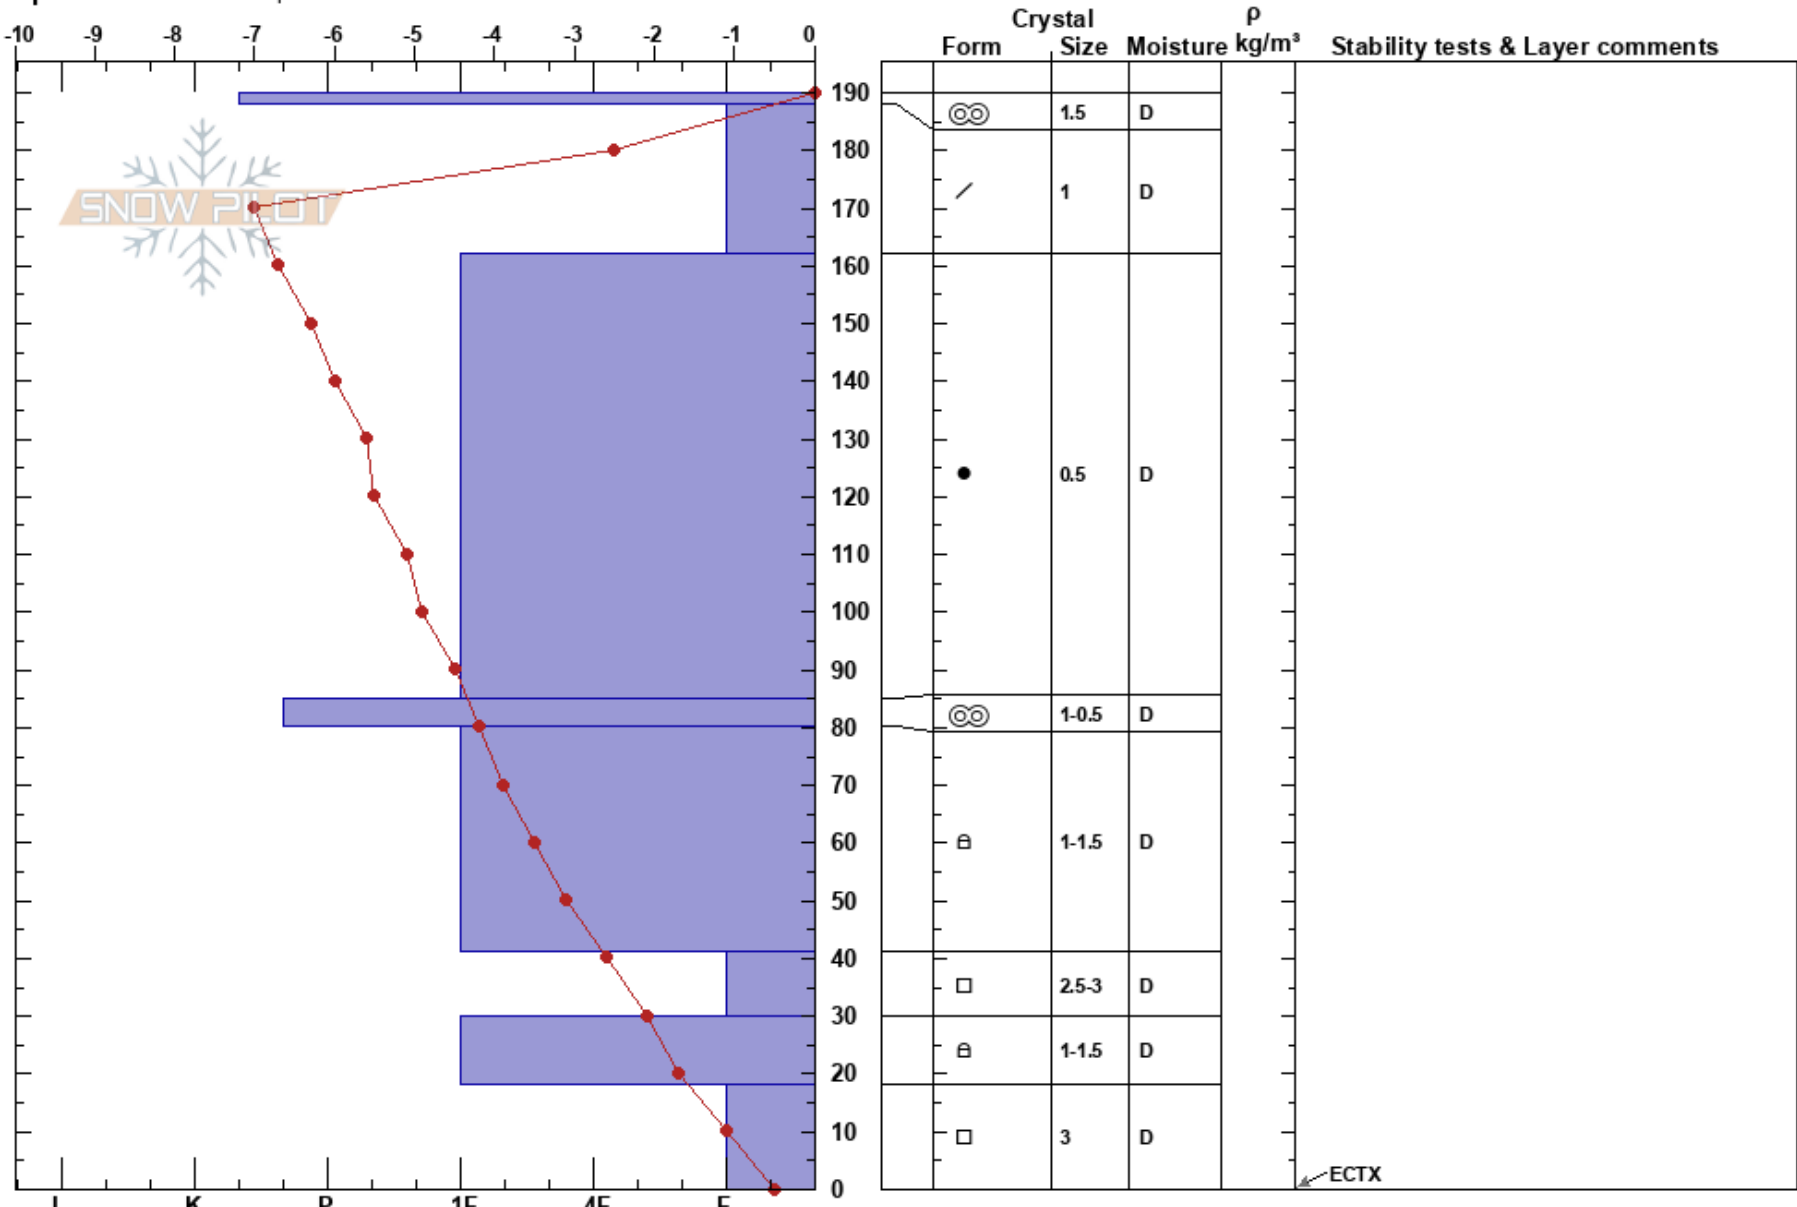

Hemlock Ridge, SW face
 Eastern Sierra Nevada
 CA
 Elevation: 9948 ft
 Aspect: SW
 Specifics: We skied slope

Brooke Maushund
 02/04/2021 - 1:48pm
 Co-ord: 37.63279N, -119.05488W
 Slope Angle: 17°
 Wind Loading: previous

Stability: **HS:190**
 Air Temperature: 2°C
 Sky Cover: CLR
 Precipitation: NO
 Wind: Calm
 PF:30 41-30cm:Problematic layer

Notes: Evidence of recent wind loading, most likely from yesterday's wind event, visible on slope & adjacent slopes.