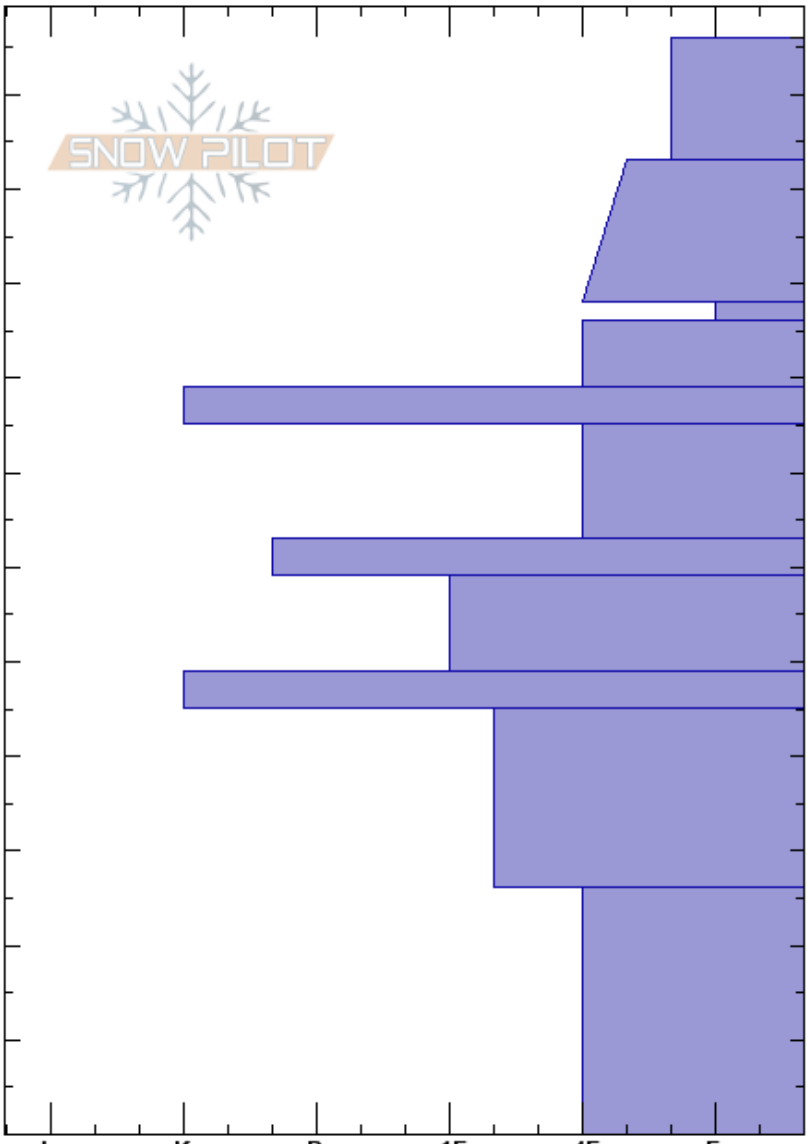

Beehive S. of Tylers
 Madison Range-N
 MT
 Elevation: 9028 ft
 Aspect: 235°
 Specifics:

Dave Zinn
 02/04/2021 - 11:20am
 Co-ord: 45.32156N, -111.38154W
 Slope Angle: 24°
 Wind Loading: previous

Stability: Good HS:116 Layer Notes:
 Air Temperature: -11°C PF:100 88-86cm:Problematic layer
 Sky Cover: BKN
 Precipitation: S-1
 Wind: NW Moderate

Height (m)	Crystal		ρ kg/m ³	Stability tests & Layer comments
	Form	Size		
116				
110	+			
100	/			
90	⊠ (V)	1(4)		← ECTP6 @88cm
80	□	1		
80	⊙⊙			
70	□	1		
60	⊙⊙			
60	□	1		
50	⊙⊙			
40	□	2		
20	^	2-4		