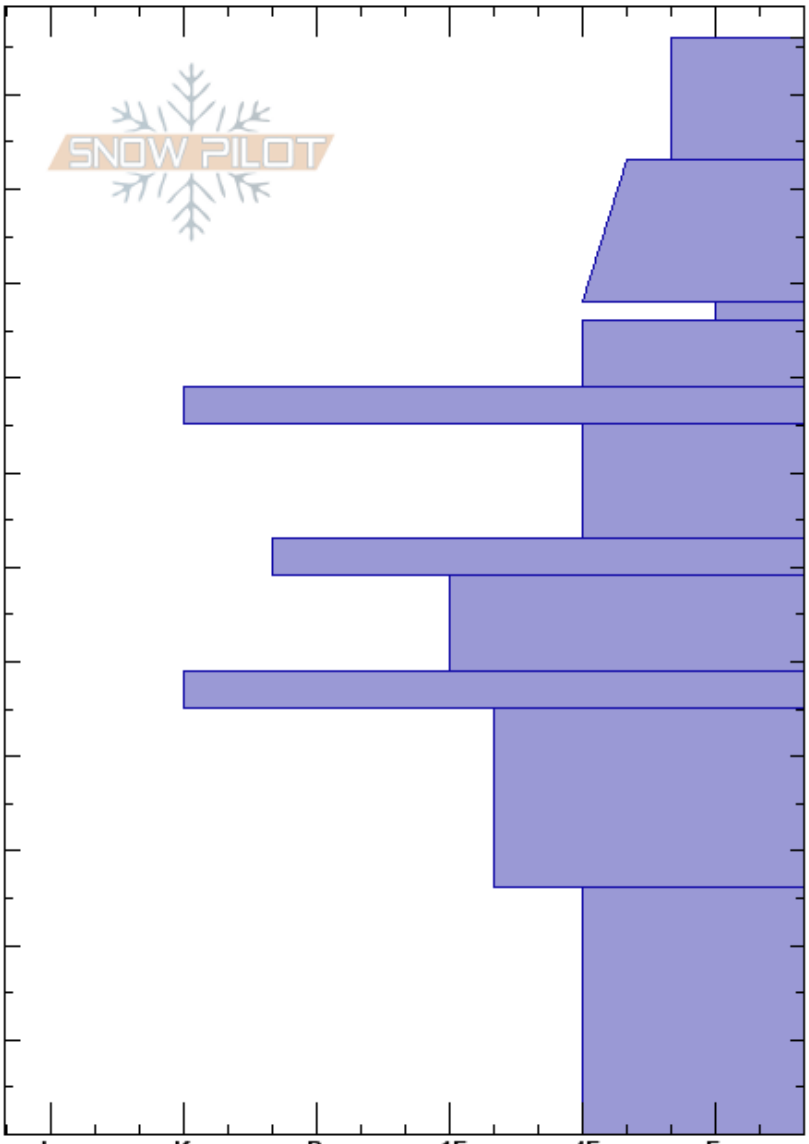

Beehive S. of Tylers  
 Madison Range-N  
 MT  
 Elevation: 9028 ft  
 Aspect: 235°  
 Specifics:

Dave Zinn  
 02/04/2021 - 11:20am  
 Co-ord: 45.32156N, -111.38154W  
 Slope Angle: 24°  
 Wind Loading: previous

Stability: Good HS:116 Layer Notes:  
 Air Temperature: -11°C PF:100 88-86cm:Problematic layer  
 Sky Cover: BKN  
 Precipitation: S-1  
 Wind: NW Moderate

Height (m)	Crystal		Moisture	$\rho$ kg/m <sup>3</sup>	Stability tests & Layer comments
	Form	Size			
116					
110	+				
100	/				
90	⊠ (V)	1(4)			← ECTP6 @88cm
80	□	1			
70	⊙⊙				
60	□	1			
50	⊙⊙				
40	□	2			
20	^	2-4			