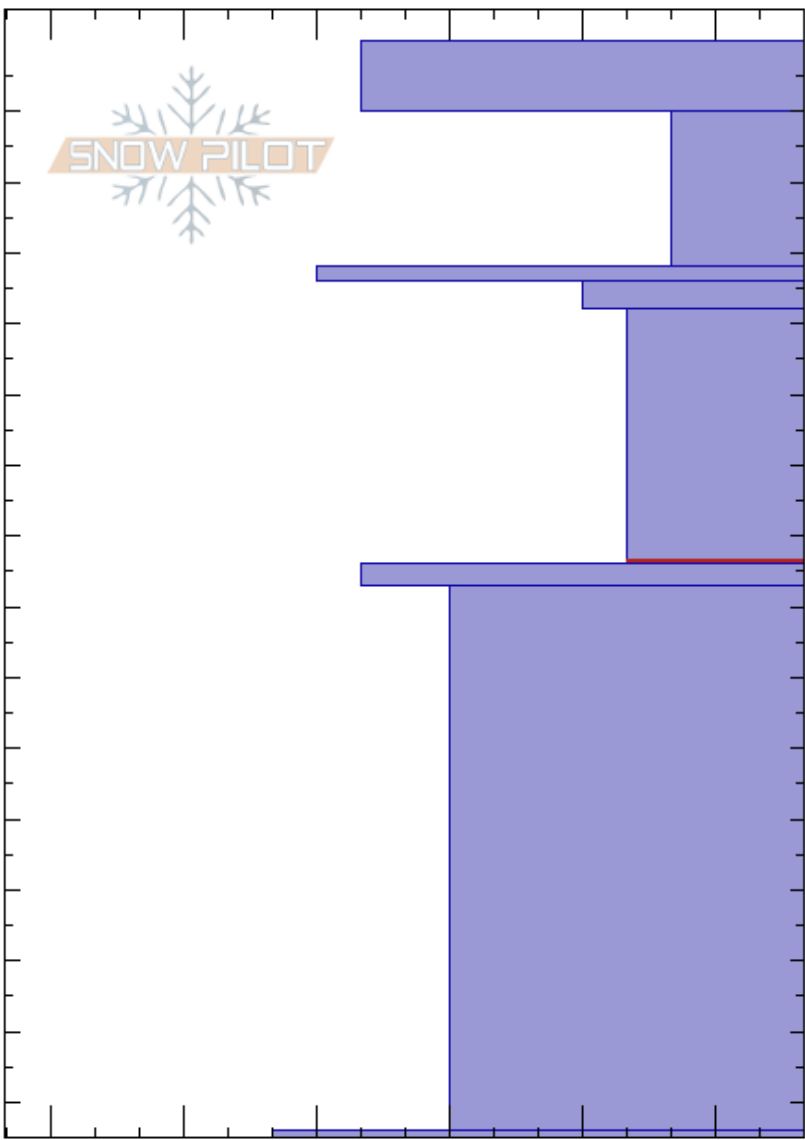

Matterhorn
 Donner Pass Area
 CA
 Elevation: 3352 m
 Aspect:
 Specifics: Recent avalanche activity on similar slopes

Erin Laine
 04/25/2017 - 1:15pm
 Co-ord: 38.12713N, -119.41315W
 Slope Angle: 34°
 Wind Loading: previous

Stability: Fair
 Air Temperature: 4.1°C
 Sky Cover: SCT
 Precipitation: NO
 Wind: SW Moderate

Layer Notes:
 0-10cm: CT6 @ 6cm
 38-74cm: Problematic layer

Depth (cm)	Crystal		Moisture	ρ kg/m ³	Stability tests & Layer comments
	Form	Size			
0-10	°°	4			← CT6 @ 6cm 0-10cm: CT6 @ 6cm
10-20	.		W		
20-30	.		W		
30-38	⊙⊙		D-M		
38-74	.		D		
74-80	⊙⊙		D		
80-150	.		D		
150-155	■				