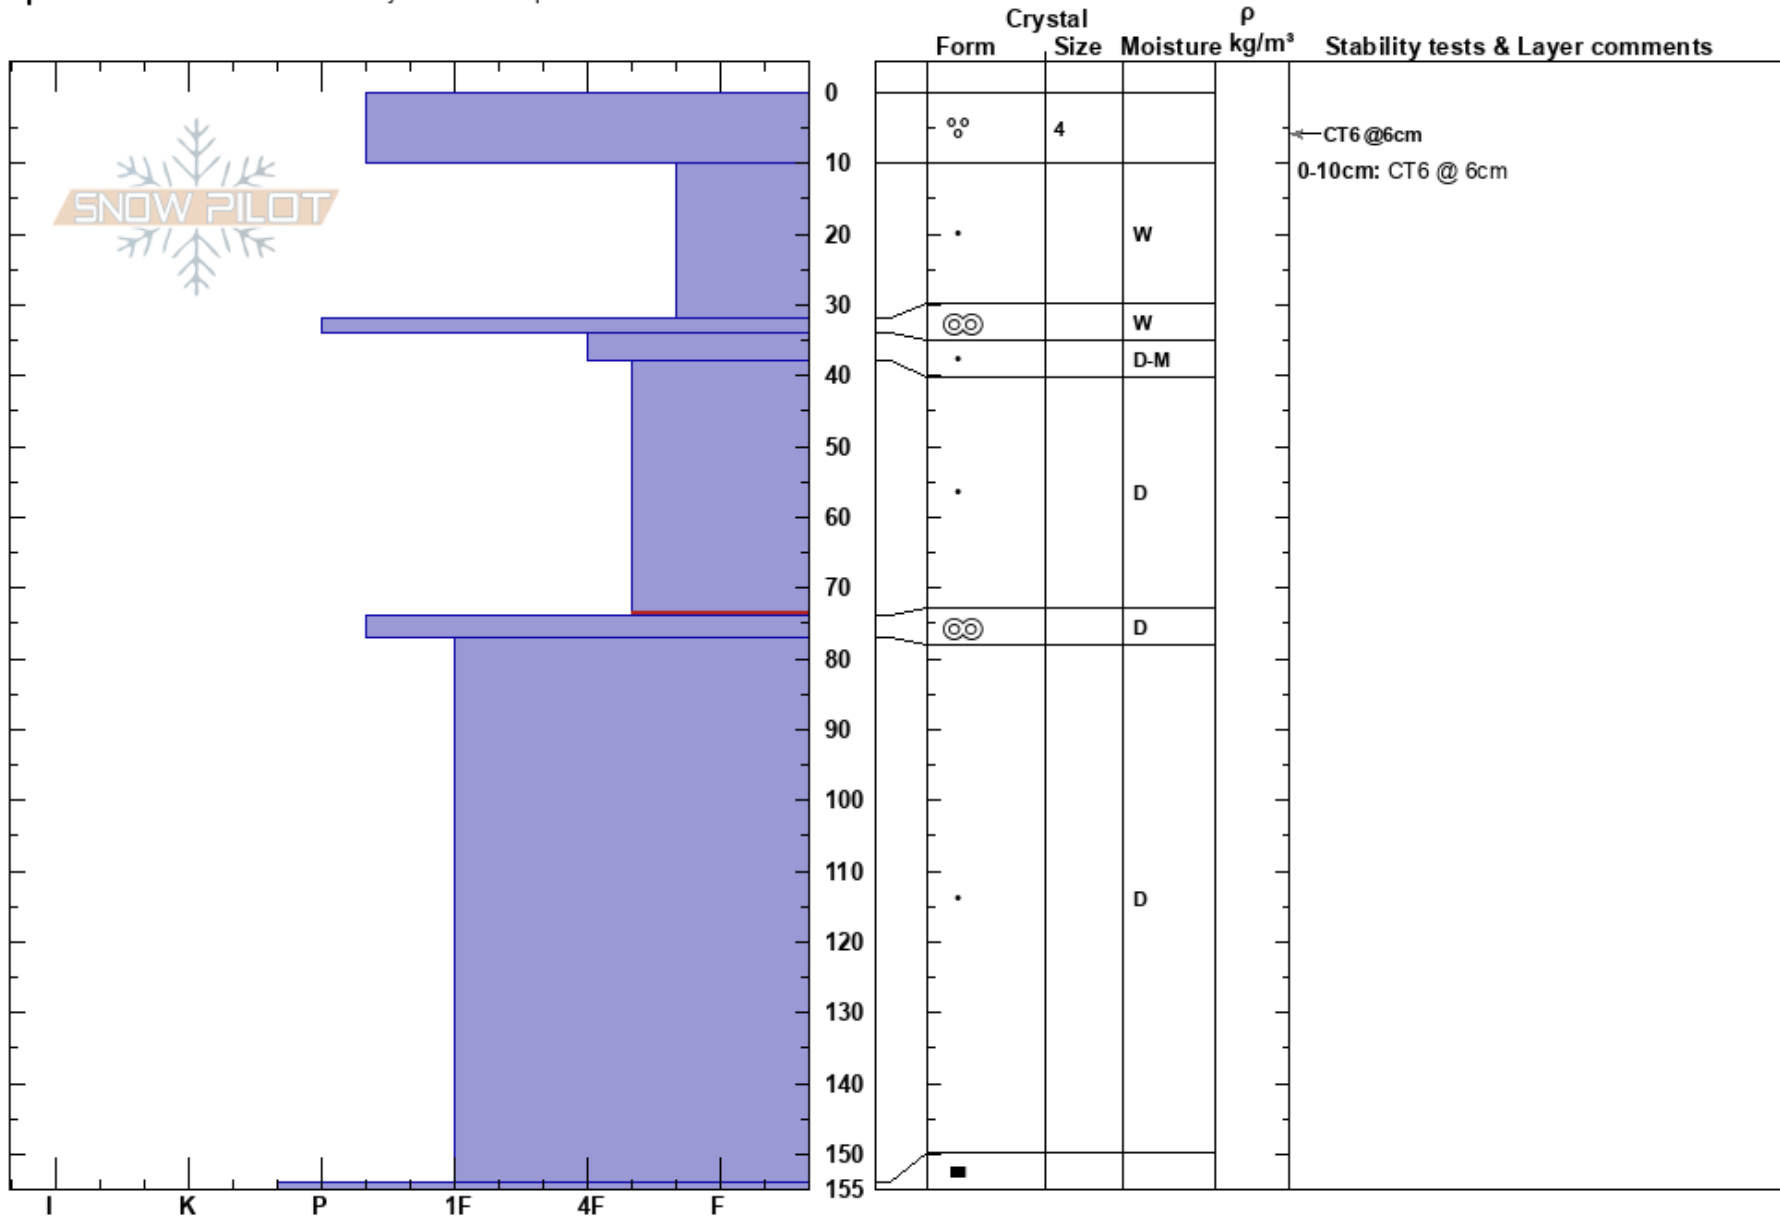

Matterhorn
 Donner Pass Area
 CA
 Elevation: 3352 m
 Aspect:
 Specifics: Recent avalanche activity on similar slopes

Erin Laine
 04/25/2017 - 1:15pm
 Co-ord: 38.12713N, -119.41315W
 Slope Angle: 34°
 Wind Loading: previous

Stability: Fair
 Air Temperature: 4.1°C
 Sky Cover: SCT
 Precipitation: NO
 Wind: SW Moderate

Layer Notes:
 0-10cm: CT6 @ 6cm
 38-74cm: Problematic layer

Notes: