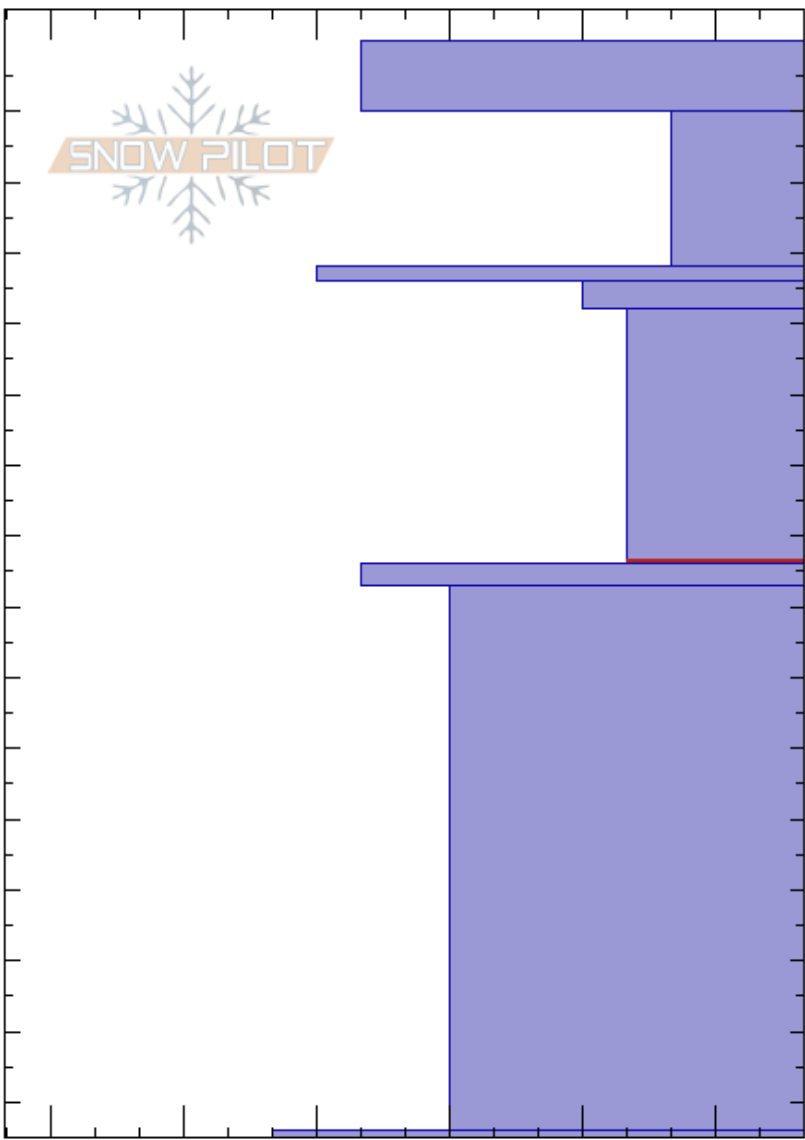

Matterhorn
 Donner Pass Area
 CA
 Elevation: 3352 m
 Aspect:
 Specifics: Recent avalanche activity on similar slopes

Erin Laine
 04/25/2017 - 1:15pm
 Co-ord: 38.12713N, -119.41315W
 Slope Angle: 34°
 Wind Loading: previous

Stability: Fair
 Air Temperature: 4.1°C
 Sky Cover: SCT
 Precipitation: NO
 Wind: SW Moderate

Layer Notes:
 0-10cm: CT6 @ 6cm
 38-74cm: Problematic layer

Depth (cm)	Crystal		Moisture	ρ kg/m ³	Stability tests & Layer comments
	Form	Size			
0-10	°°	4			← CT6 @ 6cm 0-10cm: CT6 @ 6cm
10-20	.		W		
20-30	.				
30-38	⊙⊙		W		
38-40	.		D-M		
40-74	.			D	
74-80	⊙⊙		D		
80-150	.			D	
150-155	■				