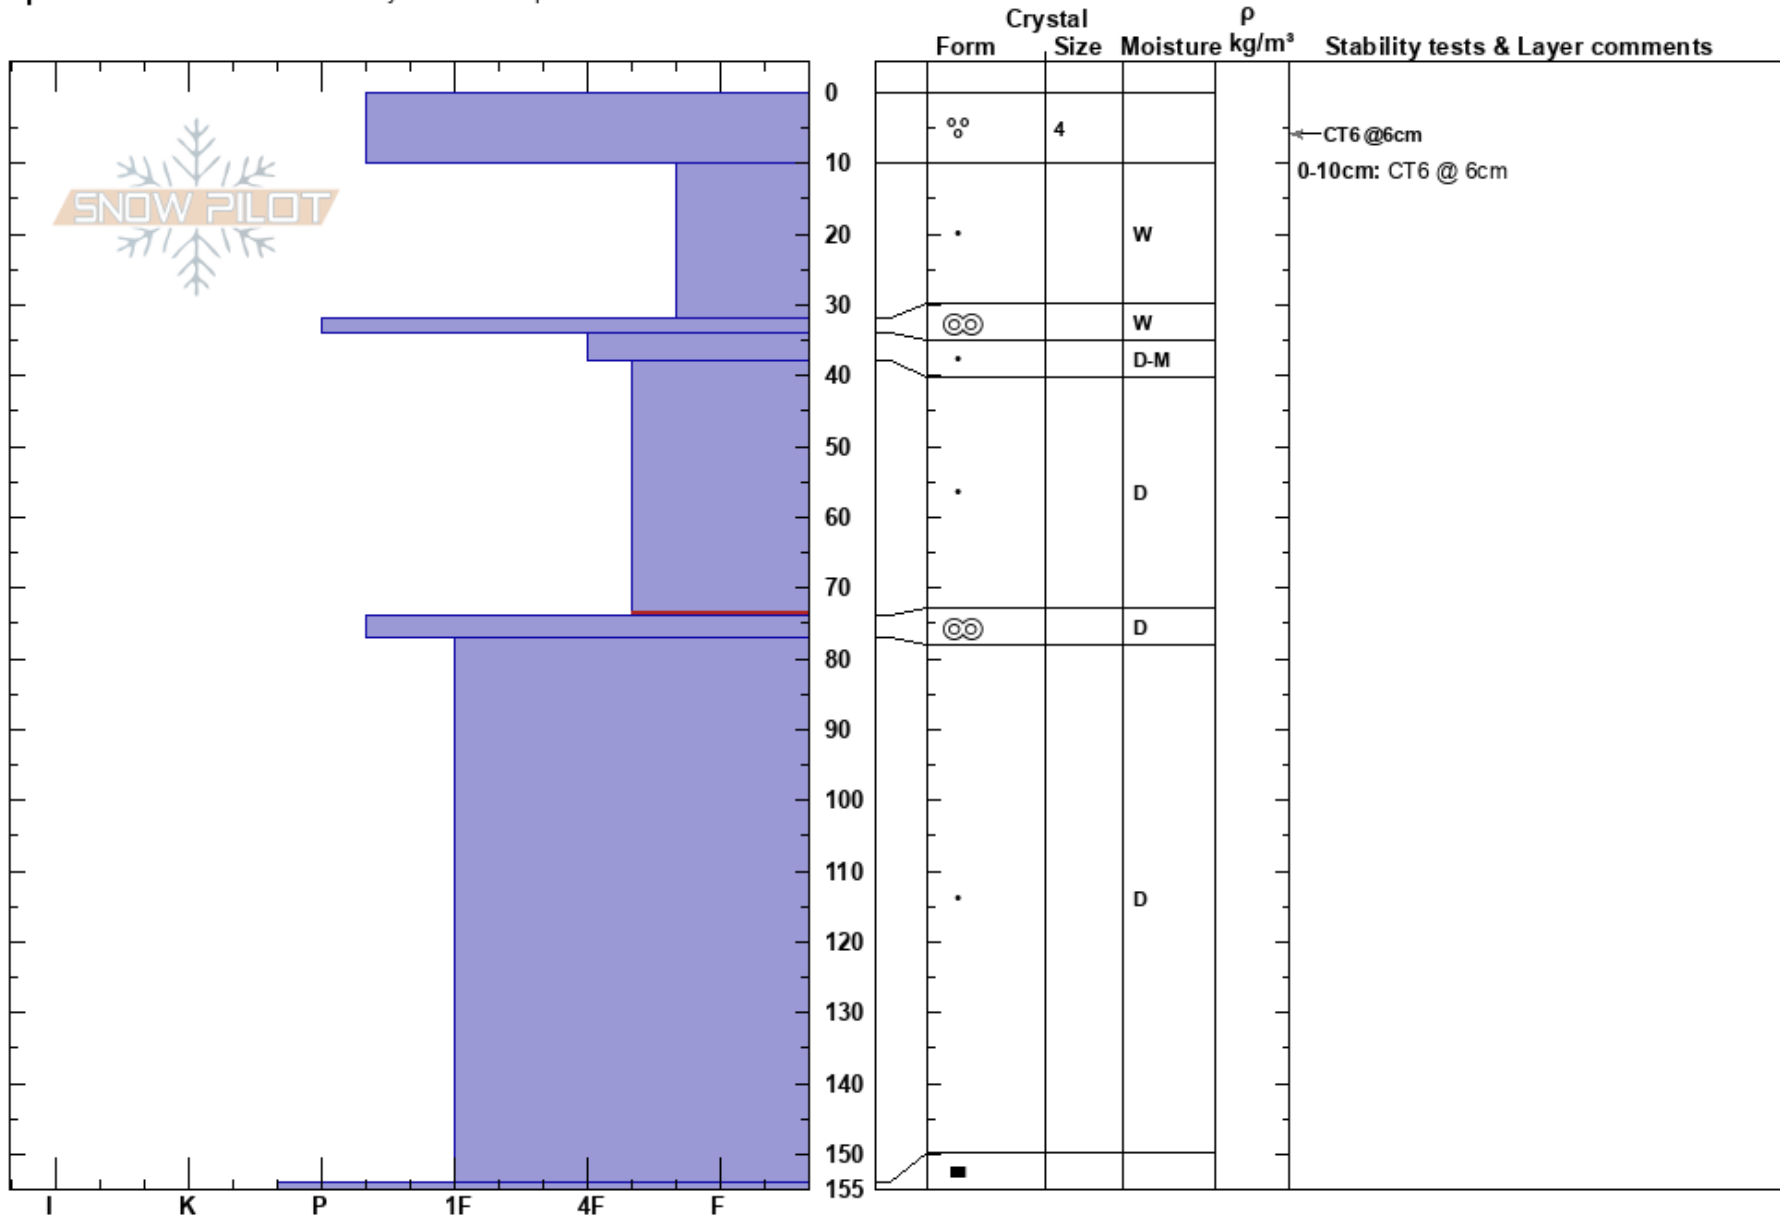

Matterhorn  
 Donner Pass Area  
 CA  
 Elevation: 3352 m  
 Aspect:  
 Specifics: Recent avalanche activity on similar slopes

Erin Laine  
 04/25/2017 - 1:15pm  
 Co-ord: 38.12713N, -119.41315W  
 Slope Angle: 34°  
 Wind Loading: previous

Stability: Fair  
 Air Temperature: 4.1°C  
 Sky Cover: SCT  
 Precipitation: NO  
 Wind: SW Moderate

Layer Notes:  
 0-10cm: CT6 @ 6cm  
 38-74cm: Problematic layer

Notes: