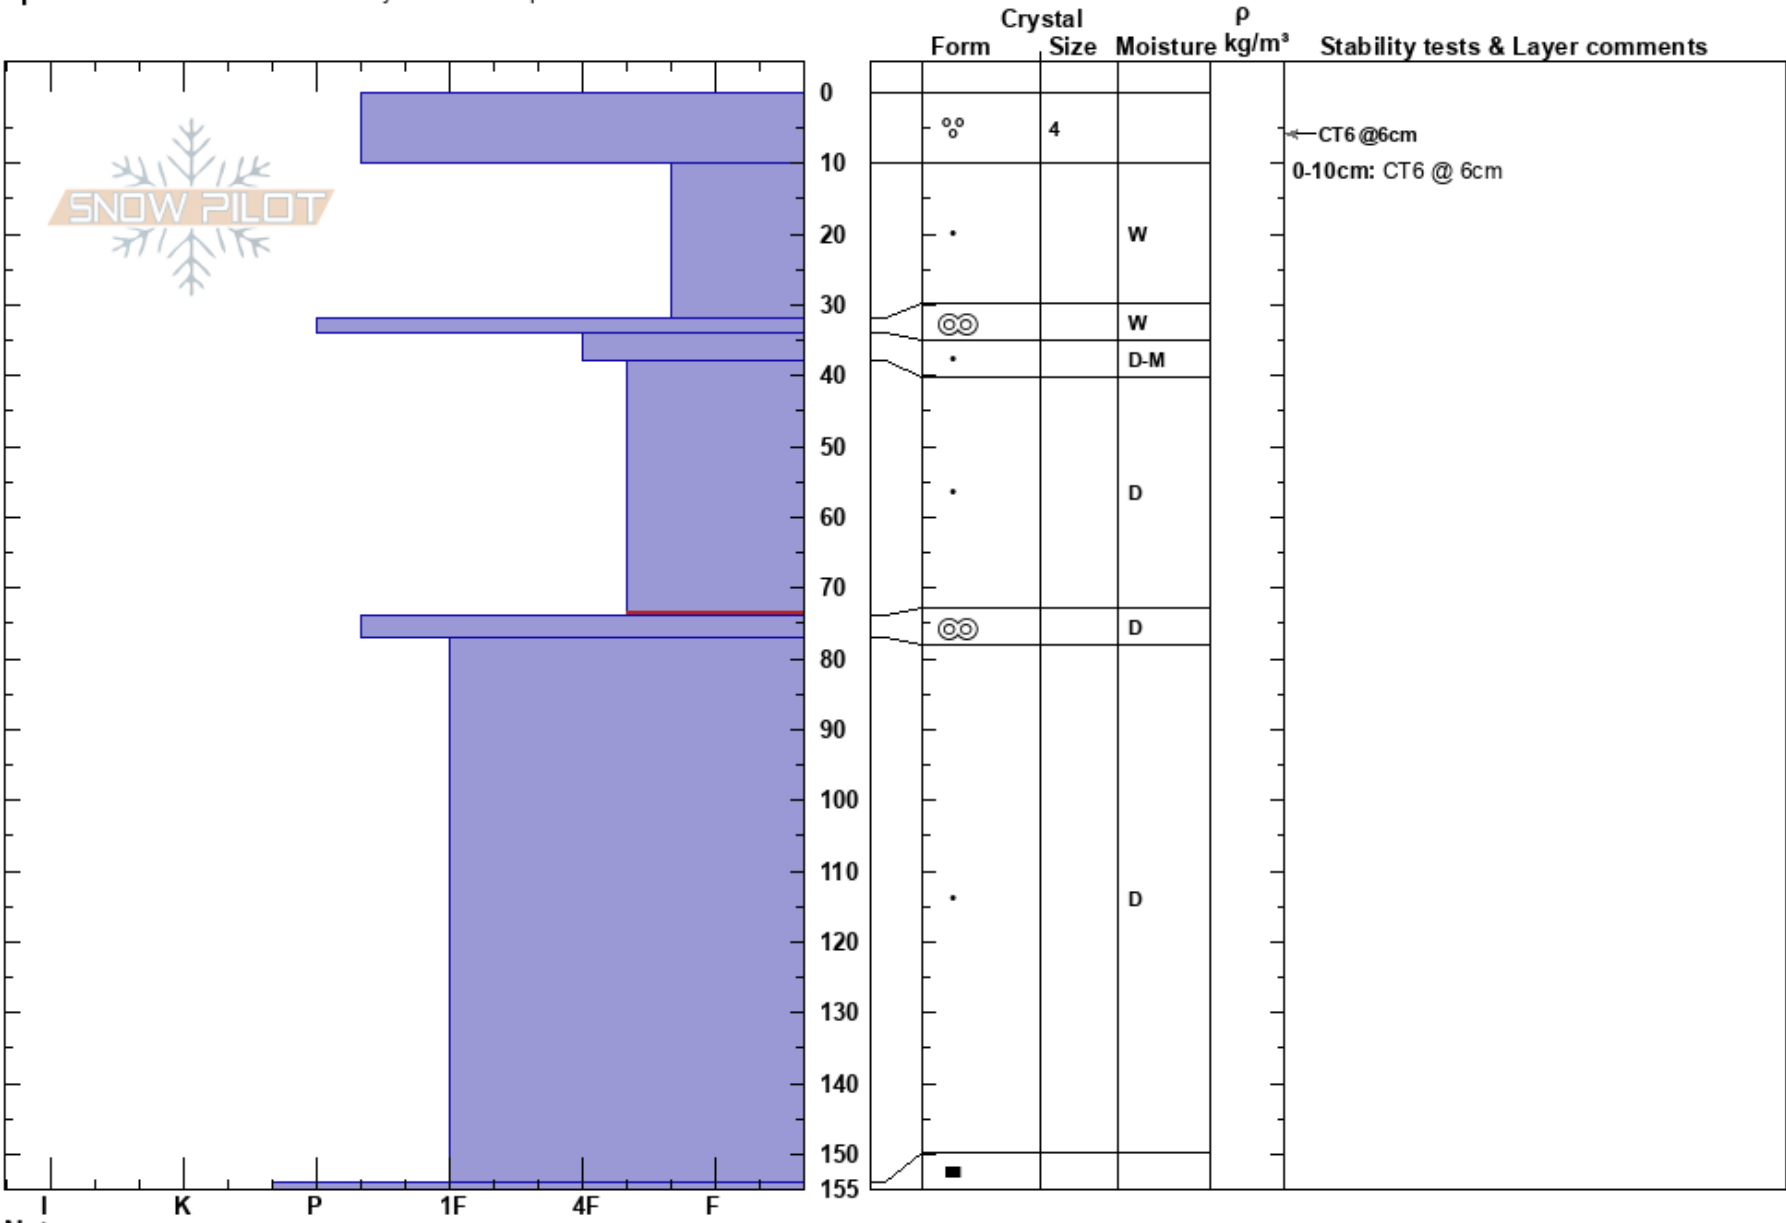

Matterhorn  
 Donner Pass Area  
 CA  
 Elevation: 3352 m  
 Aspect:  
 Specifics: Recent avalanche activity on similar slopes

Erin Laine  
 04/25/2017 - 1:15pm  
 Co-ord: 38.12713N, -119.41315W  
 Slope Angle: 34°  
 Wind Loading: previous

Stability: Fair  
 Air Temperature: 4.1°C  
 Sky Cover: SCT  
 Precipitation: NO  
 Wind: SW Moderate

Layer Notes:  
 0-10cm: CT6 @ 6cm  
 38-74cm: Problematic layer

Notes: