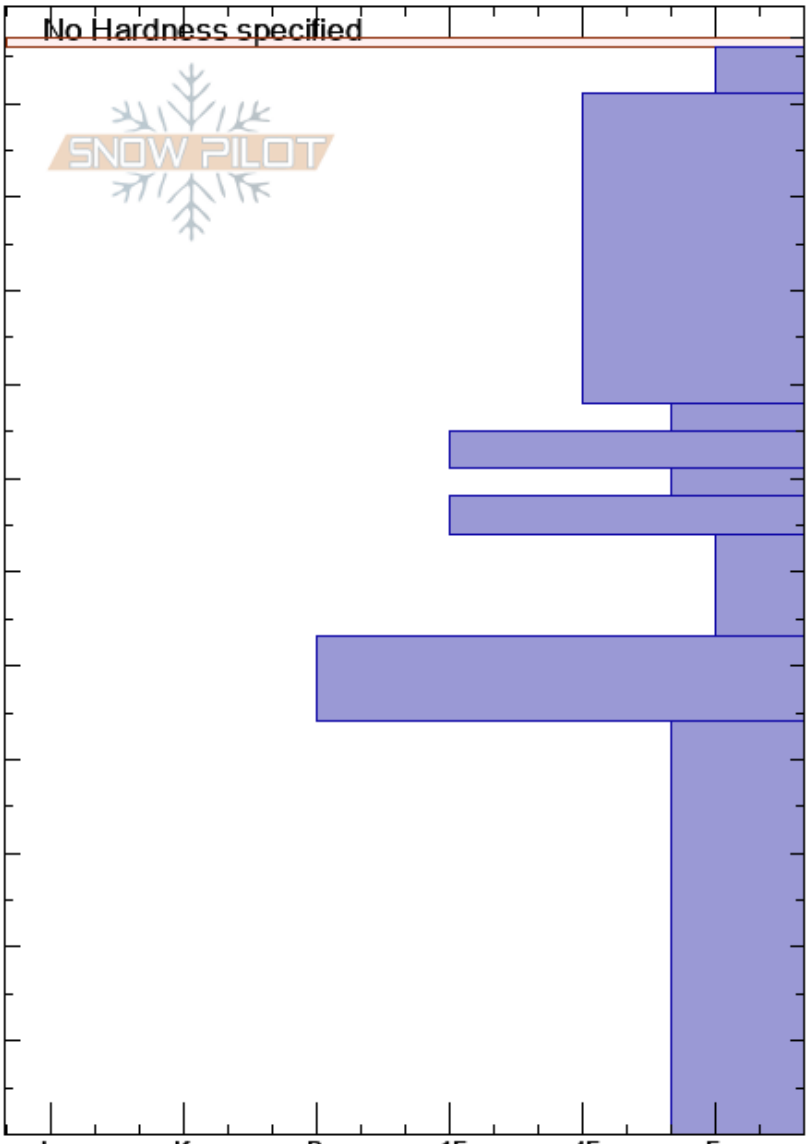

Bull of the Woods Steve Gately
 Sangre de Cristo Range 02/04/2021 - 10:45am
 NM
Elevation: 11000 ft
Aspect: 60°
Specifics: Collapsing, localized; Cracking; Recent avalanche activity on similar slopes

Stability:
Air Temperature: -11°C
Sky Cover: FEW
Precipitation: NO
Wind: W Light Breeze

HS:117
Layer Notes:
 71-68cm: Problematic layer

No Hardness specified

Depth (cm)	Crystal		Moisture	ρ kg/m ³	Stability tests & Layer comments
	Form	Size			
117	⚡ (+)				
110	/	0.3-0.5			
95	•	0.3-0.5			
80	⊖	0.5			
75	•	0.3			
70	□	1			← ECTP9 @70cm ← ECTP12 @70cm
65	⊙(□)				
60	□	2			
50	⊙(□)				
20	A	2-3			