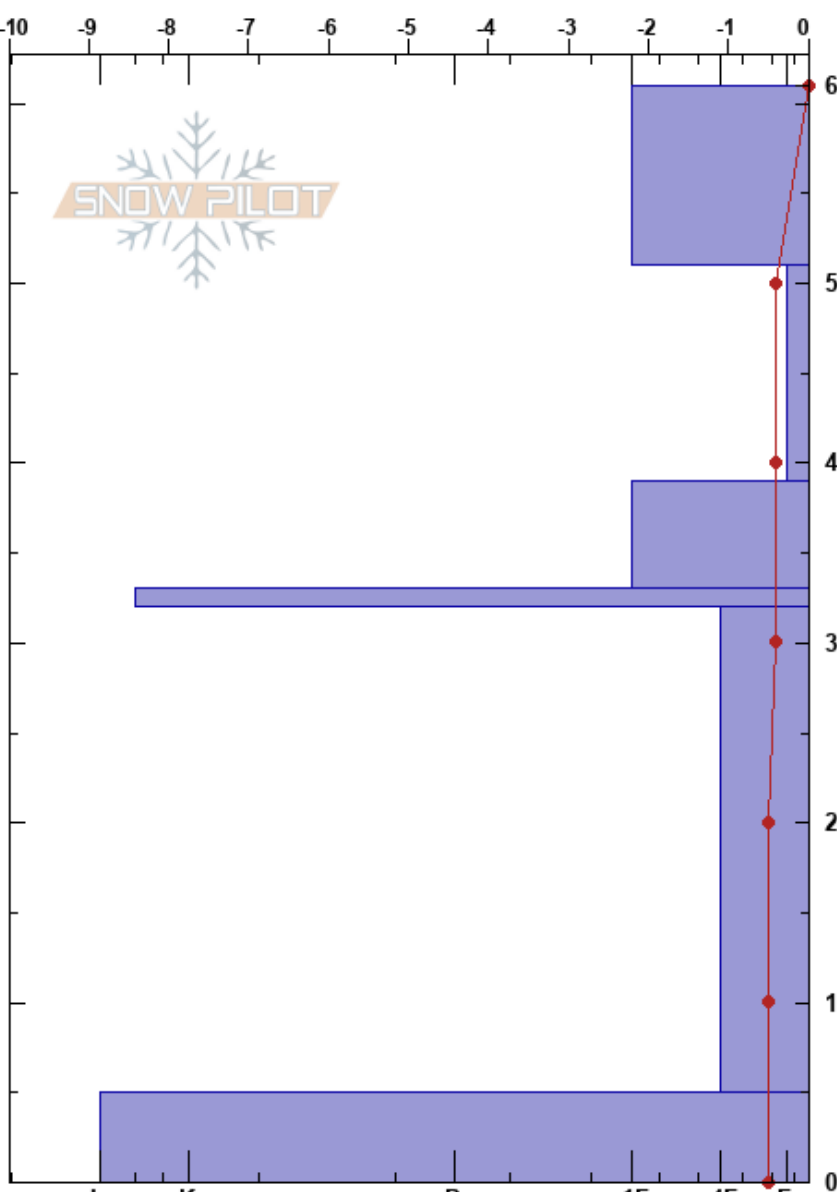

Fagerfjellet low
 Tromsø mainland
 Norway
 Elevation: 44 m
 Aspect: SW

Paul Velsand
 19/05/2017 - 13:00
 Co-ord: 33W 663223E 7722625N
 Slope Angle: 5°
 Wind Loading: no

Stability: Good
 Air Temperature: 6.4°C
 Sky Cover: OVC
 Precipitation: NO
 Wind: Calm

HS:61
 PF:20
 Layer Notes:

Specifics: Ski tracks on slope; We skied slope

Form	Crystal		Moisture	ρ kg/m ³	Stability tests & Layer comments
	Size				
☺	6		W	290	
☺	6		W	390	
☺	2		W-V	410	
■					
☺	4		W	420	
□					