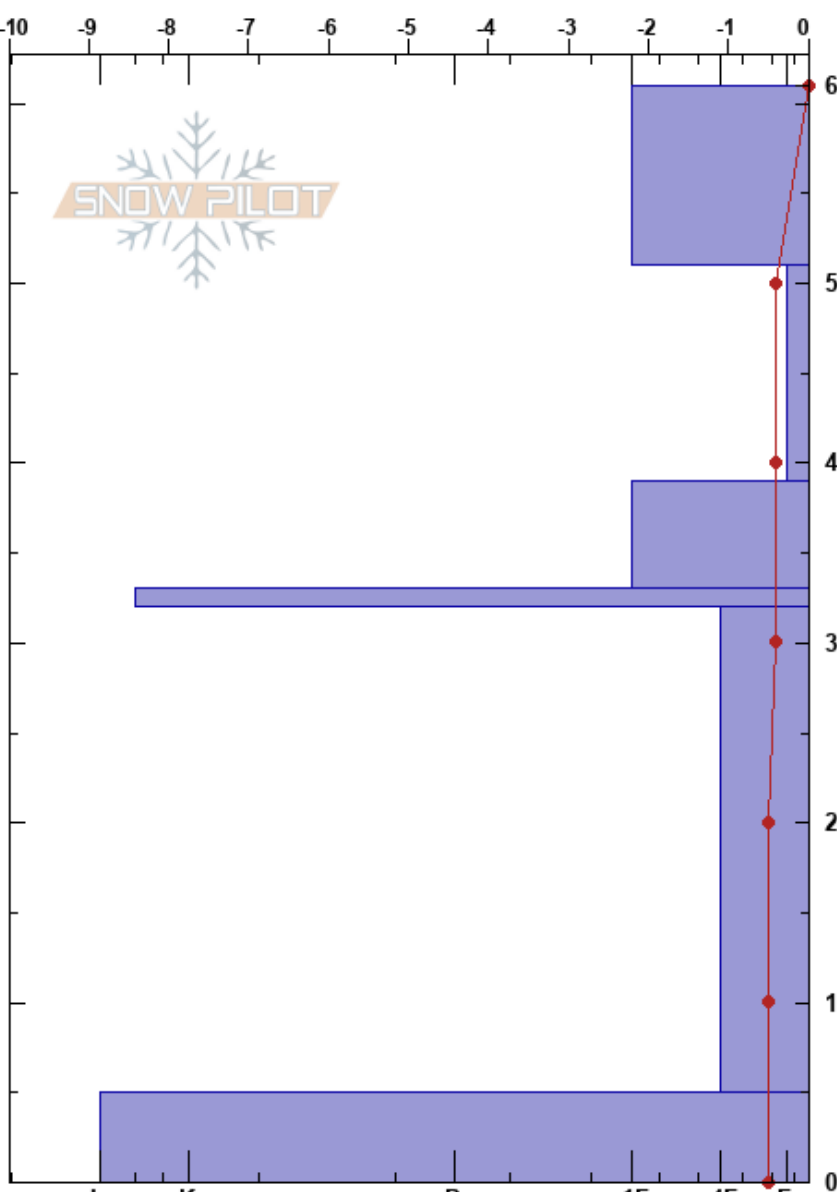

Fagerfjellet low  
 Tromsø mainland  
 Norway  
 Elevation: 44 m  
 Aspect: SW

Paul Velsand  
 19/05/2017 - 13:00  
 Co-ord: 33W 663223E 7722625N  
 Slope Angle: 5°  
 Wind Loading: no

Stability: Good  
 Air Temperature: 6.4°C  
 Sky Cover: OVC  
 Precipitation: NO  
 Wind: Calm

HS:61  
 PF:20  
 Layer Notes:

Specifics: Ski tracks on slope; We skied slope

| Form | Crystal |  | Moisture | $\rho$<br>kg/m <sup>3</sup> | Stability tests & Layer comments |
|------|---------|--|----------|-----------------------------|----------------------------------|
|      | Size    |  |          |                             |                                  |
| ☺    | 6       |  | W        | 290                         |                                  |
| ☺    | 6       |  | W        | 390                         |                                  |
| ☺    | 2       |  | W-V      | 410                         |                                  |
| ■    |         |  |          |                             |                                  |
| ☺    | 4       |  | W        | 420                         |                                  |
| □    |         |  |          |                             |                                  |