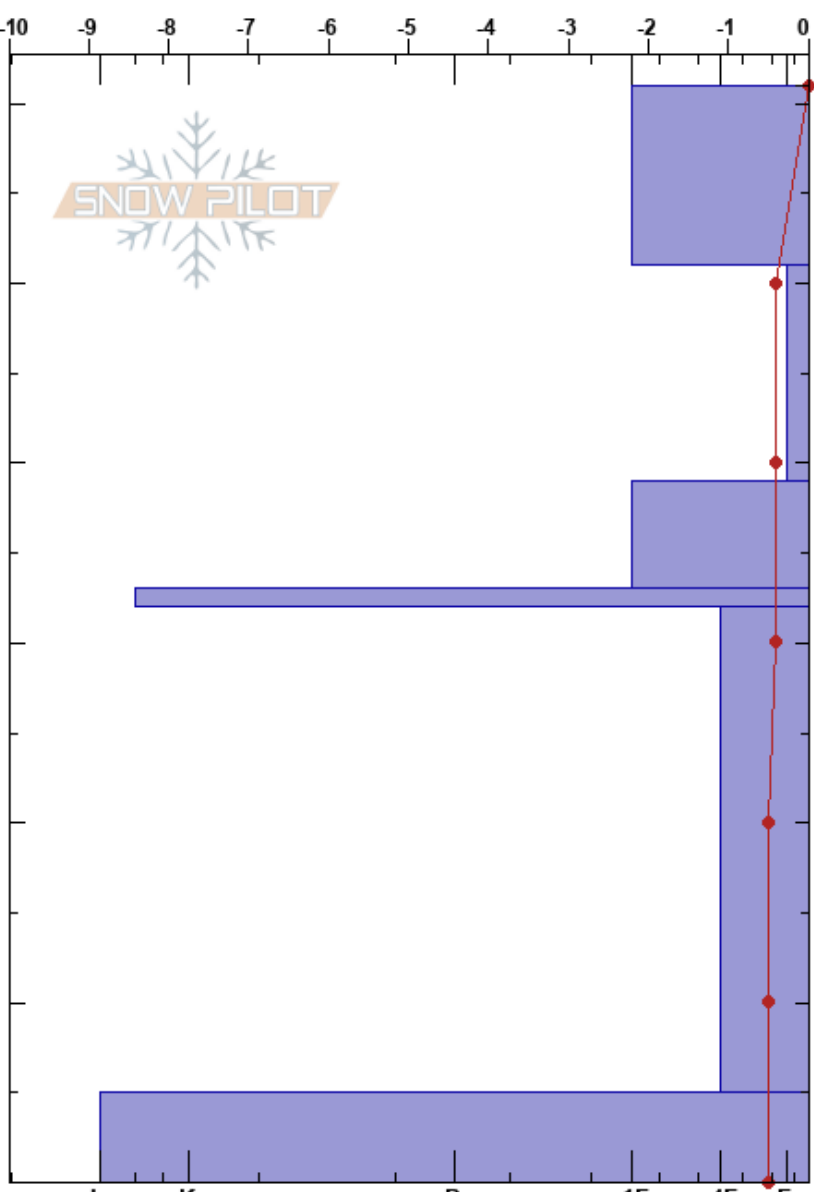

Fagerfjellet low
 Tromsø mainland
 Norway
 Elevation: 44 m
 Aspect: SW

Paul Velsand
 19/05/2017 - 13:00
 Co-ord: 33W 663223E 7722625N
 Slope Angle: 5°
 Wind Loading: no

Stability: Good
 Air Temperature: 6.4°C
 Sky Cover: OVC
 Precipitation: NO
 Wind: Calm

HS:61
 PF:20
 Layer Notes:

Specifics: Ski tracks on slope; We skied slope

Form	Crystal		Moisture	ρ kg/m ³	Stability tests & Layer comments
	Size				
☺	6		W	290	
☺	6		W	390	
☺	2		W-V	410	
■					
☺	4		W	420	
□					