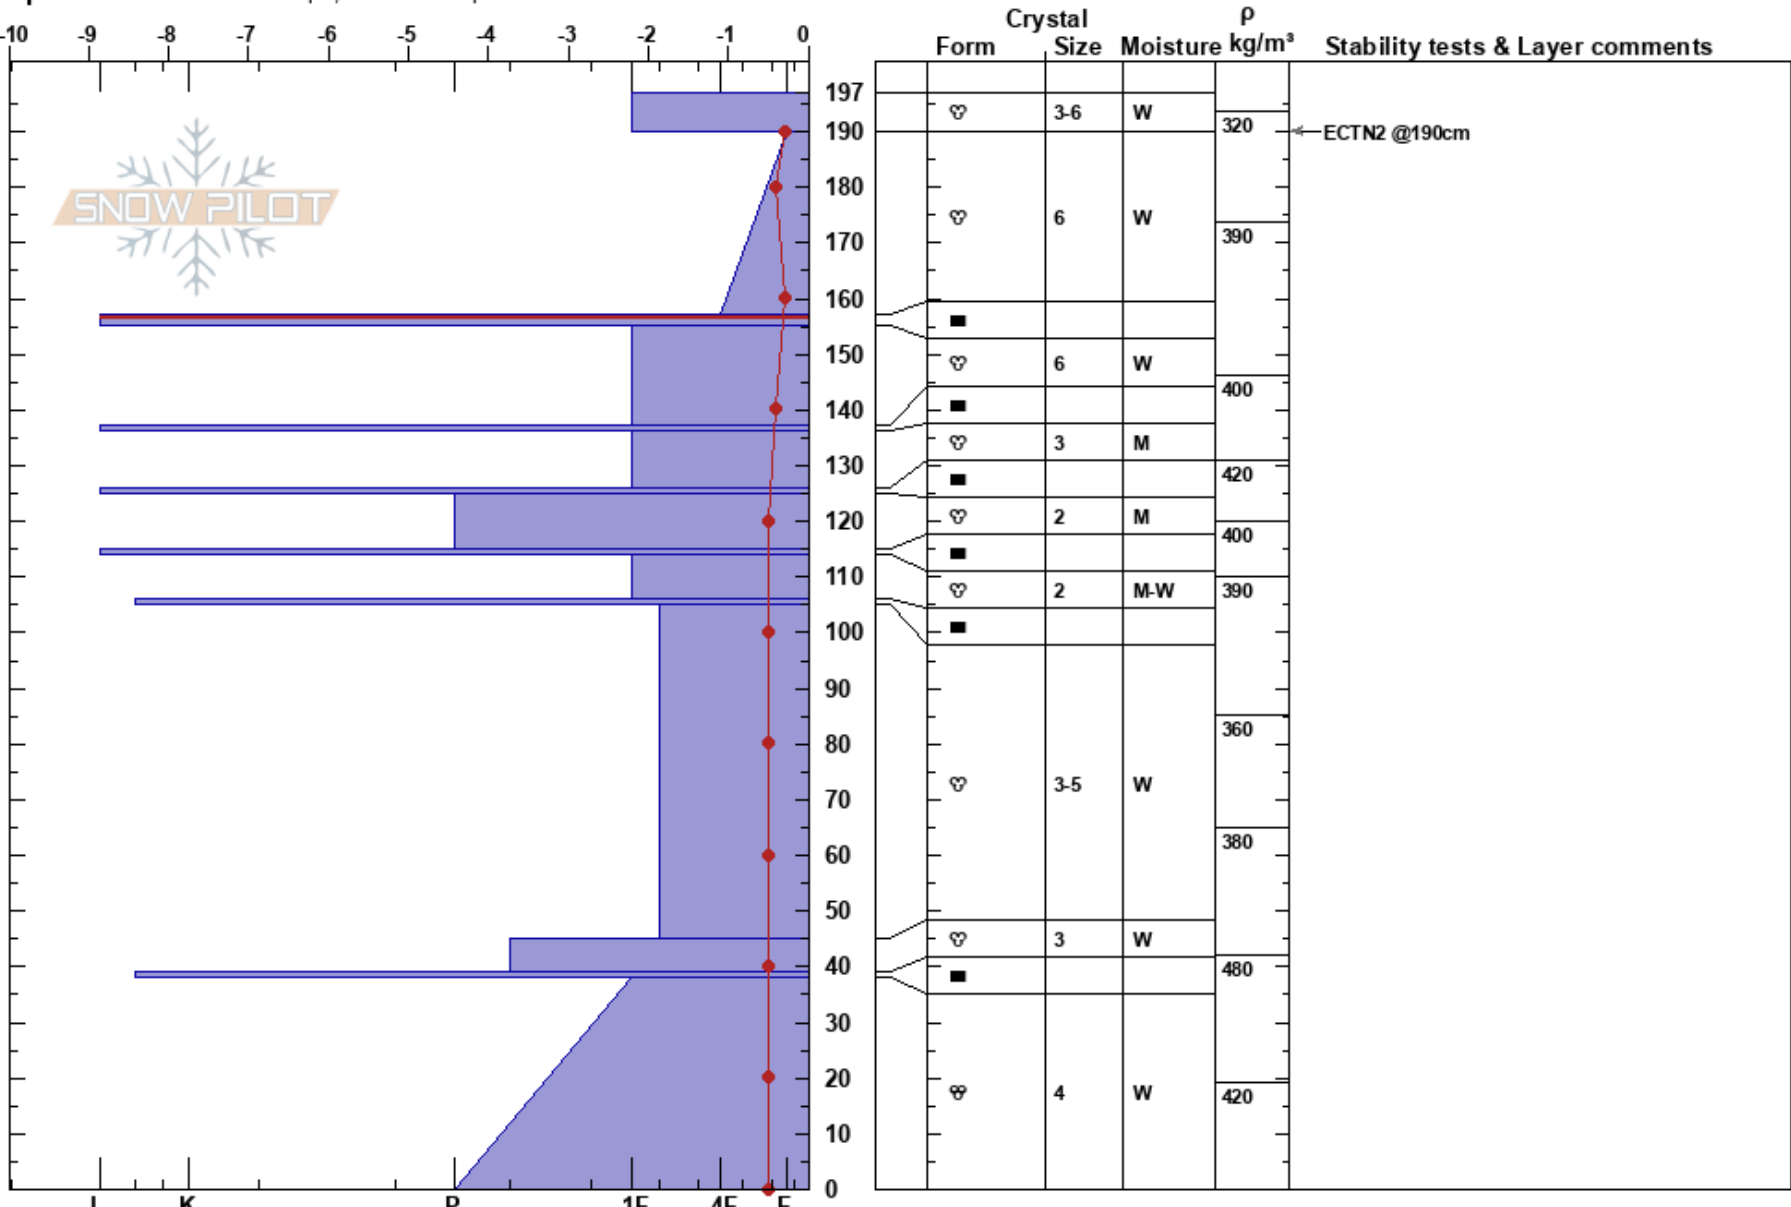

Fagerfjellet high
 Tromsø mainland
 Norway
 Elevation: 469 m
 Aspect: SW
 Specifics: Ski tracks on slope; We skied slope

Paul Velsand
 19/05/2017 - 11:30
 Co-ord: 33W 664644E 7721833N
 Slope Angle: 25°
 Wind Loading: no

Stability: Good HS:197 Layer Notes:
 Air Temperature: 3.8°C PF:24 157-155cm:Problematic layer
 Sky Cover: OVC
 Precipitation: NO
 Wind: Calm

Notes: Snow height iButton: 168 cm.