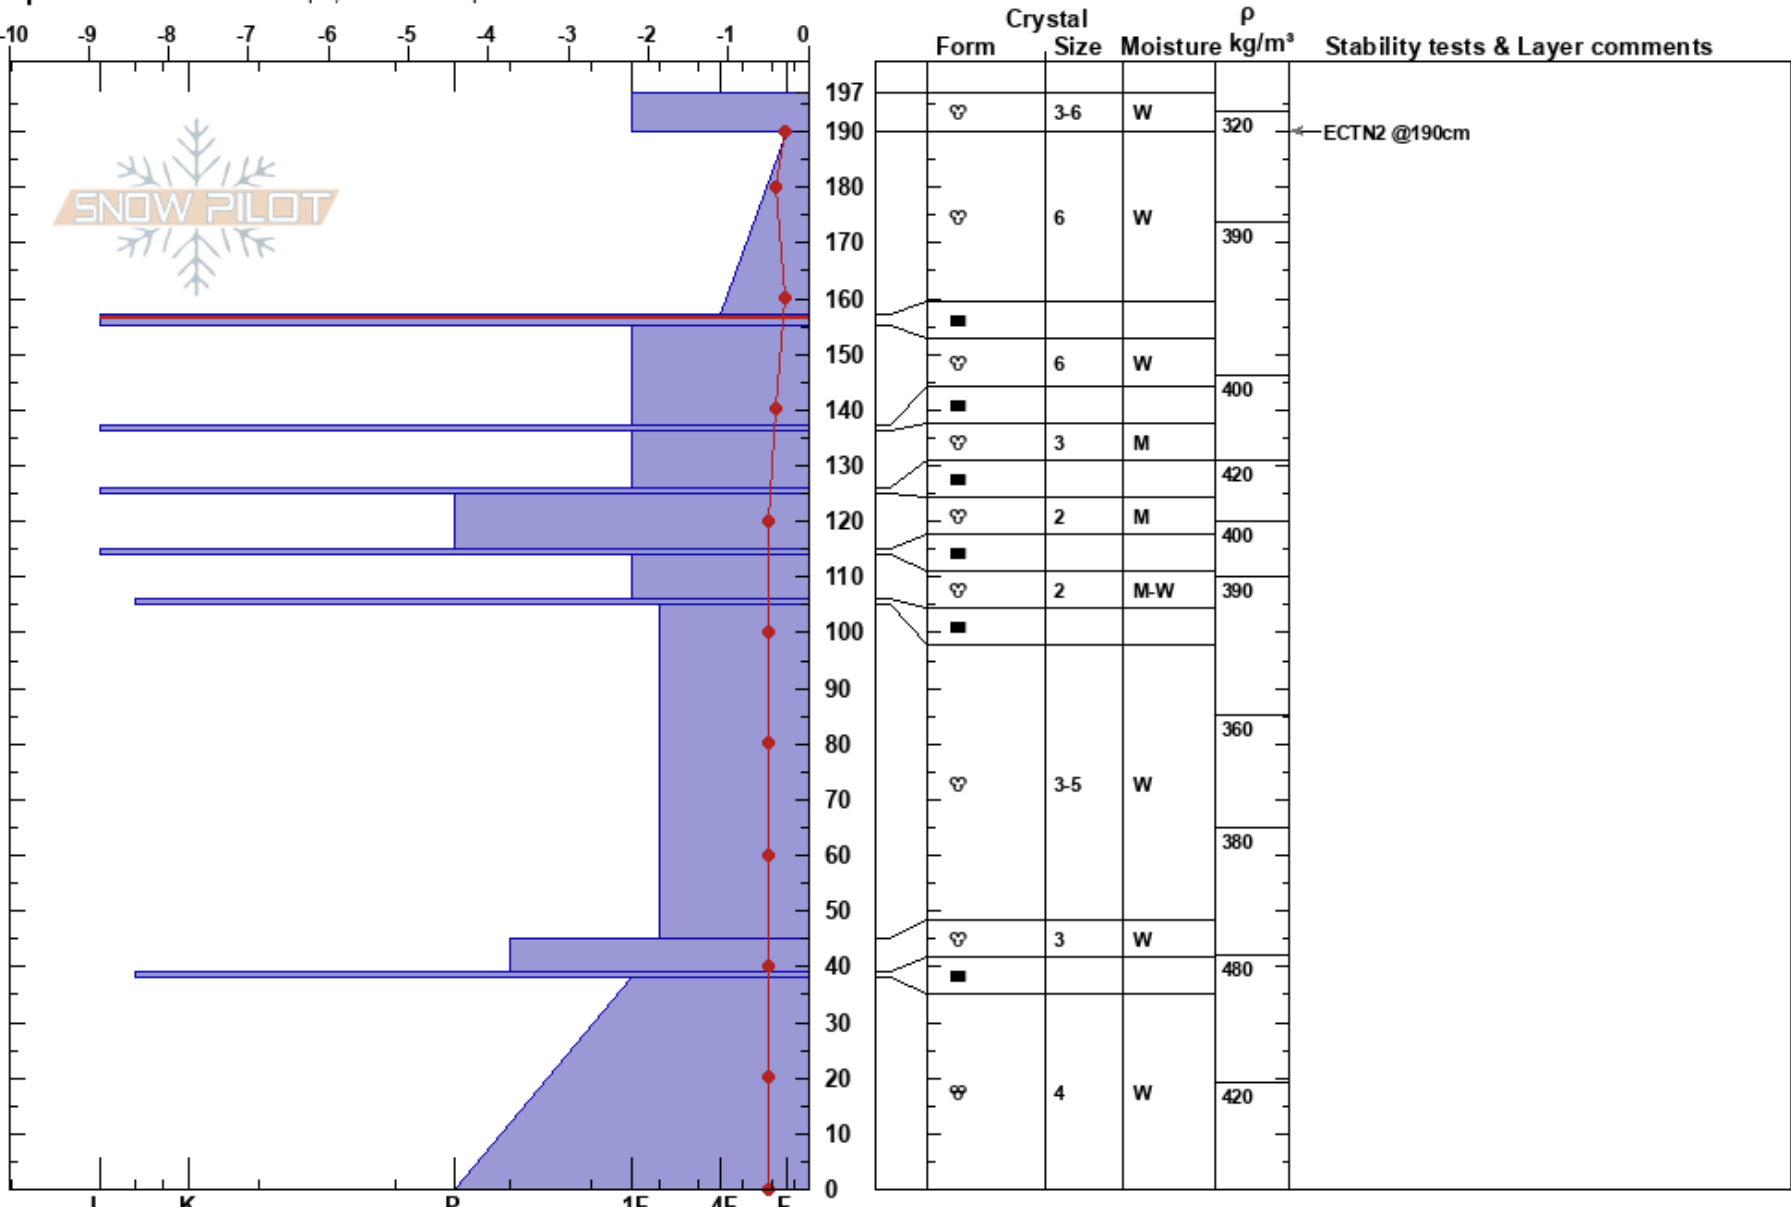

Fagerfjellet high
 Tromsø mainland
 Norway
 Elevation: 469 m
 Aspect: SW
 Specifics: Ski tracks on slope; We skied slope

Paul Velsand
 19/05/2017 - 11:30
 Co-ord: 33W 664644E 7721833N
 Slope Angle: 25°
 Wind Loading: no

Stability: Good **HS:197** **Layer Notes:**
 Air Temperature: 3.8°C **PF:24** 157-155cm:Problematic layer
 Sky Cover: OVC
 Precipitation: NO
 Wind: Calm

Notes: Snow height iButton: 168 cm.