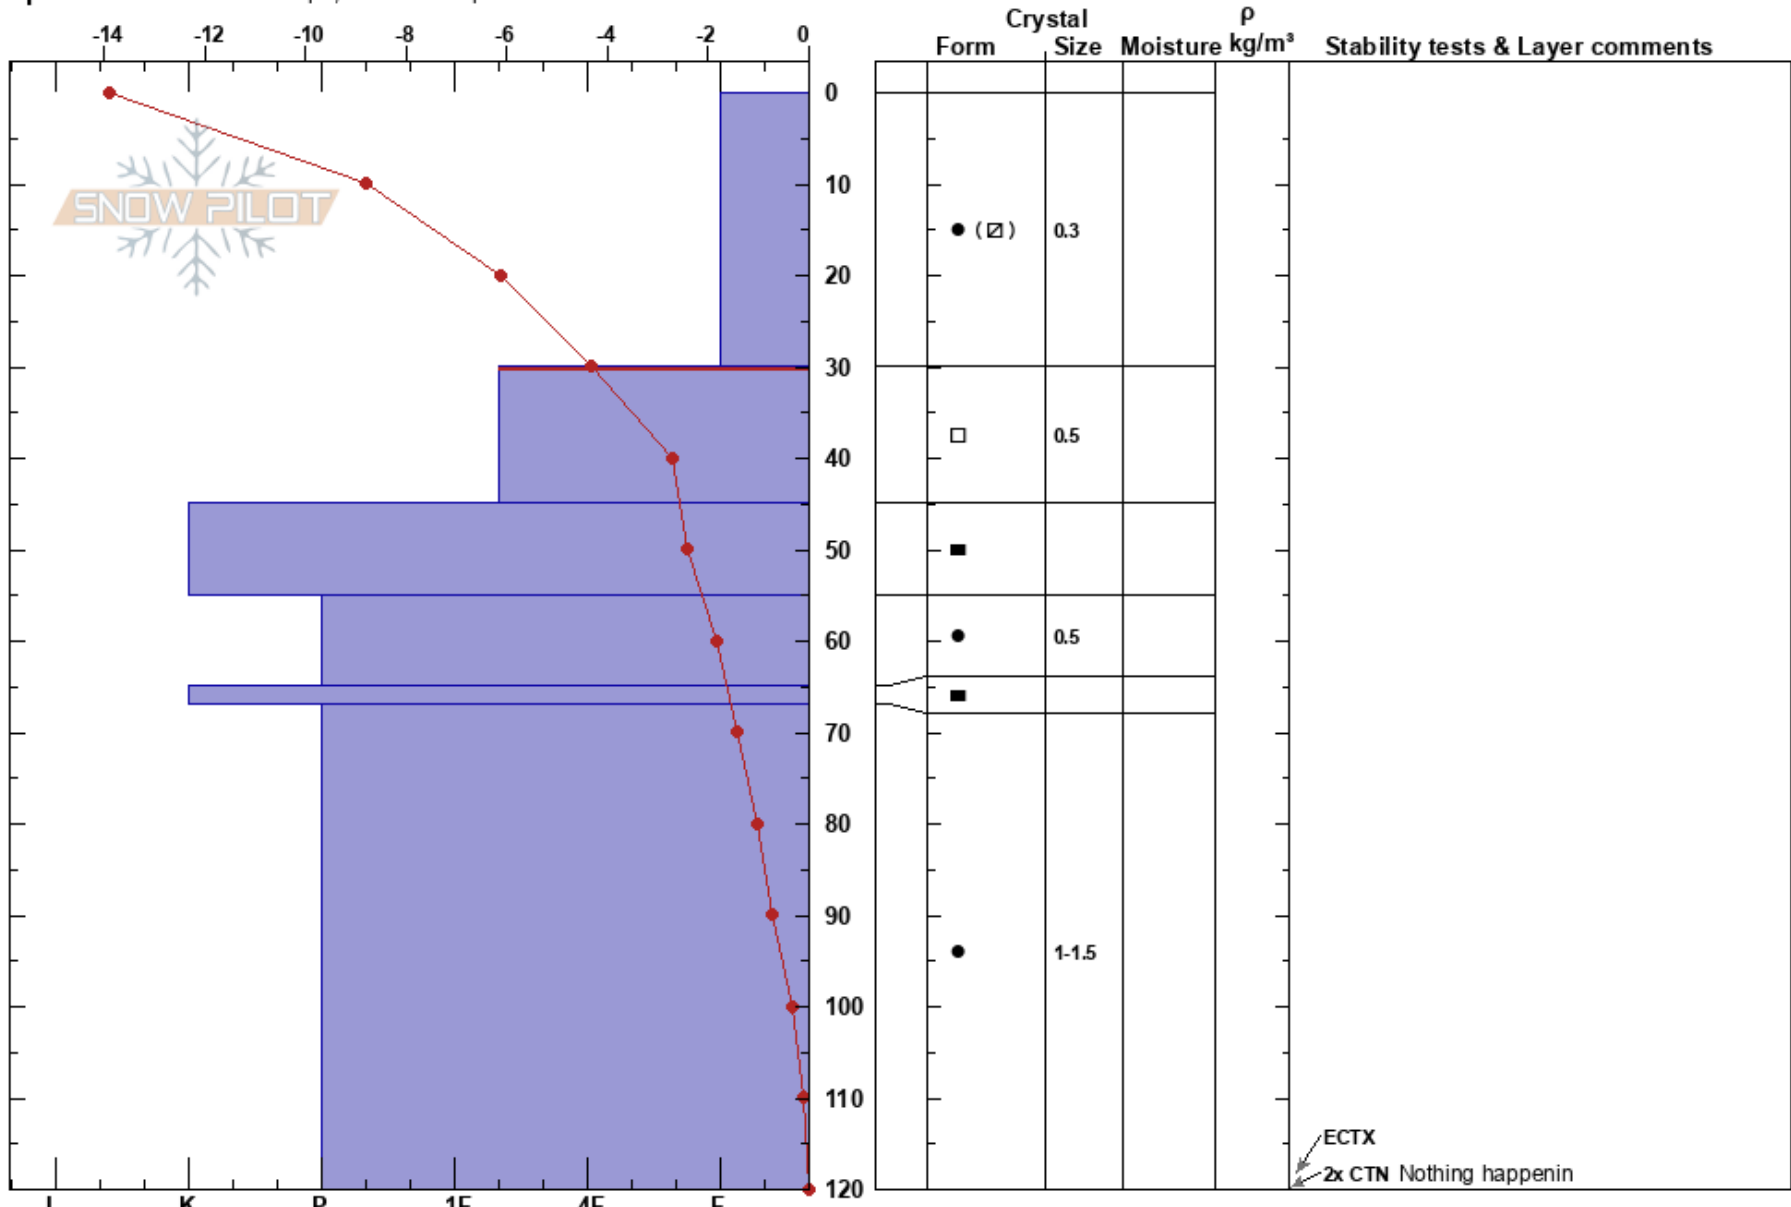

PF:40

30-45cm: Problematic layer

Norway

Co-ord: 32V 363088E 6902924N

Sky Cover: CLR

PS: 15

Elevation: 536 m

Slope Angle: 30°

Precipitation: NO

Wind: E Light Breeze

Aspect: NE

Wind Loading: no

Specifics: Ski tracks on slope; We skied slope

Notes: