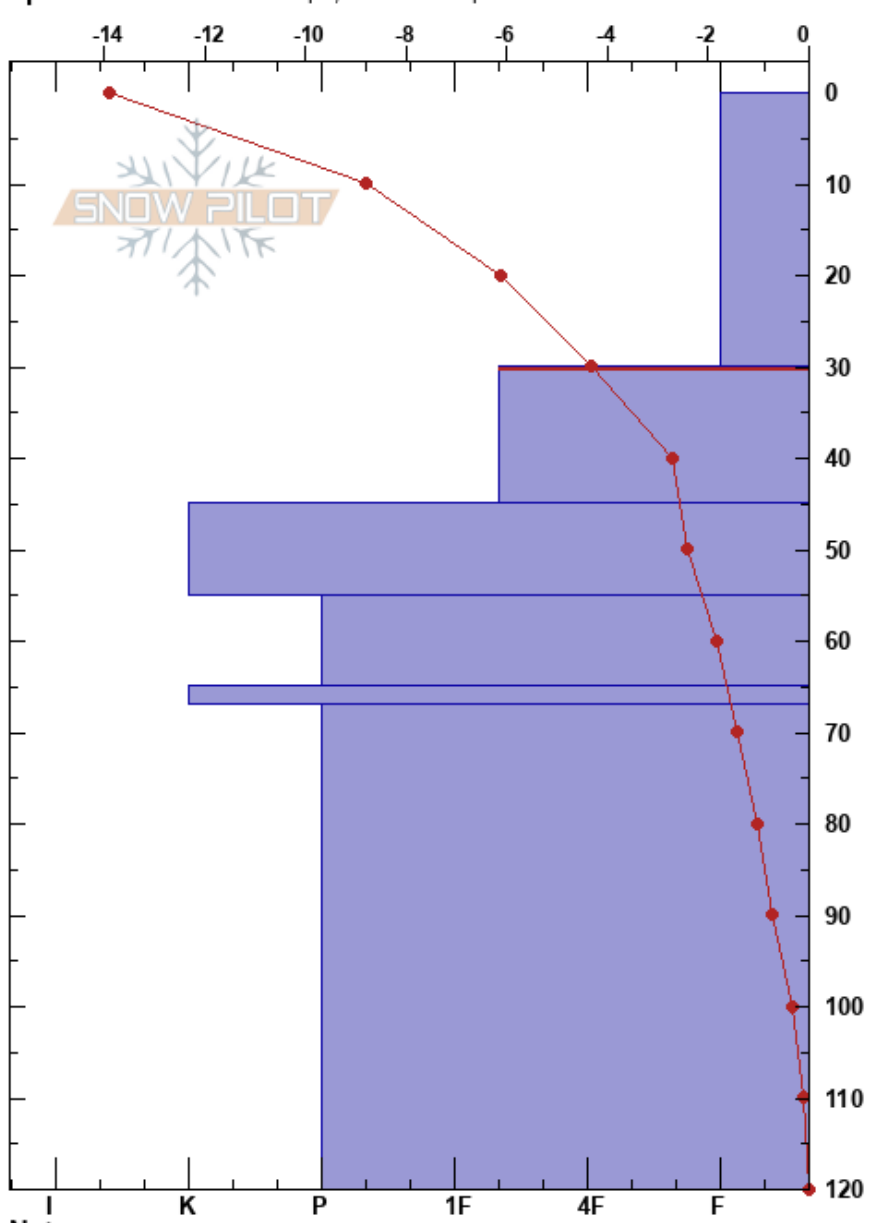

Koppen, Standal P2
 Sunnmorealps
 Norway
 Elevation: 536 m
 Aspect: NE
 Specifics: Ski tracks on slope; We skied slope

Carl Wernhoff
 04/02/2021 - 14:30
 Co-ord: 32V 363088E 6902924N
 Slope Angle: 30°
 Wind Loading: no

Stability: Good HS:120
 Air Temperature: -10.3°C PF:40 30-45cm:Problematic layer
 Sky Cover: CLR PS: 15
 Precipitation: NO
 Wind: E Light Breeze

Form	Crystal		Moisture	ρ kg/m ³	Stability tests & Layer comments
	Size				
• (Ø)	0.3				
□	0.5				
■					
•	0.5				
■					
•	1-1.5				