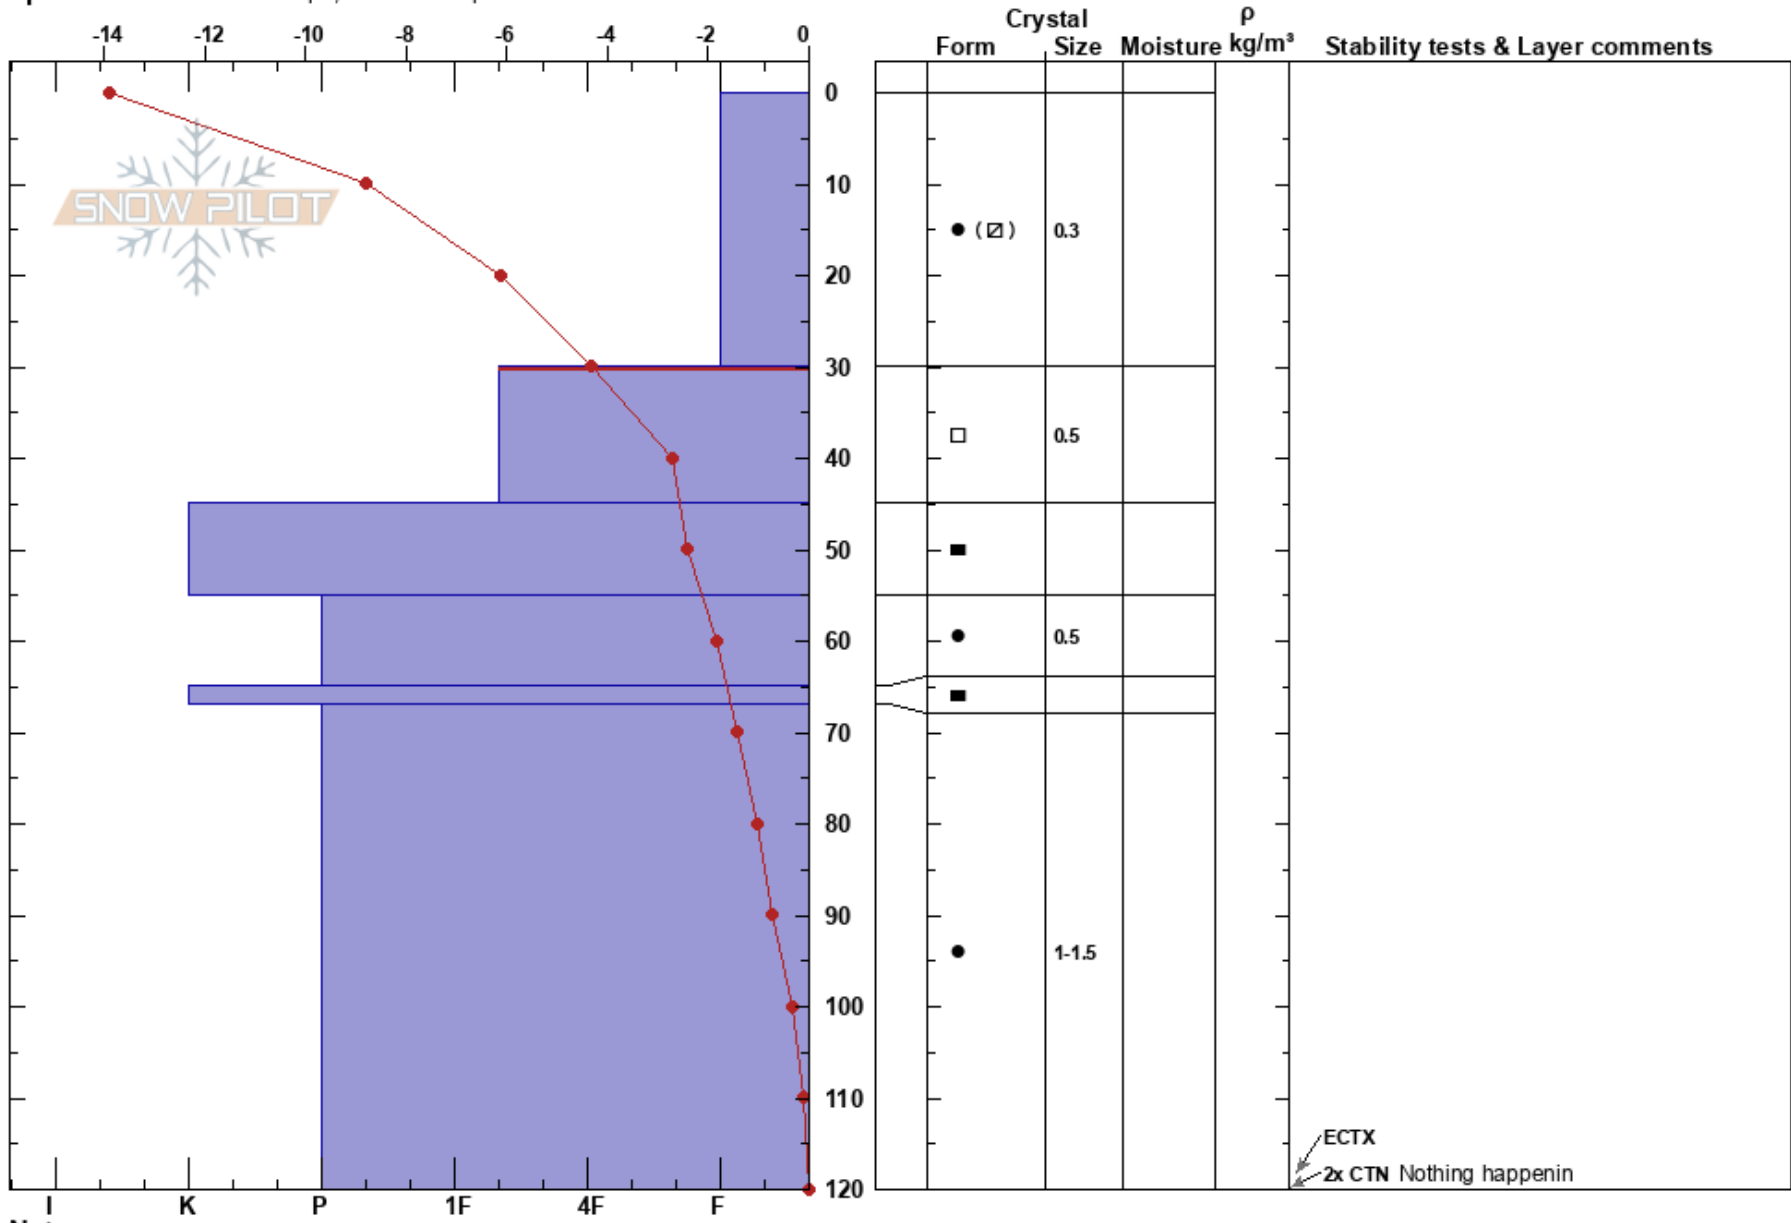

Koppen, Standal P2
 Sunnmorealps
 Norway
 Elevation: 536 m
 Aspect: NE
 Specifics: Ski tracks on slope; We skied slope

Carl Wernhoff
 04/02/2021 - 14:30
 Co-ord: 32V 363088E 6902924N
 Slope Angle: 30°
 Wind Loading: no

Stability: Good
 Air Temperature: -10.3°C
 Sky Cover: CLR
 Precipitation: NO
 Wind: E Light Breeze
 HS:120
 PF:40
 PS: 15
 30-45cm: Problematic layer

Notes:

ECTX
 2x CTN Nothing happenin