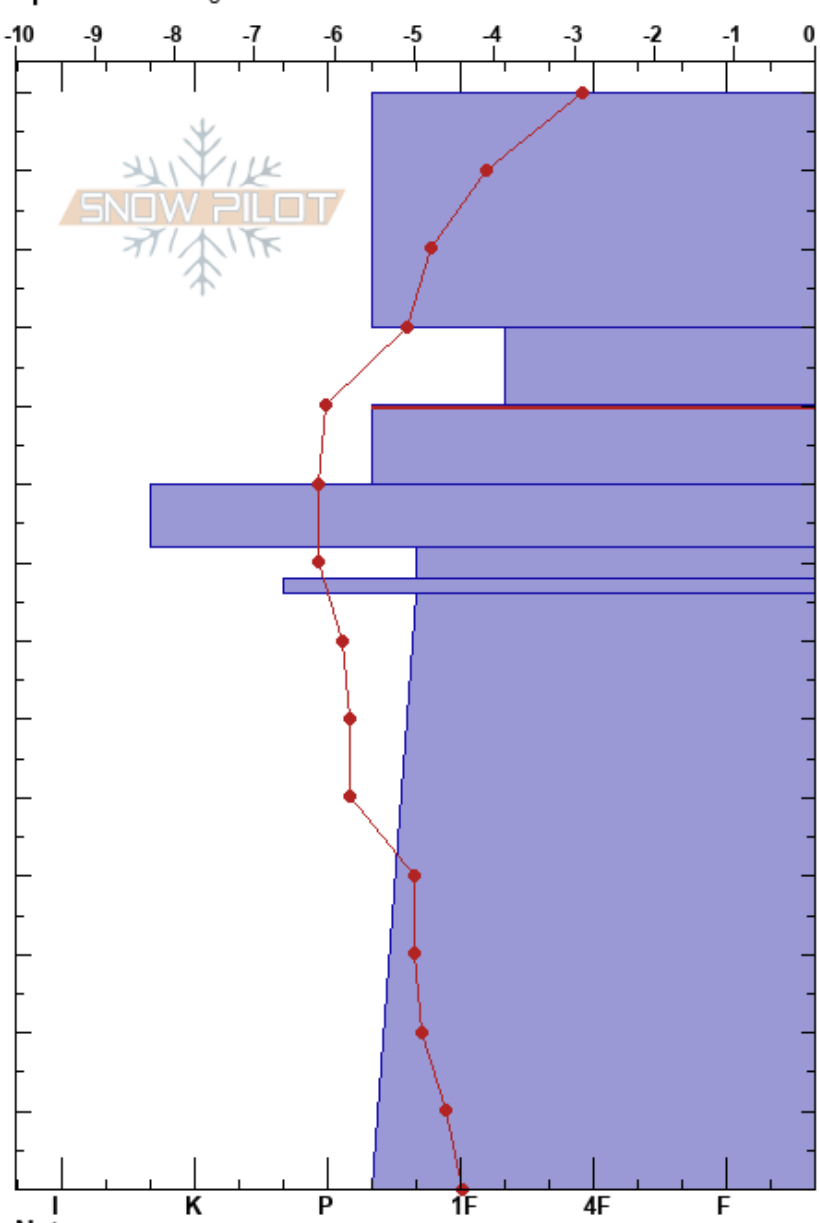

KP Shot 3
 Silver Valley Area
 ID
 Elevation: 1903 m
 Aspect: 6°
 Specifics: Pit dug in a Ski Area

John "Patrick" Finigan
 02/01/2021 - 12:00pm
 Co-ord: 47.48869N, -116.12912W
 Slope Angle: 38°
 Wind Loading: no

Stability: **PF:20**
 Air Temperature: 1.8°C
 Sky Cover: OVC
 Precipitation: NO
 Wind: S Light Breeze

Layer Notes:
 100-90cm: Problematic layer

Form	Crystal		ρ kg/m ³	Stability tests & Layer comments
	Size	Moisture		
/	0.3-0.5			
/	0.5			
/	1			← CT10, Q2 @100cm ← ECTP21 @100cm Ski Tracks
=				
⊕	0.3-0.5			
=				
.	0.3-0.5			